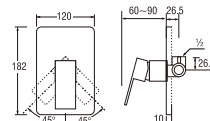

Rp. 1.580.000,-

V105-BLACK
CONCEALED BATH MIXER
with DIVERTER VALVE