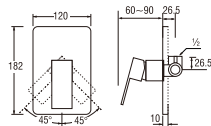

V105-BLACK
COANCELED BATH MIXER WITH DIVERTER VALVE
Rp. 2.580.000,-