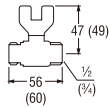

Size (inch)	V61 (Box)	PV61 (Blister)
1/2	Rp. 360.000	Rp. 365.000
3/4	Rp. 470.000	Rp. 475.000

V62-X (Box)
BALL VALVE
Rp. 515.000,-