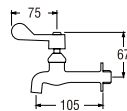

• Spindle kerep type

Y20P
SINK TAP
Rp. 257.000,-

• Spindle kerep type

Y20RN
SINK TAP
Rp. 272.000,-

• Double spindle kerep type

Y20SX (Box)
SINK TAP
Rp. 262.000,-

PY20SX (Blister)
Rp. 267.000,-
• Ceramic cartridge type