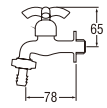

PY30JPR (Blister)

Rp. 355.000,-

• Ceramic cartridge type