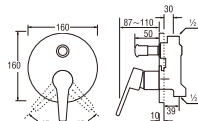

Rp. 2.350.000,-

• With Diverter Valve to Wall Shower
& to Bath Spout

V104-BLACK
CONCEALED BATH MIXER