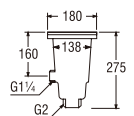

H651A

SINK STRAINER

Rp. 1.430.000,-

• With basket strainer inside
Max. temp. 60°C.