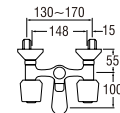

SK31C-W
BATH MIXER With SHOWER SET

SK38C
BATH MIXER
With RELAXATION SHOWER SET

- Hose length 1.3m
- Shower head with On/Off button
- Shower bracket included
- Spindle kerep type