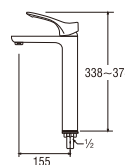

Y4700-L-RED
SINGLE LEVER BASIN TAP
Rp. 3.400.000,-

• Cold water only

Y4700-L-CHROME
SINGLE LEVER BASIN TAP
Rp. 2.780.000,-

• Cold water only

Y4700-L-WHITE
SINGLE LEVER BASIN TAP
Rp. 3.400.000,-

• Cold water only