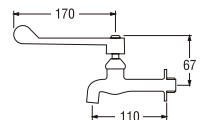

• Double spindle kerep type