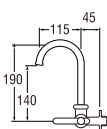

A26JRN
SWINGING SINK TAP
Rp. 550.000,-

- Double Spindle kerep type

A26JP (Box)
SWINGING SINK TAP
Rp. 535.000,-

PA26JP (Blister)
Rp. 540.000,-

- Spindle kerep type

A26JC
SWINGING SINK TAP
Rp. 530.000,-

- Spindle kerep type