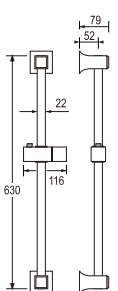

Rp. 1.100.000,-

- Adjustable shower bracket