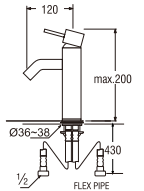

KN350-S-BLACK
SINGLE LEVER BASIN MIXER

Rp. 1.570.000,-

- Hot & Cold water