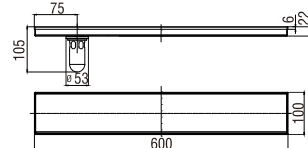

H01P-3inch
ROOF DRAIN
Rp. 135.000,-