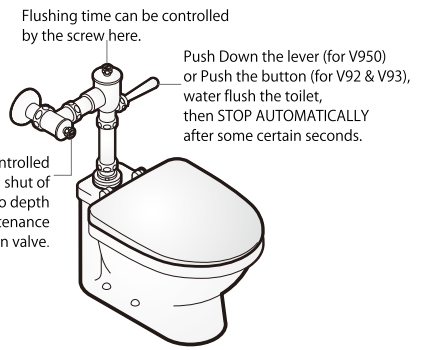

How it works

V93
URINAL FLUSH VALVE
Rp. 1.180.000,-