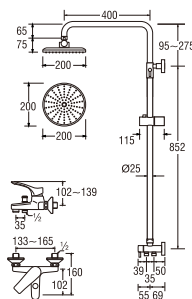

W7900-S

SINGLE LEVER BATH MIXER with COLUMN SHOWER SET

Rp. 5.330.000,-

- Column set with change lever to rain shower or hand shower
- Changeable hand shower pattern
- Single lever bath mixer with change lever to column set or to bath spout
- Adjustable hand shower bracket height
- Adjustable rain shower column height : 95mm~275mm