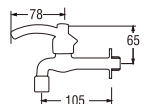

PY20SX-HM (Blister)
Rp. 287.000,-
• Ceramic cartridge type
• Effervescent water flow with "Ho matsu" aerator