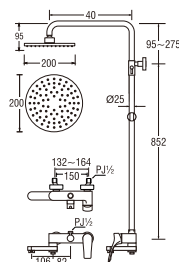

W9100-S-BLACK
SINGLE LEVER BATH MIXER
with COLUMN SHOWER SET
Rp. 6.050.000,-

- Column set with change lever to rain shower or hand shower
- Adjustable hand shower bracket height
- Adjustable rain shower column height: 95mm ~ 275mm