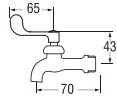

EY25R (Box)

SINK TAP

Rp. 205.000,-

PEY25R (Blister)

Rp. 210.000,-

• Spindle kerep type

EY25R-L (Box)

SINK TAP

Rp. 255.000,-

PEY25R-L (Blister)

Rp. 260.000,-

• Spindle kerep type

EY35R (Box)

SINK TAP with COUPLING

Rp. 255.000,-

PEY35R (Blister)

Rp. 260.000,-

• Spindle kerep type

EA15R (Box)

SWINGING SINK TAP

Rp. 315.000,-

PEA15R (Blister)

Rp. 320.000,-

• Spindle kerep type

Utility Items

P75-1S-10 (Box)

SEAL TAPE

Rp. 25.000,-/pc

- 10 pcs per-box
- Tape Thickness 0.1mm
- Tape Width 13mm
- Tape Length 10 Mtrs
- Made of PTFE

PP75-1S-10 (Blister)

SEAL TAPE

Rp. 27.000,-/pc

- Tape Thickness 0.1mm
- Tape Width 13mm
- Tape Length 10 Mtrs
- Made of PTFE

PR36

SINK TAP SPANNER

Rp. 430.000,-