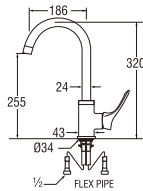

KN8770-BLACK
SINGLE LEVER SINK MIXER
Rp. 1.890.000,-

- With flexible swinging pipe

KN8700
SINGLE LEVER SINK MIXER
Rp. 1.700.000,-