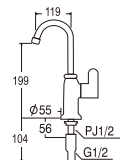

JA546HCV-13
 BASIN TAP
 Rp. 3.640.000,-
 • Cold water only

SK18520S9-13
THERMOSTATIC BATH MIXER
with HAND SHOWER

Rp. 6.500.000,-

- Hose Length 1.6 m
- Shower Bracket Included

SK170S9
SINGLE BATH MIXER
with SHOWER SET