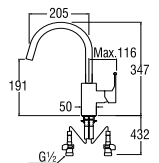

K87580JV
WATER PURIFIER SINK MIXER
Rp. 8.150.000,-