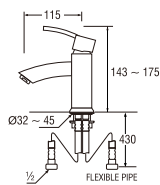

KN380
SINGLE LEVER BASIN MIXER

Rp. 1.890.000,-

- Hot & Cold water