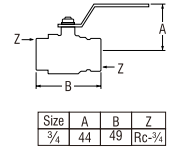

- Useable for OIL or WATER valve
- Workable max. 2.74MPa (28kgf/cm²)