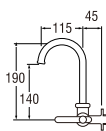

PA26JMR (Blister)
Rp. 540.000,-

PA26JSX (Blister)
Rp. 545.000,-

- Ceramic cartridge type

A26JMR (Box)
SWINGING SINK TAP
Rp. 535.000,-