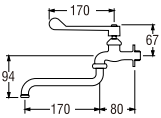

A10JRN-L
SWINGING SINK TAP
Rp. 445.000,-

A10JSX-HM-WHITE
SWINGING SINK TAP
Rp. 690.000,-

- Double Spindle kerep type