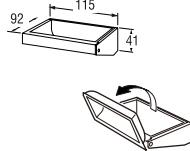

W731 (Box)
ASHTRAY / SOAP DISH
Rp. 475.000,-

PW731 (Blister)
Rp. 480.000,-