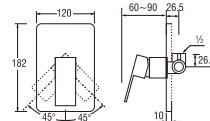

Rp. 1.450.000,-

V105
CONCEALED BATH MIXER
with DIVERTER VALVE