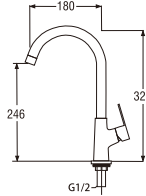

A520
SINGLE LEVER SINK TAP
Rp. 1.460.000,-

- With swinging pipe.
- Cold water only