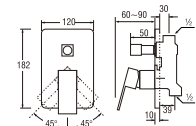

- With Diverter Valve to & to Bath Spout.

PT205-BLACK
SHOWER ELBOW
Rp. 204.000,-