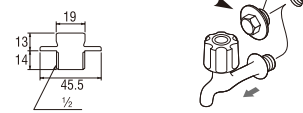

PT71
PLUG 1/2"