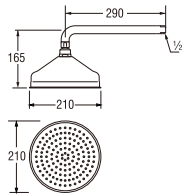

PS25-L
RELAXATION WALL SHOWER
Rp. 2.120.000,-

- Adjustable shower head

S17C-L
RAIN SHOWER
Rp. 2.850.000,-