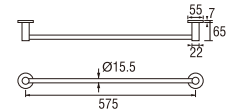

PWN5310
TOWEL HOLDER
Rp. 278.000,-

PWN5320-BLACK
DOUBLE TOWEL HOLDER
Rp. 680.000,-

PWN5310-BLACK
TOWEL HOLDER
Rp. 415.000,-

W5711-D
TOWEL HOLDER

Rp. 1.700.000,-

• Include screw

W5711-W
TOWEL HOLDER

Rp. 1.700.000,-