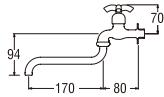

A10JPR (Box)
SWINGING SINK TAP
Rp. 403.000,-

A18JSX (Box)
FLEXIBLE SINK TAP
Rp. 798.000,-

PA18JSX (Blister)
Rp. 803.000,-
• Ceramic cartridge type
• Effervescent water flow with aerator

A10JP-L2
SWINGING SINK TAP
Rp. 430.000,-
• Spindle kerep type

A10JP-L3
SWINGING SINK TAP
Rp. 450.000,-
• Spindle kerep type