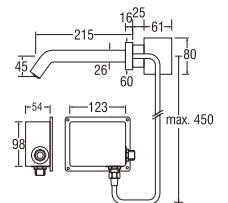

EA100
SENSOR BASIN TAP

Rp. 5.300.000,-

- Power supply : DC 6V.
- Workable on water pressure 0.05 ~ 0.6MPa
- Water temperatures 1 ~ 55° C.