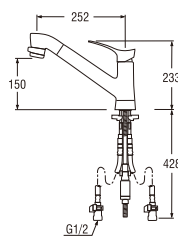

K87121ET6JV-13
ULTRA FINE BUBBLE
SINGLE LEVER SINK MIXER
Rp. 7.480.000,-

- Pull-out shower head/spout with 1.1mtrs metal hose
- Changeable shower patterns

K875JDVZ-1-13
SINGLE LEVER SINK MIXER
Rp. 5.600.000,-