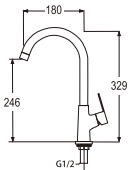

- Spindle kerep type

- With swinging pipe
- Cold water only

- With swinging pipe
- Cold water only