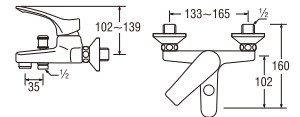

Rp. 1.980.000,-

- Useable for shower bath mixer

SK3853-X
SINGLE LEVER BATH MIXER