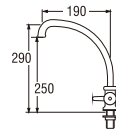

SWINGING SINK TAP

Rp. 880.000,-

- Ceramic cartridge type
- Effervescent water flow with "Hō matsu" aerator

A59JSX-HM-WHITE

SWINGING SINK TAP

Rp. 880.000,-

- Ceramic cartridge type
- Effervescent water flow with "Hō matsu" aerator