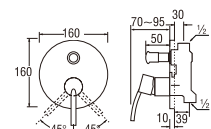

Rp. 1.950.000,-

• With Diverter Valve to Wall Shower
& to Bath Spout