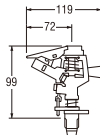

C517F
SPRINKLER

Rp. 240.000,-

- Adjustable water spray type :
- Mist water spray & Straight spray
- Adjustable water spray radius : 9.0~20 mtrs.
- Adjustable water spray rotation

Water Pressure	MPa	0.1	0.2	0.3
Water Debit	L/mim	9.5	13.5	16.0
Radius	m	9.0	19.0	11.0