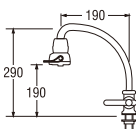

A59JP

SWINGING SINK TAP

Rp. 595.000,-

- Spindle kerep type

PA59JSX-PM

SWINGING SINK TAP with WATER FILTER

Rp. 920.000,-

PM7240