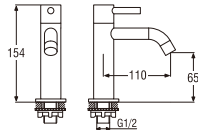

Y505

BASIN TAP

Rp. 980.000,-

• Cold water only