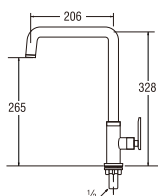

A600
TWO-WAY KITCHEN TAP
Rp. 1.500.000,-

- With swinging pipe
- Cold water only
- Ceramic cartridge type