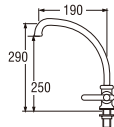

PA59JSX (Blister)

Rp. 605.000,-

- Ceramic cartridge type

A59JMR

SWINGING SINK TAP

Rp. 595.000,-

- Ceramic cartridge type