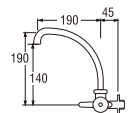

PA29JSX-HM (Blister)
Rp. 620.000,-

- Ceramic cartridge type
- Water Filter (PM7240) with 5 layers filter
  - Non-woven fabric filter
  - Coconut shell activated carbon
  - Zeolite
  - Calcium sulfite
  - Non-woven fabric filter
- Water temperature max.
- Changeable shower patterns 50°C.