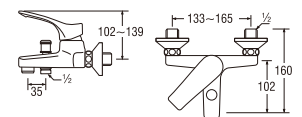

Rp. 1.660.000,-

- Hose length 1.3m
- Shower bracket included