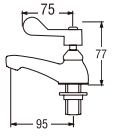

Y50JPR (Box)
BASIN TAP
Rp. 360.000,-

PY50JPR (Blister)
Rp. 365.000,-

• Ceramic cartridge type

Y50JRN
BASIN TAP
Rp. 372.000,-

• Double spindle kerep type

Y50JMR (Box)
BASIN TAP
Rp. 357.000,-

PY50JMR (Blister)
Rp. 362.000,-