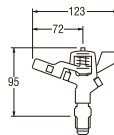

C520F
SPRINKLER

Rp. 680.000,-

Water Pressure	MPa	0.1	0.2	0.3
Water Debit	L/mim	16.0	22.0	26.0
Radius	m	13.0	22.0	25.0