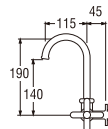

A26JRN
SWINGING SINK TAP
Rp. 550.000,-

- Double Spindle kerep type

A26JP (Box)
SWINGING SINK TAP
Rp. 535.000,-

PA26JP (Blister)
Rp. 540.000,-

- Spindle kerep type

A26JC
SWINGING SINK TAP
Rp. 530.000,-

- Spindle kerep type