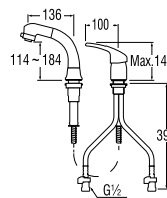

Rp. 1.850.000,-

- Hot & Cold water

K37610EJV-13
SINGLE SPRAY MIXING TAP

Rp. 3.150.000,-

- Pull-out shower head/spout with 1 mtrs metal hose
- Changeable shower patterns
- Hot & Cold water

K51-W
BASIN MIXER