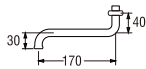

- For faucet with Spindle kerep type
- Metal Handle type, Chrome finished

Faucet's Pipe

PA10J-60X
SPAREPART PIPE
Rp. 215.000,-

Useable for :

PA27J-60X
SPAREPART PIPE
Rp. 250.000,-

Useable for :

PA26J-60X
SPAREPART PIPE
Rp. 260.000,-