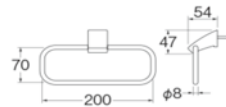

Rp. 1.250.000,-

• Include screw

W5701-C
TOWEL RING