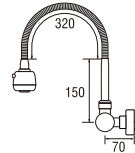

K131Y-13
SINK MIXER
Rp. 3.640.000,-

K35P
SINK MIXER
Rp. 1.270.000,-

- Spindle kerep type