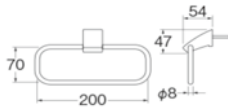

W5701-W
TOWEL RING
Rp. 1.250.000,-

• Include screw