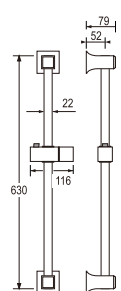

Rp. 640.000,-

- Adjustable shower bracket

PW501-X
SLIDE BAR