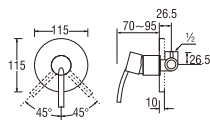

V101
CONCEALED BATH MIXER
with DIVERTER VALVE