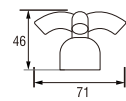

- For faucet with Ceramic kerep type
- Metal Handle type, Chrome finished