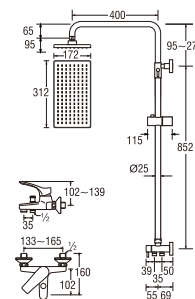

W7900-S

SINGLE LEVER BATH MIXER with COLUMN SHOWER SET

Rp. 5.330.000,-

- Column set with change lever to rain shower or hand shower
- Changeable hand shower pattern
- Single lever bath mixer with change lever to column set or to bath spout
- Adjustable hand shower bracket height
- Adjustable rain shower column height : 95mm~275mm

Adjustable column height: 95mm~275mm with stopper.

W7800-S

SINGLE LEVER BATH MIXER with COLUMN SHOWER SET

Rp. 5.330.000,-

- Column set with change lever to rain shower or hand shower
- Changeable hand shower pattern
- Single lever bath mixer with change lever to column set or to bath spout
- Adjustable hand shower bracket height
- Adjustable rain shower column height : 95mm~275mm