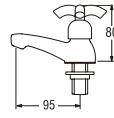

PY50JPR (Blister)
Rp. 365.000,-

• Ceramic cartridge type