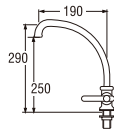

A59JSX-HM-BLACK

SWINGING SINK TAP

Rp. 880.000,-

- Ceramic cartridge type
- Effervescent water flow with "Hō matsu" aerator