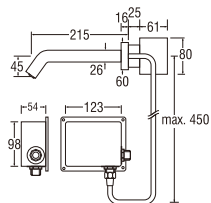

EA100-BLACK
SENSOR BASIN TAP

Rp. 5.400.000,-

- Power supply : DC 6V.
- Workable on water pressure 0.05 ~ 0.6MPa
- Water temperatures 1 ~ 55° C.