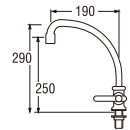

A59JSX-HM (Box)

SWINGING SINK TAP

Rp. 635.000,-

PA59JSX-HM (Blister)

Rp. 640.000,-

- Ceramic cartridge type
- Effervescent water flow with "Hō matsu" aerator

A59JSX (Box)

SWINGING SINK TAP