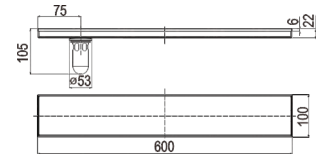

H901-600
FLOOR STRAINER
Rp. 2.520.000,-