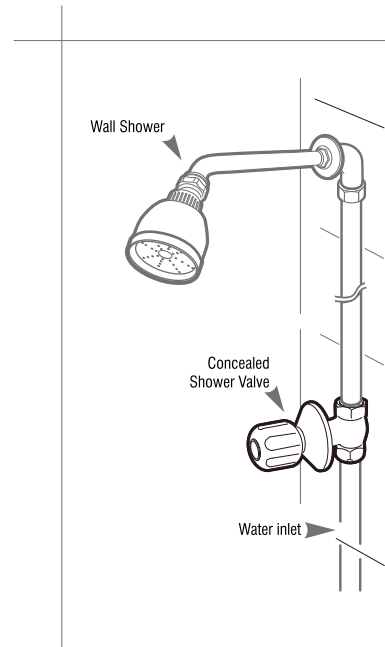

Shower Valve

PV10JC-B (Blister)
Rp. 415.000,-

- Spindle kerep type
- Concealed installation
- Color cap : BLUE

- Spindle kerep type
- Concealed installation
- Color cap : RED

V10JX (Box)
SHOWER VALVE
Rp. 420.000,-

- Spindle kerep type
- Concealed installation

V10JP (Box)
SHOWER VALVE
Rp. 415.000,-

PV10JP (Blister)
Rp. 420.000,-

- Spindle kerep type
- Concealed installation

V20JP
SHOWER VALVE
Rp. 260.000,-

- Spindle kerep type

V20JPR
SHOWER VALVE
Rp. 263.000

- Ceramic cartridge type

V26JP
STOP VALVE
Rp. 263.000,-

- Spindle kerep type

V23 (Box)
STOP VALVE
Rp. 215.000,-

- Spindle kerep type