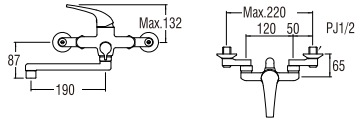

SK170S9

SINGLE BATH MIXER
with SHOWER SET

Rp. 6.300.000,-

- Hose Length 1.6 m.
- Shower Bracket Included.

SK18CS5-13

THERMOSTATIC BATH MIXER
with HAND SHOWER

Rp. 7.000.000,-

- Hose length 1.6m
- Shower bracket included

SK18520S9-13

THERMOSTATIC BATH MIXER
with HAND SHOWER

Rp. 6.500.000,-

- Hose length 1.6m
- Shower bracket included

SK18C-S9

THERMOSTATIC BATH MIXER
with HAND SHOWER

Rp. 6.680.000,-

- Hose length 1.6m
- Shower bracket included