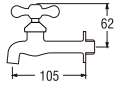

• Spindle kerep type

Y20P
SINK TAP
Rp. 257.000,-