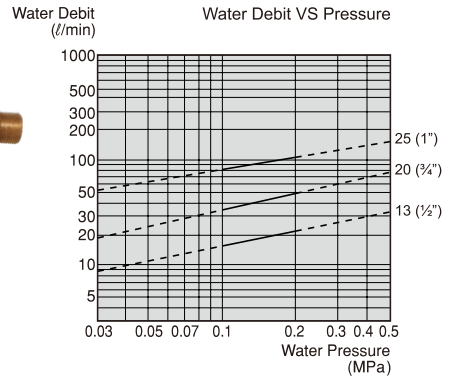

L	L1	L2	H	Z	R.Ball	Stick
13 (1/2")	305	35	25	130	G1/2	105	160
20 (3/4")	380	35	40	180	G3/4	115	220
25 (1")	520	38	49	240	G1	115	330