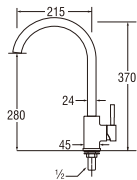

A530
STAINLESS STEEL
SINGLE LEVER SINK TAP
Rp. 1.160.000,-

- With swinging pipe
- Cold water only