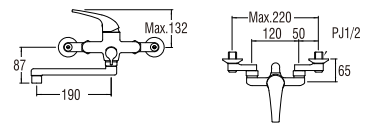

SK3853C-CH
SINGLE LEVER BATH MIXER
with SHOWER SET

Rp. 2.058.000,-

- Metal Hose Length 1.5 m
- Shower Bracket Included