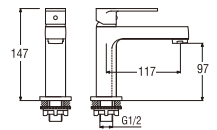

Rp. 980.000,-

• Cold water only

Y506

BASIN TAP

Rp. 1.200.000,-

• Cold water only

Y4700-S

SINGLE LEVER BASIN TAP