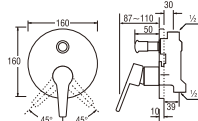

Rp. 1.950.000,-

• With Diverter Valve to Wall Shower
& to Bath Spout

V104
CONCEALED BATH MIXER