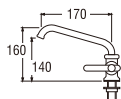

PA56JSX (Blister)

Rp. 570.000,-

- Ceramic cartridge type

A57JRN

SWINGING SINK TAP

Rp. 565.000,-

- Double spindle kerep type

A57JP