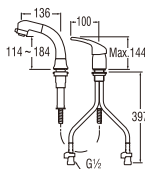

•Cold water only

Y4700-L-WHITE
SINGLE LEVER BASIN TAP
Rp. 3.400.000,-

•Cold water only

K37610EJV-13

SINGLE SPRAY MIXING TAP

Rp. 3.150.000,-

- Pull-out shower head/spout with 1 mtrs metal hose
- Changeable shower patterns
- Hot & Cold water