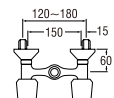

Rp. 1.410.000,-

- Hose length 1.3m
- Shower head with On/Off button
- Shower bracket included
- Spindle kerep type