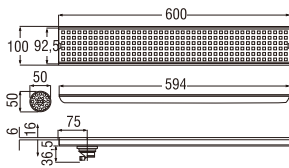

HN902-600
FLOOR STRAINER
Rp. 2.666.000,-