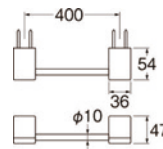

• Include screw

W5711-D
TOWEL HOLDER
Rp. 1.700.000,-

• Include screw

W5711-W
TOWEL HOLDER
Rp. 1.700.000,-

• Include screw

W5711-C
TOWEL HOLDER
Rp. 1.250.000,-

• Include screw

PWN5310-BLACK
TOWEL HOLDER
Rp. 415.000,-