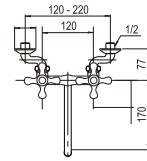

K11-1-JRN
SINK MIXER

Rp. 3.200.000,-

- Hot & Cold water