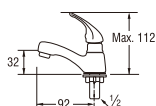

PY510R (Blister)

Rp. 725.000,-

• Cold water only