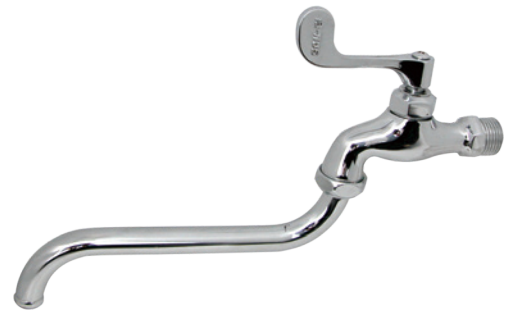

F11P (Box)
TWO-WAY SINK TAP with COUPLING
Rp. 585.000,-

PF11P (Blister)
Rp. 590.000,-

- Spindle kerep type
- Useable for shower tap

EY25R (Box)

SINK TAP

Rp. 205.000,-

PEY25R (Blister)

Rp. 210.000,-

• Spindle kerep type

EY25R-L (Box)

SINK TAP

Rp. 255.000,-

PEY25R-L (Blister)

Rp. 260.000,-

• Spindle kerep type

EY35R (Box)

SINK TAP with COUPLING

Rp. 255.000,-

PEY35R (Blister)

Rp. 260.000,-

• Spindle kerep type

EA15R (Box)

SWINGING SINK TAP

Rp. 315.000,-