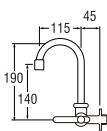

PA26JSX (Blister)
Rp. 545.000,-

PA26JSX-HM (Blister)
Rp. 580.000,-

- Ceramic cartridge type
- Effervescent water flow with "Hô matsu" aerator.

A26JSX (Box)
SWINGING SINK TAP
Rp. 540.000,-