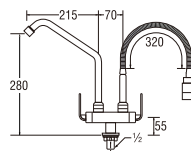

- With swinging pipe
- Cold water only

- With swinging pipe
- Cold water only

- With swinging pipe.
- Cold water only

- With swinging pipe
- Cold water only

- With swinging pipe
- Cold water only

- With swinging pipe
- Cold water only
- Ceramic cartridge type

- With swinging pipe
- Cold water only
- Ceramic cartridge type

- With swinging pipe
- Cold water only
- Ceramic cartridge type