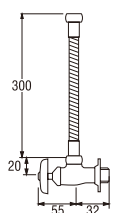

Stop Valve

VN220 (Box)

STOP VALVE

Rp. 178.000,-

PVN220 (Blister)

Rp. 183.000,-

- Ceramic cartridge type

VN230 (Box)

TWO-WAY STOP VALVE

Rp. 230.000,-

PVN230 (Blister)

Rp. 235.000,-

- Spindle kerop type

VN240 (Box)

TWO-WAY STOP VALVE

Rp. 470.000,-

PVN240 (Blister)

Rp. 475.000,-

- Spindle kerop type

VN220A-2 (Box)

STOP VALVE with FLEXIBLE PIPE

Rp. 223.000,-

PVN220A-2 (Blister)

Rp. 228.000,-

- Ceramic cartridge type

VN22A-2 (Box)

STOP VALVE with FLEXIBLE PIPE

Rp. 253.000,-

PVN22A-2 (Blister)

Rp. 258.000,-

- Spindle kerop type