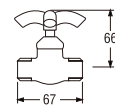

V10JP (Box)
SHOWER VALVE
Rp. 415.000,-

PV10JP (Blister)
Rp. 420.000,-

- Spindle kerep type
- Concealed installation

V20JP
SHOWER VALVE
Rp. 260.000,-

- Spindle kerep type

V20JPR
SHOWER VALVE
Rp. 263.000

- Ceramic cartridge type