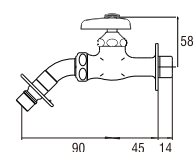

• Auto Stopper Included
• With Check Valve