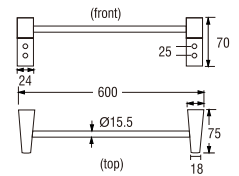

PWN5320
DOUBLE TOWEL HOLDER
Rp. 450.000,-