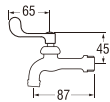

PEY35R (Blister)

Rp. 260.000,-

• Spindle kerep type