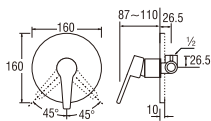

Rp. 1.200.000,-

V103
CONCEALED BATH MIXER
with DIVERTER VALVE