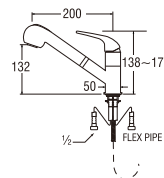

K11-1-JRN
SINK MIXER
Rp. 3.200.000,-

- With swinging pipe
- Changeable shower patterns
- Pull-out shower head with metal hose

KN870
SINGLE LEVER SINK MIXER
Rp. 1.260.000,-