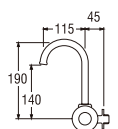

A26JRN
SWINGING SINK TAP
Rp. 550.000,-

- Double Spindle kerep type

A26JP (Box)
SWINGING SINK TAP
Rp. 535.000,-

PA26JP (Blister)
Rp. 540.000,-

- Spindle kerep type

A26JC
SWINGING SINK TAP
Rp. 530.000,-

- Spindle kerep type