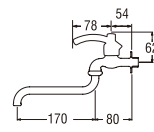

PA10JMR (Blister)
Rp. 405.000,-

- Ceramic cartridge type

A10JMR (Box)
SWINGING SINK TAP
Rp. 400.000,-