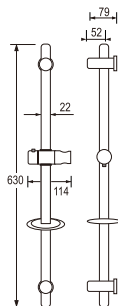

PW500-X
SLIDE BAR