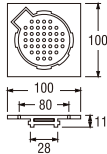

HN941-100 (Box)
S/S FLOOR STRAINER 4"
Rp. 165.000,-

HN941-150
S/S FLOOR STRAINER 6"
Rp. 245.000,-

PHN941-100 (Blister)
Rp. 170.000,-