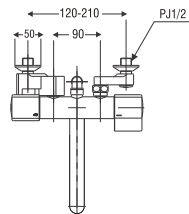

JA546HCV-13
 BASIN TAP
 Rp. 3.640.000,-
 • Cold water only

SK18520S9-13
THERMOSTATIC BATH MIXER
with HAND SHOWER

Rp. 6.500.000,-

- Hose Length 1.6 m
- Shower Bracket Included

SK170S9
SINGLE BATH MIXER
with SHOWER SET