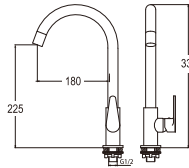

K811YV-13
SINK MIXER
Rp. 5.850.000,-

- Spindle kerep type

A550
SINGLE LEVER SINK TAP
Rp. 1.240.000,-

- With swinging pipe
- Cold water only

A560
SINGLE LEVER SINK TAP
Rp. 1.170.000,-

- With swinging pipe
- Cold water only