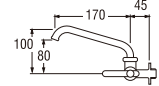

A27JRN-HM (Box)
SWINGING SINK TAP

Rp. 575.000,-

PA27JRN-HM (Blister)

Rp. 580.000,-

- Double Spindle kerep type
- Effervescent water flow with "Hô matsu" aerator.

A27JRN
SWINGING SINK TAP

Rp. 540.000,-

- Double Spindle kerep type