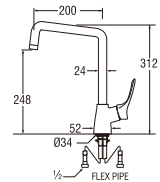

KN8750
SINGLE LEVER SINK MIXER
Rp. 1.950.000,-

- With swinging pipe