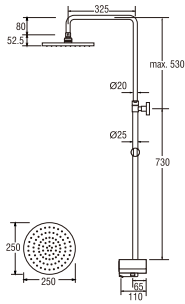

Change shower patterns by pushing the button.

Adjustable column height: 95mm~275mm with stopper.

W8000-S

THEMOSTATIC BATH MIXER with COLUMN SHOWER SET

Rp. 14.000.000,-

- With change button to rain shower hand shower or bath spout
- Changeable hand shower pattern
- Adjustable hand shower bracket height
- Adjustable rain shower column height : 530mm