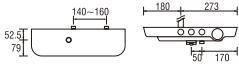

Change shower patterns by pushing the button.

Adjustable column height: 95mm~275mm with stopper.

W8000-S

THEMOSTATIC BATH MIXER with COLUMN SHOWER SET

Rp. 14.000.000,-

- With change button to rain shower hand shower or bath spout
- Changeable hand shower pattern
- Adjustable hand shower bracket height
- Adjustable rain shower column height : 530mm