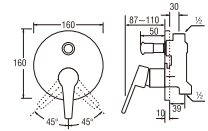

V104-BLACK
COANCELED BATH MIXER
Rp. 1.580.000,-