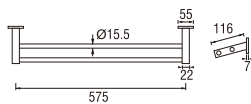

PWN5310
TOWEL HOLDER
Rp. 278.000,-

PWN5320-BLACK
DOUBLE TOWEL HOLDER
Rp. 680.000,-

PWN5310-BLACK
TOWEL HOLDER
Rp. 415.000,-

W5711-D
TOWEL HOLDER

Rp. 1.700.000,-

• Include screw

W5711-W
TOWEL HOLDER

Rp. 1.700.000,-