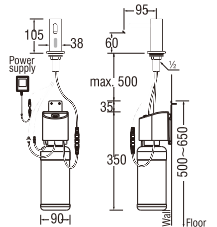

EW502
AUTOMATIC SOAP DISPENSER
Rp. 4.700.000,-

• Foaming soap system
• Power supply:
AC100V-240C 50/60Hz, or
DC 6V (Battery Size D 1.5V x 4 pcs.)
Adjustable volume dispensed:
Each time 1.0 - 2.0 ml
Bottle capacity: 1.000 ml

PW101 (Blister)
Rp. 498.000,-

• Tube capacity 350ml