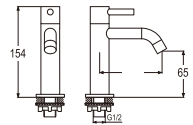

JA546HCV-13
 BASIN TAP
 Rp. 3.640.000,-
 • Cold water only

SK18520S9-13
THERMOSTATIC BATH MIXER
with HAND SHOWER

Rp. 6.500.000,-

- Hose Length 1.6 m
- Shower Bracket Included

SK170S9
SINGLE BATH MIXER
with SHOWER SET