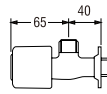

PV24JC (Blister)
Rp. 268.000,-

• Spindle kerep type

V24J (Box)
SHOWER VALVE
Rp. 258.000,-