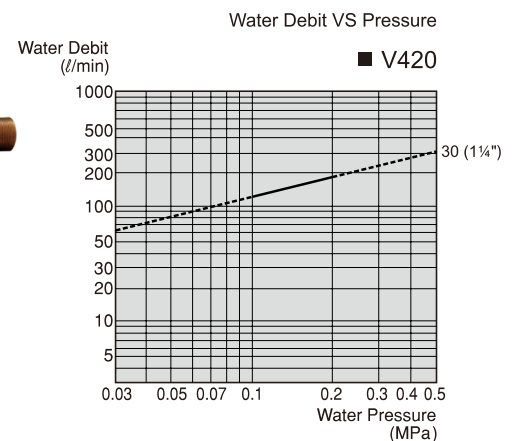

PT726

LOCK NUT 1/2"

Size (inch)	Price List
½	Rp. 13.500
¾	Rp. 15.500
1	Rp. 18.000

SIZE	L
½	35
¾	40
1	49

VN41-84-105

FLOATING BALL (Ball Tap Sparepart)

Rp. 51.500,-

VN41-84-115

Rp. 72.000,-

- Made of HDPE (High-Density PolyEthylene)
- Diameter 105mm : useable for ball tap size : ½ & ¾
- Diameter 115mm : useable for ball tap size : 1"