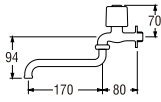

A10JC (Box)
SWINGING SINK TAP
Rp. 395.000,-

A10J (Box)
SWINGING SINK TAP
Rp. 390.000,-

PA10J (Blister)
Rp. 395.000,-

PA10JC (Blister)
Rp. 400.000,-

- Spindle kerep type