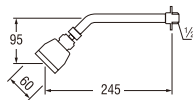

PS13 (Blister)
Rp. 595.000,-

- Adjustable shower head
- Adjustable shower patterns
- 4 (four) patterns by rotating faceplate

S10 (Box)
WALL SHOWER
Rp. 565.000,-

PS10 (Blister)
Rp. 570.000,-

- Adjustable shower head