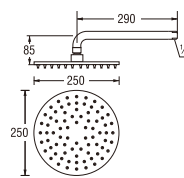

- Adjustable shower head

S170-L
RAIN SHOWER
Rp. 1.150.000,-