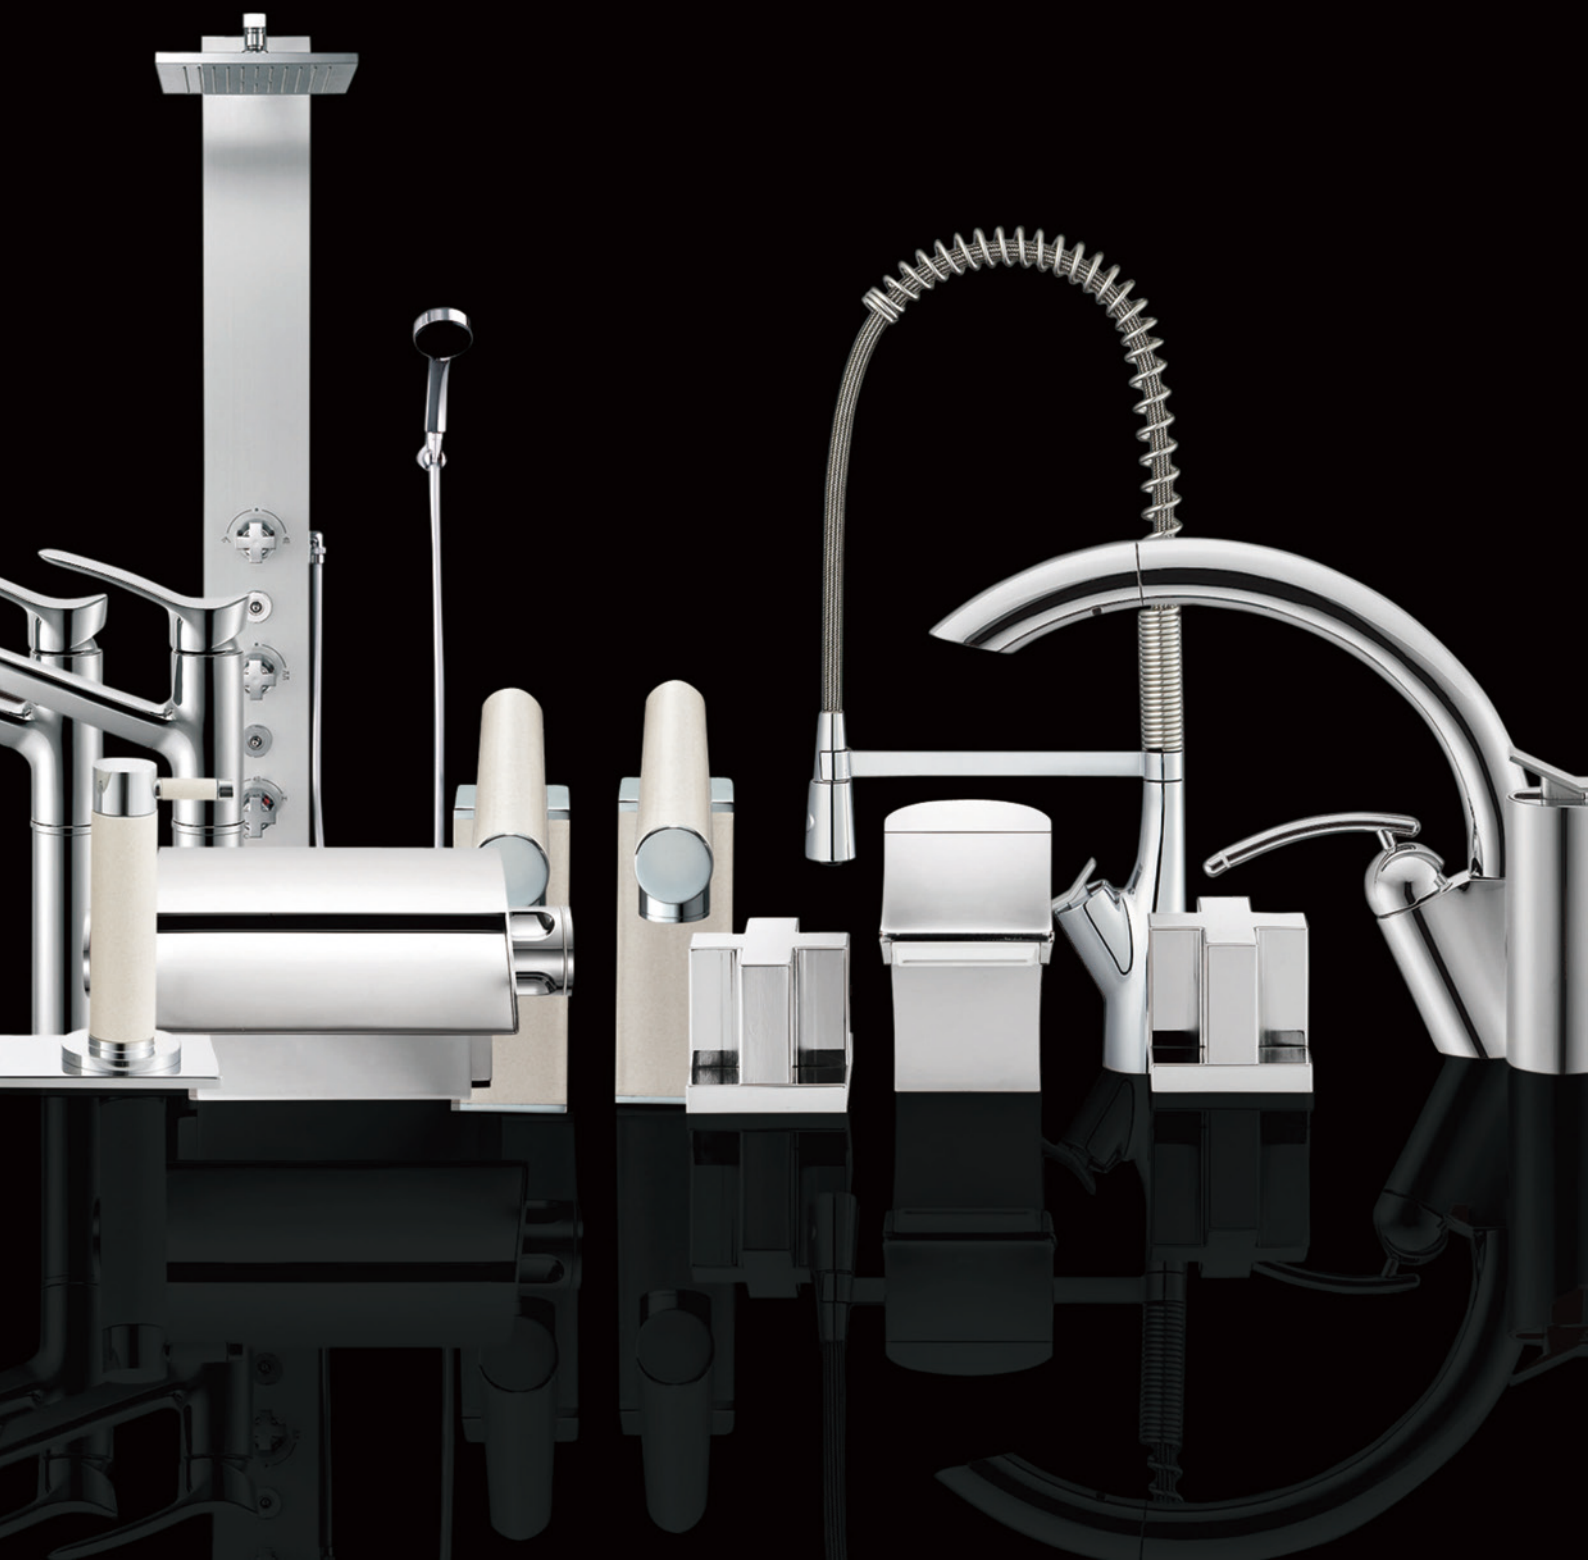

General Catalog
Fitting & Sanitary

No. **26**

Since 1954 in JAPAN

The chemical formula for Water is H₂O - two hydrogen atoms and one oxygen atom with no taste, no color, and no smell.

However, in daily life, we experience the comfort and beauty of water.

We sense the texture through our eyes, ears and skin.

Here, we must have the power of design.

If the role of design is to create a better relationship between humans and objects, then faucets must be an embodiment of this role.

The process of creating faucets is exactly the process of designing water.