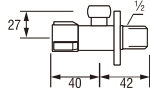

PVN220 (Blister)

Rp. 183.000,-

- Ceramic cartridge type

VN230 (Box)

TWO-WAY STOP VALVE

Rp. 230.000,-

PVN230 (Blister)

Rp. 235.000,-

- Spindle kerop type