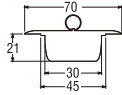

PH621-M
MESH STRAINER
Rp. 160.000,-

PH6210F-L
BASKET STRAINER
Rp. 205.000,-

PH395-M (100)
HAIR CATCHER
Rp. 85.000,-

• Usable for washbowl/washbasin.