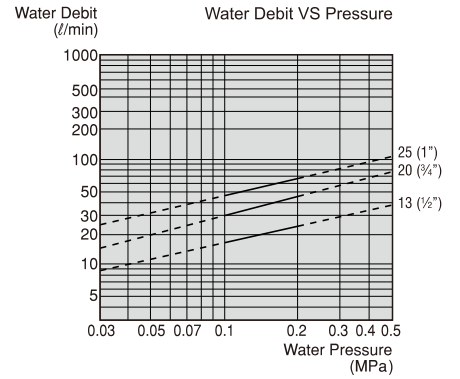

- Max. water pressure 0.5MPa.
- Tap & Stick made of Brnass
- Floating Ball made of HDPE (High-Density PolyEthylene)

	L	L1	H	Z	R.Ball	Stick
13 (1/2")	305	34	100	G1/2	105	160
20 (3/4")	380	36	100	G3/4	115	220
25 (1")	500	38	60	G1	115	330