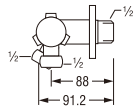

- Spindle kerop type

VN240 (Box)

TWO-WAY STOP VALVE

Rp. 470.000,-

PVN240 (Blister)

Rp. 475.000,-

- Spindle kerop type

VN220A-2 (Box)