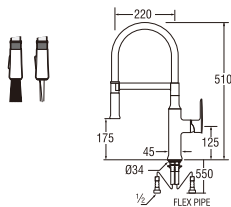

- With swinging pipe
- Changeable shower patterns