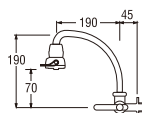

Swinging Sink Tap

- Ceramic cartridge type
- Changeable shower patterns

- Ceramic cartridge type
- Effervescent water flow with aerator

- Spindle kerep type
- Effervescent water flow with aerator.

PA29JMR (Blister)
Rp. 580.000,-

- Ceramic cartridge type

PA29JSX (Blister)
Rp. 585.000,-

- Ceramic cartridge type

- Ceramic cartridge type
- Effervescent water flow with "Hō matsu" aerator.

- Ceramic cartridge type
- Water Filter (PM7240) with 5 layers filter
  - Non-woven fabric filter
  - Coconut shell activated carbon
  - Zeolite
  - Calcium sulfite
  - Non-woven fabric filter
- Water temperature max.
- Changeable shower patterns 50°C.