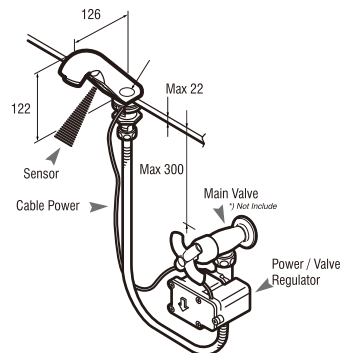

EY501

SENSOR BASIN TAP

Rp. 8.300.000,-

- Power supply : DC 6V.
- Workable on water pressure 0.05 ~ 0.75MPa
- Sensor LED (red), range distance 50 ~ 120mm.
- Useable for 56,000 cycles (100 times/day for 2 years)
- Water temperatures 0 ~ 60° C.