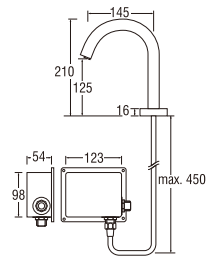

EY500

SENSOR BASIN TAP

Rp. 5.300.000,-

- Power supply : DC 6V.
- Workable on water pressure 0.05 ~ 0.75MPa
- Water temperatures 0 ~ 55° C.