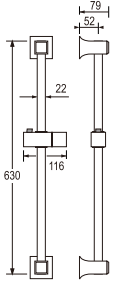

Rp. 1.430.000,-

- Adjustable shower bracket
- Metal hose length 1.5m

PW502-X
SLIDE BAR

Rp. 630.000,-

- Adjustable shower bracket