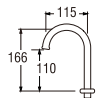

PA29J-60X
SPAREPART PIPE
Rp. 340.000,-