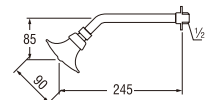

S11 (Box)
WALL SHOWER
Rp. 555.000,-

PS11 (Blister)
Rp. 560.000,-

- Adjustable shower head