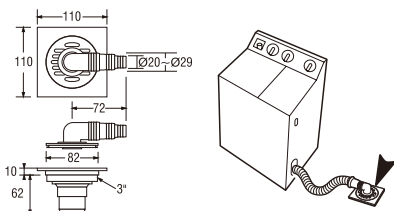

H902-600
FLOOR STRAINER
Rp. 2.666.000,-

H901-600
FLOOR STRAINER
Rp. 2.520.000,-