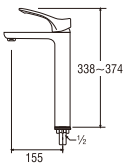

Y4700-L-SILVER GREY
SINGLE LEVER BASIN TAP
Rp. 3.400.000,-

• Cold water only