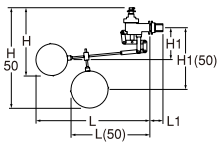

V420

FLOATING BALL TAP 1¼"

Rp. 3.650.000,-

- Maximum water temperature 60° C.
- Workable on water pressure 0.098 ~ 0.74 MPa (1 ~ 7.5Kgf/cm²)