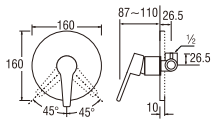

Rp. 1.300.000,-

V103N-BLACK
CONCEALED BATH MIXER
with DIVERTER VALVE