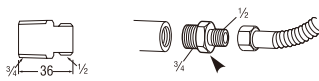

PT241
BUSHING 3/4 X 1/2"

PT25-51
BUSHING 1/2 X 3/4"

PT25-5
BUSHING 3/4 X 1/2"

PT201
NIPPLE 3/4 X 1/2"

PT22C
SOCKET 1/2"

Size (mm)	Price List
15	Rp. 77.000
20	Rp. 80.000
25	Rp. 88.000
30	Rp. 96.000
40	Rp. 106.000