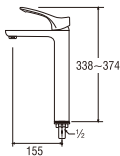

• Include screw

PWN5320-BLACK
DOUBLE TOWEL HOLDER
Rp. 680.000,-

• Include screw

Y4700-L-BLACK
SINGLE LEVER BASIN TAP
Rp. 3.400.000,-

•Cold water only

Y4700-L-SILVER GREY
SINGLE LEVER BASIN TAP
Rp. 3.400.000,-