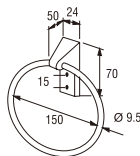

Rp. 1.250.000,-

• Include screw

W5701-C
TOWEL RING

Rp. 1.200.000,-

• Include screw

PWN530
TOWEL RING

Rp. 240.000,-

PWN533
TOWEL RING