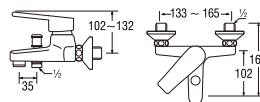

PSN34-845-BLACK
SHOWER BRACKET
Rp. 106.000,-