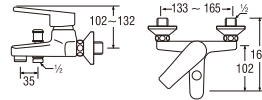

Rp. 2.270.000,-

- Hose length 1.5m
- Shower bracket included

SK27351-X-BK
SINGLE LEVER BATH MIXER