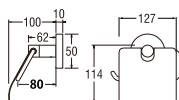

WN3700-BLACK
PAPER HOLDER
Rp. 610.000,-