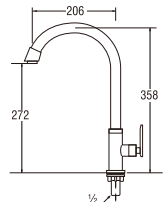

A510
SWINGING SINK TAP
Rp. 1.580.000,-

- With swinging pipe
- Cold water only
- Ceramic cartridge type