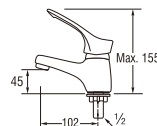

PY503R (Blister)

Rp. 885.000,-

• Cold water only