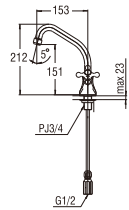

- Spindle kerep type

- With swinging pipe
- Cold water only

- With swinging pipe
- Cold water only