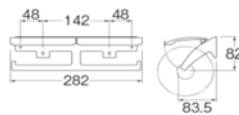

W3801-W

DOUBLE PAPER HOLDER

Rp. 3.700.000,-

- For paper replacement, a space of 120mm or more is required on the left side and the right side.
- Include screw