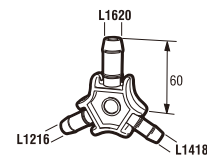

PT63-16
FEMALE ELBOW with NUT L16 X 1/2"
Rp. 128.000,-