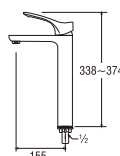

Y4700-L-WHITE
SINGLE LEVER BASIN TAP
Rp. 3.400.000,-

•Cold water only