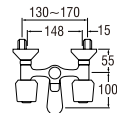

SK31C-CH
BATH MIXER With SHOWER SET

- Metal hose length 1.5m
- Shower head with On/Off button
- Shower bracket included
- Spindle kerep type