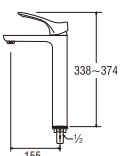

•Cold water only

•Cold water only

•Cold water only

•Cold water only

•Cold water only

•Cold water only