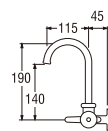

PA26JMR (Blister)
Rp. 540.000,-

- Ceramic cartridge type