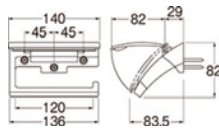

Rp. 1.950.000,-

- For paper replacement, a space of 120mm or more is required on the right side.
- Include screw

W3701-W

PAPER HOLDER

Rp. 1.950.000,-

- For paper replacement, a space of 120mm or more is required on the right side.
- Include screw