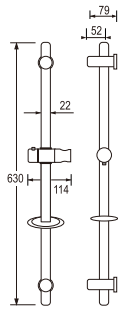

PT205-BLACK
SHOWER ELBOW
Rp. 204.000,-

• Useable to attach shower hose

Slide Bar with Shower Set

PW502-S
SLIDE BAR with SHOWER SET

Rp. 1.015.000,-

- Adjustable shower bracket
- Metal hose length 1.5m

PW500-S
SLIDE BAR with SHOWER SET