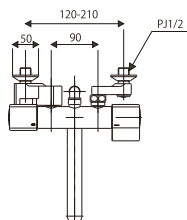

SK18520S9-13

THERMOSTATIC BATH MIXER
with HAND SHOWER

Rp. 6.500.000,-

- Hose length 1.6m
- Shower bracket included