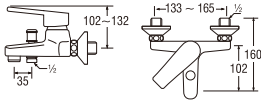

Rp. 1.800.000,-

- Useable for shower bath mixer

SK3853C-BK
SINGLE LEVER BATH MIXER
with SHOWER SET