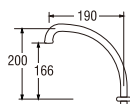

Useable for :

PA18A-76X
SPAREPART PIPE
Rp. 615.000,-