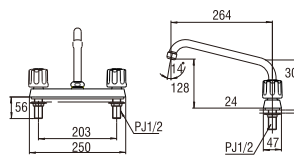

K811YV-13
SWINGING SINK TAP
Rp. 5.850.000,-

- Spindle kerep type

KN8770-BLACK
SINGLE LEVER SINK MIXER
Rp. 1.890.000,-

- With flexible swinging pipe

KN8700
SINGLE LEVER SINK MIXER
Rp. 1.700.000,-

- With swinging pipe