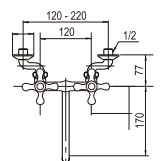

- With swinging pipe
- Changeable shower patterns
- Pull-out shower head with metal hose

KN870
SINGLE LEVER SINK MIXER
Rp. 1.260.000,-

- With swinging pipe

K11-1-JRN
SINK MIXER
Rp. 3.200.000,-

K131Y-13
SINK MIXER
Rp. 3.640.000,-