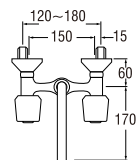

- Spindle kerep type

K35C
SINK MIXER
Rp. 1.260.000,-

- Spindle kerep type

K35C-X
SINK MIXER
Rp. 1.230.000,-

- Spindle kerep type

Y50JC (Box)
BASIN TAP
Rp. 352.000,-

PY50JC (Blister)
Rp. 357.000,-

• Spindle kerep type