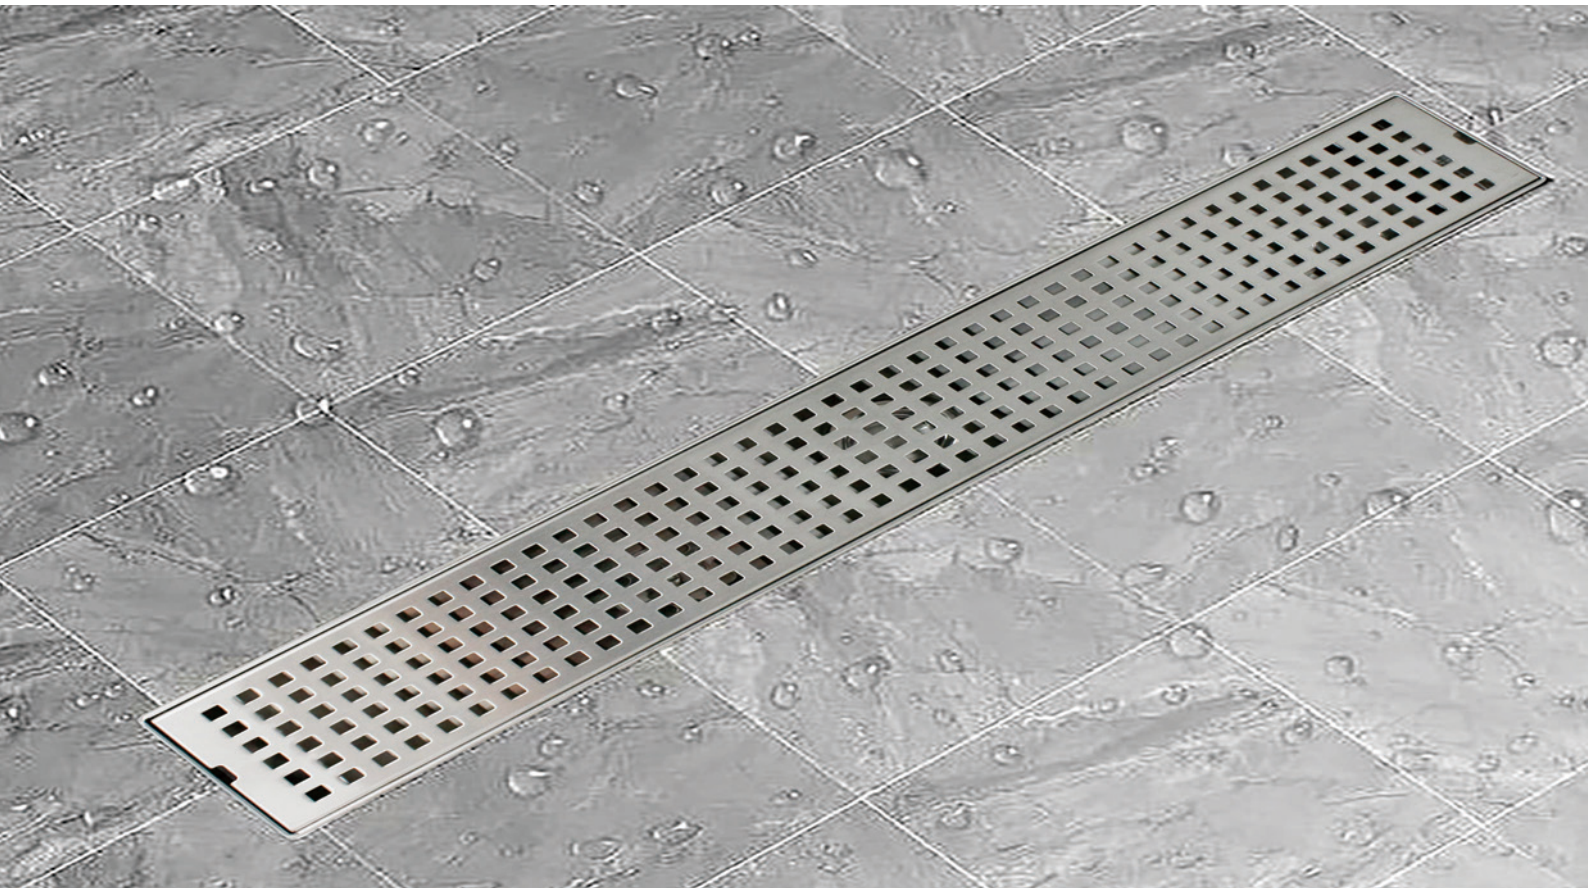

H01P-3inch
ROOF DRAIN
Rp. 135.000,-

PH01P-3inch
Rp. 140.000,-

• Material : ABS

Size	D	H1	H2
3	100	20	44