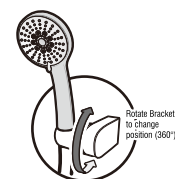

PS3857C-BLACK
RELAXATION SHOWER SET
Rp. 520.000,-

- Adjustable shower patterns
- 6 (six) patterns by rotating the faceplate
- Hose length 1.5 m
- Shower bracket included

PS3750C-BLACK
RELAXATION SHOWER SET
Rp. 530.000,-

- Adjustable shower patterns
- 3 (three) patterns by pushing the button
- Hose length 1.5 m
- Shower bracket included

PS320C-BLACK
SHOWER SET
Rp. 380.000,-

- Hose length 1.5 m
- Shower bracket included

- Adjustable shower patterns
- 3 (three) patterns by rotating the faceplate
- Hose length 1.5 m
- Shower bracket included

SK3853-X-BK
SINGLE LEVER BATH MIXER
Rp. 1.800.000,-

- Useable shower for bath mixer

- Hose length 1.5 m
- Shower bracket include

- Column set with change lever to rain shower or hand shower
- Adjustable hand shower bracket height
- Adjustable rain shower column height: 95mm ~ 275mm

PSN34-845-BLACK
SHOWER BRACKET
Rp. 106.000,-