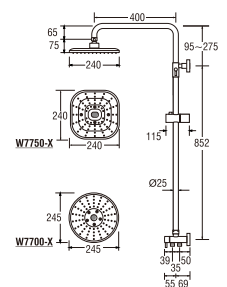

Rp. 6.050.000,-

- Column set with change lever to rain shower or hand shower
- Adjustable hand shower bracket height
- Adjustable rain shower column height : 95mm ~ 275mm

Rp. 3.680.000,-

- Column set with change lever to rain shower or hand shower
- Adjustable hand shower bracket height
- Adjustable rain shower column height : 50mm ~ 420mm

W9300-S
COLUMN SHOWER SET

Rp. 4.540.000,-

- Column set with change lever to rain shower or hand shower
- Adjustable hand shower bracket height
- Adjustable rain shower column height : 50mm ~ 420mm

Rp. 3.955.000,-

- Column set with change lever to rain shower or hand shower
- Changeable rain shower pattern
- Changeable hand shower pattern
- Adjustable hand shower bracket height
- Adjustable rain shower column height : 95mm ~ 275mm

Rp. 4.027.000,-

- Column set with change lever to rain shower or hand shower
- Changeable rain shower pattern
- Changeable hand shower pattern
- Adjustable hand shower bracket height
- Adjustable rain shower column height : 95mm ~ 275mm

Change shower patterns by pushing the button.

Adjustable column height: 95mm ~ 275mm with stopper.