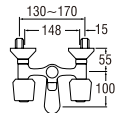

- Useable for shower bath mixer
- Spindle kerep type