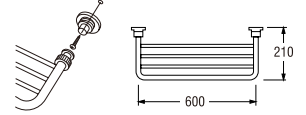

- Adjustable shower bracket

Towel Holder

WN23
TOWEL SHELF
Rp. 1.340.000,-

WN21
TOWEL SHELF
Rp. 665.000,-

PWN532
DOUBLE TOWEL HOLDER
Rp. 425.000,-

PWN531
TOWEL HOLDER
Rp. 262.000,-

PWN5320
DOUBLE TOWEL HOLDER
Rp. 450.000,-