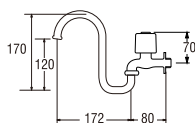

A16JSX
SWINGING SINK TAP
Rp. 570.000,-
• Ceramic cartridge type