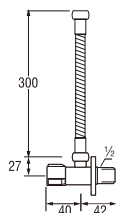

VN22A-2 (Box)

STOP VALVE with FLEXIBLE PIPE

Rp. 253.000,-

PVN22A-2 (Blister)

Rp. 258.000,-

- Spindle kerop type