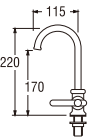

PA58JSX (Blister)

Rp. 615.000,-

- Ceramic cartridge type

A56JRN

SWINGING SINK TAP

Rp. 575.000,-

- Double spindle kerep type

A56JP (Box)