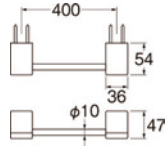

PWN5310
TOWEL HOLDER
Rp. 278.000,-

PWN5320-BLACK
DOUBLE TOWEL HOLDER
Rp. 680.000,-

PWN5310-BLACK
TOWEL HOLDER
Rp. 415.000,-

W5711-D
TOWEL HOLDER

Rp. 1.700.000,-

• Include screw

W5711-W
TOWEL HOLDER

Rp. 1.700.000,-