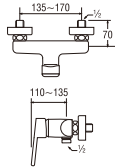

SK183100-X
SINGLE LEVER BATH MIXER

Rp. 2.000.000,-

- Useable for shower bath mixer

SK183100-CH
SINGLE LEVER BATH MIXER
With SHOWER SET