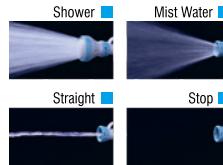

PV63 (Blister)
Rp. 695.000,-

- Pop-up handle as a **Key Tap**
- Maximum water pressure **1 MPa**
- Workable on temp. **-20°C ~ 90°C**

PN550
NOZZLE

Rp. 212.000,-

- Adjustable shower spray

PN560
NOZZLE

Rp. 315.000,-