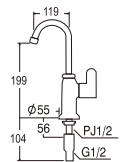

Rp. 1.700.000,-

• Cold water only

JA546HCV-13

BASIN TAP

Rp. 3.640.000,-

• Cold water only

Y510R (Box)

SINGLE LEVER BASIN TAP