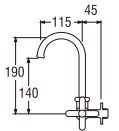

A26JRN
SWINGING SINK TAP
Rp. 550.000,-

- Double Spindle kerep type

A26JP (Box)
SWINGING SINK TAP
Rp. 535.000,-

PA26JP (Blister)
Rp. 540.000,-

- Spindle kerep type

A26JC
SWINGING SINK TAP
Rp. 530.000,-

- Spindle kerep type