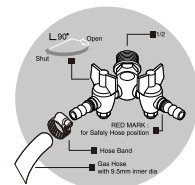

How it works

V92
URINAL FLUSH VALVE
Rp. 1.230.000,-