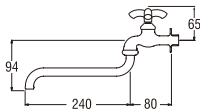

A10JP-L3
SWINGING SINK TAP
Rp. 450.000,-
• Spindle kerep type