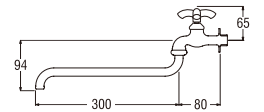

A16JC
SWINGING SINK TAP
Rp. 560.000,-
• Spindle kerep type