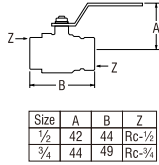

Size (inch)	Price List
1/2	Rp. 158.000
3/4	Rp. 210.000

V650F (Box)
BALL VALVE 3/4 "

Rp. 290.000,-
PV650F (Blister)
Rp. 295.000,-