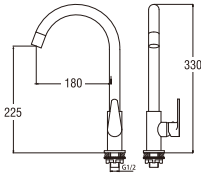

A560
SINGLE LEVER SINK TAP
Rp. 1.170.000,-

- With swinging pipe
- Cold water only