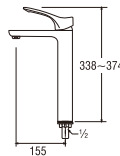

Y4700-L-RED
SINGLE LEVER BASIN TAP
Rp. 3.400.000,-

•Cold water only