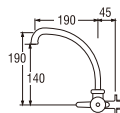

A29JSX (Box)
SWINGING SINK TAP
Rp. 580.000,-

PA29JSX (Blister)
Rp. 585.000,-

- Ceramic cartridge type