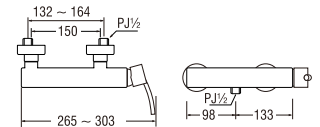

Rp. 2.000.000,-

SK27351-X
SINGLE LEVER BATH MIXER