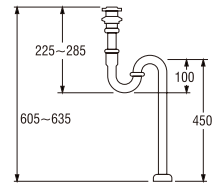

- Pull-up type
- Easy to clean