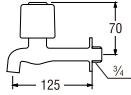

• Spindle kerep type