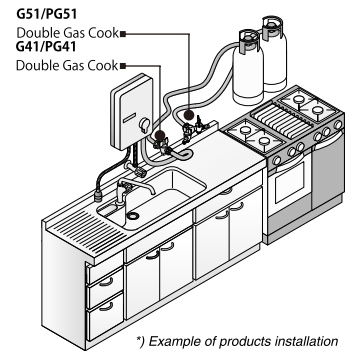

V92
URINAL FLUSH VALVE
Rp. 1.230.000,-

G41 (Box)
SINGLE GAS COOK
Rp. 365.000,-

G51 (Box)
DOUBLE GAS COOK
Rp. 703.000,-

S1045F1
WALL SHOWER HEAD
Rp. 2.370.000,-

S1045F1-MDP
WALL SHOWER HEAD
Rp. 2.720.000,-