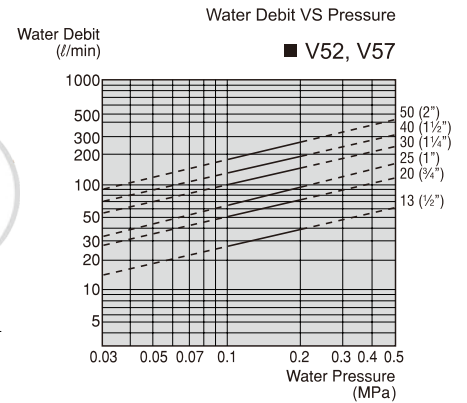

V57

FLOATING BALL TAP

Size (inch)	Price List
1	Rp. 5.850.000
1 ¼	Rp. 7.050.000
1 ½	Rp. 8.850.000
2	Rp. 11.150.000

- Floating ball : Stainless Steel (SUS316)
- Maximum water temperature 120° C.
- Workable on water pressure 0.098 ~ 0.74MPa (1 ~ 7.5Kgf/cm²)
- For V57 size 2", use spherical floating ball
- Size 1¼, 1½, 2" : does not have a mounting nut