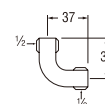

PT202

ELBOW 1/2"

Rp. 170.000,-