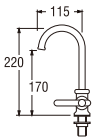

PA56JSX (Blister)

SWINGING SINK TAP

Rp. 565.000,-

- Double spindle kerep type