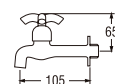

Y20C (Box)
SINK TAP
Rp. 252.000,-

Available :

•Blue •White

PY20C (Blister)
Rp. 257.000,-
• Spindle kerep type

Y20 (Box)
SINK TAP
Rp. 247.000,-

PY20 (Blister)
Rp. 252.000,-
• Spindle kerep type

Y20X
SINK TAP
Rp. 262.000,-

• Spindle kerep type

Y20P
SINK TAP
Rp. 257.000,-

• Spindle kerep type

Y20RN
SINK TAP
Rp. 272.000,-

• Double spindle kerep type

Y20SX (Box)
SINK TAP
Rp. 262.000,-

PY20SX (Blister)
Rp. 267.000,-
• Ceramic cartridge type