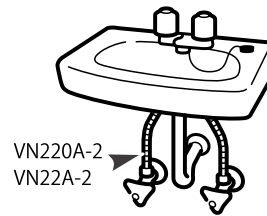

- Spindle kerop type

VN240 (Box)

TWO-WAY STOP VALVE

Rp. 470.000,-

PVN240 (Blister)

Rp. 475.000,-

- Spindle kerop type

VN220A-2 (Box)