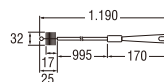

• Usable for washbowl/washbasin.