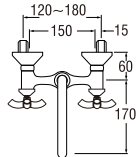

K35P-X
SINK MIXER
Rp. 1.240.000,-

- Spindle kerep type