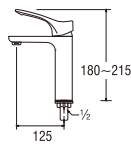

Y4700-S

SINGLE LEVER BASIN TAP

Rp. 1.700.000,-

• Cold water only

JA546HCV-13

BASIN TAP

Rp. 3.640.000,-

• Cold water only