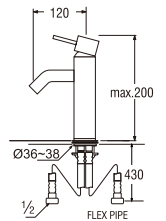

K51-W

BASIN MIXER

Rp. 2.850.000,-

- Spindle kerep type
- Hot & Cold water

KN350-S-BLACK

SINGLE LEVER BASIN MIXER

Rp. 1.570.000,-

- Hot & Cold water