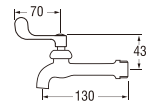

• Spindle kerep type

EY25R-L (Box)

SINK TAP

Rp. 255.000,-

PEY25R-L (Blister)

Rp. 260.000,-

• Spindle kerep type

EY35R (Box)