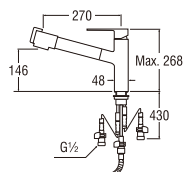

- With single water purifier Cartridge PM71750M-1
- With swinging pipe. Rotate spout 120°
- Pull-out shower head/spout with 1.1 mtrs metal hose
- Changeable shower patterns

PM71750M-1
WATER PURIFIER CARTRIDGE
Rp. 555.000,-