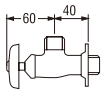

PV24J (Blister)
Rp. 263.000,-

• Spindle kerep type

V24JMR (Box)
SHOWER VALVE
Rp. 268.000,-