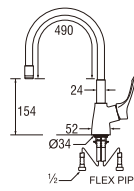

K811YV-13
SWINGING SINK TAP
Rp. 5.850.000,-

- Spindle kerep type

KN8770-BLACK
SINGLE LEVER SINK MIXER
Rp. 1.890.000,-

- With flexible swinging pipe

KN8700
SINGLE LEVER SINK MIXER
Rp. 1.700.000,-

- With swinging pipe