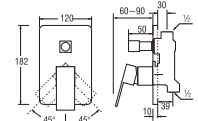

Rp. 2.500.000,-

• With Diverter Valve to Wall Shower
& to Bath Spout

V102N-BLACK
CONCEALED BATH MIXER