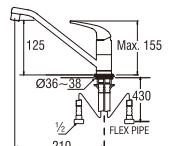

- With swinging pipe