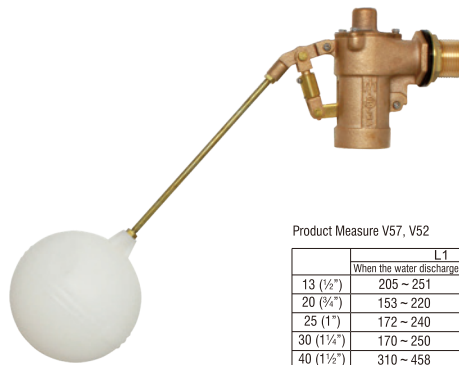

V52

FLOATING BALL TAP

Size (inch)	Price List
½	Rp. 3.150.000
¾	Rp. 3.650.000
1	Rp. 4.450.000
1 ¼	Rp. 5.550.000
1 ½	Rp. 6.950.000
2	Rp. 9.050.000

- Floating ball : HDPE (High-Density PolyEthylene)
- Maximum water temperature 60° C.
- Workable on water pressure 0.098 ~ 0.74MPa (1 ~ 7.5Kgf/cm²)
- Size 1¼, 1½, 2" : does not have a mounting nut

Product Measure V57, V52

	L1		L	H	H1		H2	Z	R.Ball	Pole Length X Dia.
	When the water discharge	When sealing			When sealing	When the water discharge				
13 (½")	205 ~ 251	307 ~ 337	30	48	52 ~ 116	230 ~ 260	PJ1/2	95	160X6	
20 (¾")	153 ~ 220	332 ~ 374	35	72	140 ~ 185	330 ~ 335	PJ3/4	115	200X6	
25 (1")	172 ~ 240	345 ~ 395	35	78	150 ~ 210	330 ~ 335	PJ1	115	200X6	
30 (1¼")	170 ~ 250	359 ~ 413	22	84	110 ~ 190	340 ~ 355	R11/4	115	220X6	
40 (1½")	310 ~ 458	460 ~ 575	23	85	55 ~ 253	309 ~ 430	R11/2	135	300X8	
50 (2")	305 ~ 454	496 ~ 610	26	98	69 ~ 278	370 ~ 485	R2	150	300X8	

L1, H1 during hydrostatic pressure 0.3MPa

V420

FLOATING BALL TAP 1¼"

Rp. 3.650.000,-

- Maximum water temperature 60° C.
- Workable on water pressure 0.098 ~ 0.74 MPa (1 ~ 7.5Kgf/cm²)