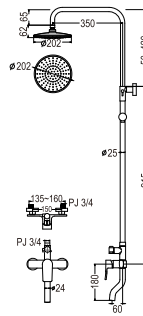

Rp. 3.680.000,-

- Column set with change lever to rain shower or hand shower
- Adjustable hand shower bracket height
- Adjustable rain shower column height : 50mm ~ 420mm

W9300-S
COLUMN SHOWER SET