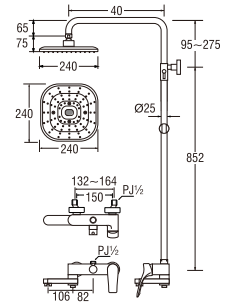

Massage

W8200-S

SINGLE LEVER BATH MIXER with COLUMN SHOWER SET

Rp. 6.127.000,-

- Column set with change lever to rain shower or hand shower
- Changeable rain shower pattern
- Changeable hand shower pattern
- Single lever bath mixer
- Adjustable hand shower bracket height
- Adjustable rain shower column height : 95mm~275mm