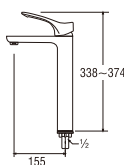

Y4700-L-WHITE
SINGLE LEVER BASIN TAP
Rp. 3.400.000,-

• Cold water only