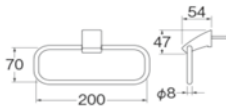

• Include screw

W5711-C
TOWEL HOLDER

Rp. 1.250.000,-

• Include screw

W5701-D
TOWEL RING

Rp. 1.250.000,-

• Include screw

W5701-W
TOWEL RING