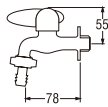

PY30JMR (Blister)

Rp. 352.000,-

• Ceramic cartridge type