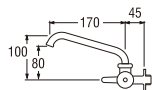

Rp. 525.000,-

- Ceramic cartridge type

A27JC
SWINGING SINK TAP