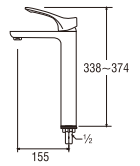

Y4700-L-GREY
SINGLE LEVER BASIN TAP
Rp. 3.400.000,-

• Cold water only