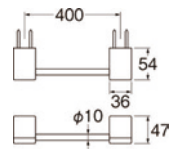

• Include screw

W5711-D
TOWEL HOLDER
Rp. 1.700.000,-

• Include screw

W5711-W
TOWEL HOLDER
Rp. 1.700.000,-

• Include screw

W5711-C
TOWEL HOLDER
Rp. 1.250.000,-

• Include screw

PWN5310-BLACK
TOWEL HOLDER
Rp. 415.000,-