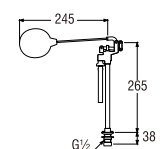

VN41 / PVN41

FLOATING BALL TAP

Size (inch)	VN41 (Box)	PVN41 (Blister)
1/2	Rp. 315.000	Rp. 320.000
3/4	Rp. 385.000	Rp. 390.000
1	Rp. 485.000	Rp. 490.000

- Max. water pressure 0.5MPa.
- Tap & Stick made of Brnass
- Floating Ball made of HDPE (High-Density PolyEthylene)

	L	L1	H	Z	R.Ball	Stick
13 (1/2")	305	34	100	G1/2	105	160
20 (3/4")	380	36	100	G3/4	115	220
25 (1")	500	38	60	G1	115	330

VN44J / PVN44J

FLOATING BALL TAP

Size (inch)	VN44J (Box)	PVN44J (Blister)
1/2	Rp. 365.000	Rp. 370.000
3/4	Rp. 435.000	Rp. 440.000
1	Rp. 565.000	Rp. 570.000

- Max. water pressure 0.75MPa.
- Tap & Stick made of Brass
- Floating Ball made of HDPE (High-Density PolyEthylene)
- Valve Body: JIS Design (Japan Industrial Standar Design).
- Heavy duty tap with vertical Leverage system

	L	L1	L2	H	Z	R.Ball	Stick
13 (1/2")	305	35	25	130	G1/2	105	160
20 (3/4")	380	35	40	180	G3/4	115	220
25 (1")	520	38	49	240	G1	115	330

PH84-38

LOW-TANK SIPHON

Rp. 840.000,-

PH841-92X

LOW-TANK RUBBER FLOAT

Rp. 168.000,-

V48

VERTICAL FLOATING BALL TAP

Rp. 1.470.000,-

- Workable on water pressure 0.098 ~ 0.74 MPa.