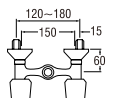

SK36P-CH
BATH MIXER
With SHOWER SET

Rp. 1.520.000,-

- Metal hose length 1.5m
- Shower head with On/Off button
- Shower bracket included
- Spindle kerep type

K35C-X
BATH MIXER

Rp. 1.230.000,-

- Useable for shower bath mixer
- Spindle kerep type