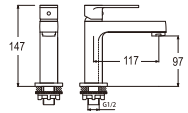

Scan me
For more information