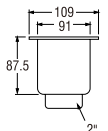

HN508P (Box)
SQUARE FLOOR STRAINER
4 x 2"