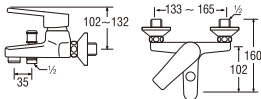

Rp. 1.575.000,-

- Useable for shower bath mixer

SK3853C-CH
SINGLE LEVER BATH MIXER
with SHOWER SET