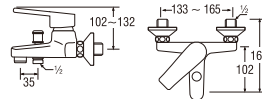

Rp. 2.058.000,-

- Metal hose length 1.5m
- Shower bracket included

SK19310-X
SINGLE LEVER BATH MIXER