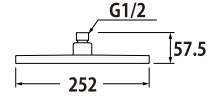

air E

Aliran gelembung udara yang masuk ke rain shower.
Membuat kenyamanan dan efek hemat air.

S104-63X2-MDP
PIPE WALL SHOWER
Rp. 2.370.000,-