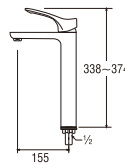

Y4700-L-BLACK
SINGLE LEVER BASIN TAP
Rp. 3.400.000,-

• Cold water only

Y4700-L-GREY
SINGLE LEVER BASIN TAP
Rp. 3.400.000,-

• Cold water only

Y4700-L-SILVER GREY
SINGLE LEVER BASIN TAP
Rp. 3.400.000,-

• Cold water only