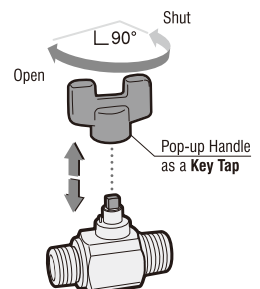

- Pop-up handle as a **Key Tap**
- Maximum water pressure **1 MPa**
- Workable on temp. **-20°C ~ 90°C**