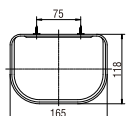

H770-88
WATER BUCKET
Rp. 295.000,-