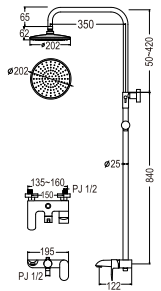

Rp. 4.540.000,-

- Column set with change lever to rain shower or hand shower
- Adjustable hand shower bracket height
- Adjustable rain shower column height : 50mm ~ 420mm

W7700-X
COLUMN SHOWER SET

Rp. 3.955.000,-

- Column set with change lever to rain shower or hand shower
- Changeable rain shower pattern
- Changeable hand shower pattern
- Adjustable hand shower bracket height
- Adjustable rain shower column height : 95mm ~ 275mm