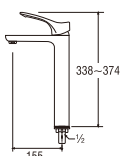

•Cold water only

Y4700-L-RED
SINGLE LEVER BASIN TAP
Rp. 3.400.000,-

•Cold water only

Y4700-L-GREY
SINGLE LEVER BASIN TAP
Rp. 3.400.000,-

•Cold water only

Y4700-L-CHROME
SINGLE LEVER BASIN TAP
Rp. 2.780.000,-