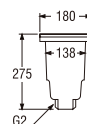

H650A

SINK STRAINER

Rp. 1.430.000,-

• With basket strainer inside
Max. temp. 60°C.