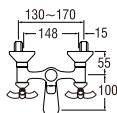

- Useable for shower bath mixer
- Spindle kerep type