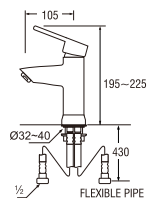

Rp. 1.850.000,-

- Hot & Cold water

K37610EJV-13
SINGLE SPRAY MIXING TAP

Rp. 3.150.000,-

- Pull-out shower head/spout with 1 mtrs metal hose
- Changeable shower patterns
- Hot & Cold water

K51-W
BASIN MIXER