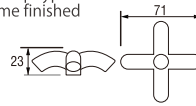

PR220F
PINEAPPLE HANDLE
Rp. 90.000,-

- For faucet with Spindle kerep type
- Metal Handle type, Chrome finished