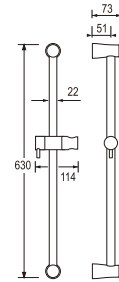

Rp. 1.120.000,-

- Adjustable shower bracket
- Adjustable shower patterns
- 3 (three) patterns by pushing the button
- Metal hose length 1.5m

PW501-S
SLIDE BAR with SHOWER SET