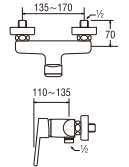

SK183100-W
SINGLE LEVER BATH MIXER
With SHOWER SET

Rp. 2.250.000,-

- Hose length 1.3m
- Shower head with On/Off button
- Shower bracket included