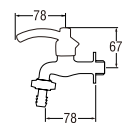

SINK TAP with COUPLING

Rp. 347.000,-

PY30JMR (Blister)

Rp. 352.000,-

• Ceramic cartridge type

Y30JSX (Box)

SINK TAP with COUPLING

Rp. 352.000,-