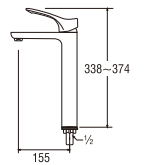

Y4700-L-CHROME
SINGLE LEVER BASIN TAP
Rp. 2.780.000,-

• Cold water only