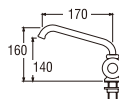

SWINGING SINK TAP

Rp. 550.000,-

- Spindle kerep type

A57JC

SWINGING SINK TAP

Rp. 545.000,-

- Spindle kerep type

A59JSX-HM-BLACK