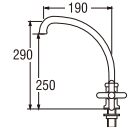

A59JP

SWINGING SINK TAP

Rp. 595.000,-

- Spindle kerep type

PA59JSX-PM

SWINGING SINK TAP with WATER FILTER

Rp. 920.000,-

PM7240