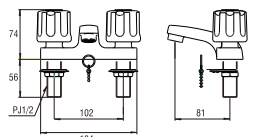

K51-W
BASIN MIXER

Rp. 2.850.000,-

- Spindle kerop type
- Hot & Cold water