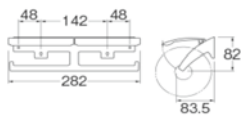

W3701-C

PAPER HOLDER

Rp. 1.550.000,-

- For paper replacement, a space of 120mm or more is required on the right side.
- Include screw

W3801-D

DOUBLE PAPER HOLDER

Rp. 3.700.000,-

- For paper replacement, a space of 120mm or more is required on the left side and the right side.
- Include screw