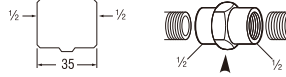

PT24
BUSHING 1/2 X 3/4"