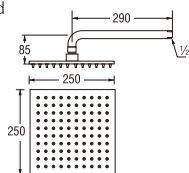

S17C-L
RAIN SHOWER
Rp. 2.850.000,-

- Adjustable shower head

S170-L
RAIN SHOWER
Rp. 1.150.000,-

- Adjustable shower head

S17S-L
RAIN SHOWER
Rp. 2.950.000,-

- Adjustable shower head

S23
CEILING SHOWER
Rp. 1.850.000,-