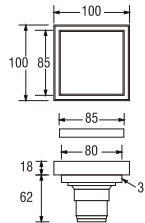

HN905
POP-UP
FLOOR STRAINER
Rp. 490.000,-