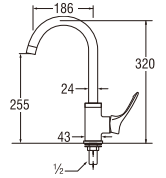

A530-BLACK
STAINLESS STEEL
SINGLE LEVER SINK TAP
Rp. 1.500.000,-

- With swinging pipe
- Cold water only