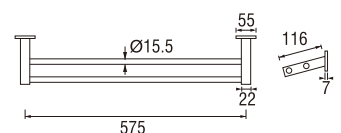

PWN5320-BLACK
DOUBLE TOWEL HOLDER
Rp. 680.000,-

• Include screw