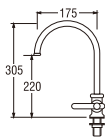

PA58JSX (Blister)

SWINGING SINK TAP

Rp. 575.000,-

- Double spindle kerep type