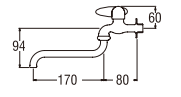

- Ceramic cartridge type