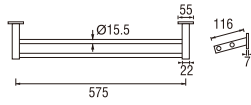

PWN5310
TOWEL HOLDER
Rp. 278.000,-

PWN5320-BLACK
DOUBLE TOWEL HOLDER
Rp. 680.000,-

PWN5310-BLACK
TOWEL HOLDER
Rp. 415.000,-

W5711-D
TOWEL HOLDER

Rp. 1.700.000,-

• Include screw

W5711-W
TOWEL HOLDER

Rp. 1.700.000,-