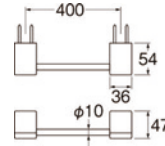

Rp. 1.700.000,-

• Include screw

W5711-C
TOWEL HOLDER