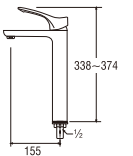

Y4700-L-GREY
SINGLE LEVER BASIN TAP
Rp. 3.400.000,-

•Cold water only