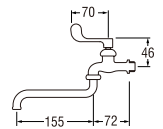

PEA15R (Blister)

Rp. 320.000,-

• Spindle kerep type