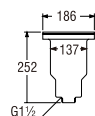

Sink Strainer

H650

SINK STRAINER

Rp. 1.380.000,-

• With basket strainer inside
Max. temp. 60°C.