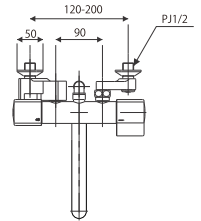

SK18CS5-13

THERMOSTATIC BATH MIXER
with HAND SHOWER

Rp. 7.000.000,-

- Hose length 1.6m
- Shower bracket included