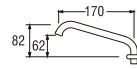

PA26J-60X
SPAREPART PIPE
Rp. 260.000,-

Useable for :