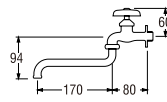

Swinging Sink Tap

A10JC (Box)
SWINGING SINK TAP
Rp. 395.000,-

PA10JC (Blister)
Rp. 400.000,-

- Spindle kerep type

A10J (Box)
SWINGING SINK TAP
Rp. 390.000,-

PA10J (Blister)
Rp. 395.000,-

- Spindle kerep type