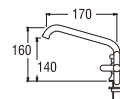

A57JC

SWINGING SINK TAP

Rp. 545.000,-

- Spindle kerep type