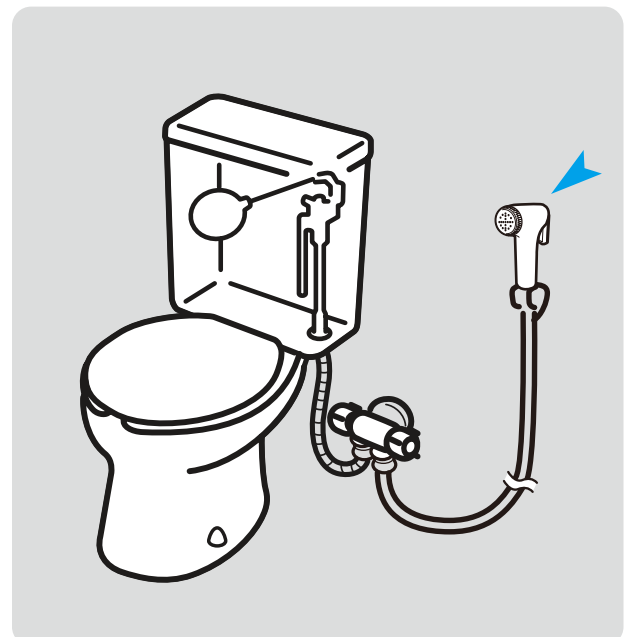

Toilet Shower

	WHITE / PASTEL IVORY / BLACK	CHROME
SN75C (Box)	Rp. 210.000	Rp. 305.000
PSN75C (Blister)	Rp. 215.000	Rp. 310.000
PSN75-80X (Head only)	Rp. 165.000	Rp. 230.000

- Hose length 1.2m
- Shower bracket included

	WHITE	CHROME
SN77C (Box)	Rp. 215.000	Rp. 310.000
PSN77C (Blister)	Rp. 220.000	Rp. 315.000
PSN77-80X (Head only)	Rp. 170.000	Rp. 235.000

- Hose length 1.2m
- Shower bracket included

	WHITE
S75C (Box)	Rp. 475.000
PS75C (Blister)	Rp. 480.000
PS75-80X (Head only)	Rp. 330.000

- Hose length 1.3m
- Shower bracket included