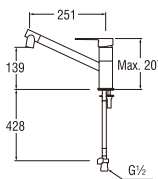

K87121ET6JV-13
ULTRA FINE BUBBLE
SINGLE LEVER SINK MIXER
Rp. 7.480.000,-

- Pull-out shower head/spout with 1.1mtrs metal hose
- Changeable shower patterns

K875JDVZ-1-13
SINGLE LEVER SINK MIXER
Rp. 5.600.000,-