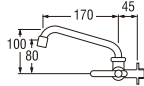

Rp. 575.000,-

PA27JRN-HM (Blister)

Rp. 580.000,-

- Double Spindle kerep type
- Effervescent water flow with "Hô matsu" aerator.

A27JRN
SWINGING SINK TAP