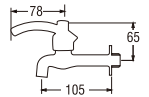

• Spindle kerep type

Y20P
SINK TAP
Rp. 257.000,-

• Spindle kerep type

Y20RN
SINK TAP
Rp. 272.000,-

• Double spindle kerep type

Y20SX (Box)
SINK TAP
Rp. 262.000,-

PY20SX (Blister)
Rp. 267.000,-
• Ceramic cartridge type