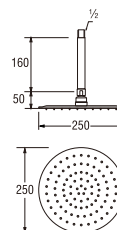

- Adjustable shower head

S24
CEILING SHOWER
Rp. 2.200.000,-