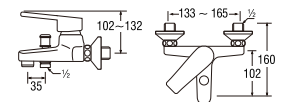

PSN34-845-BLACK
SHOWER BRACKET
Rp. 106.000,-