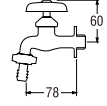

• Double spindle kerep type

Y30JC

SINK TAP with COUPLING

Rp. 342.000,-

• Spindle kerep type

Y30J (Box)

SINK TAP with COUPLING

Rp. 337.000,-