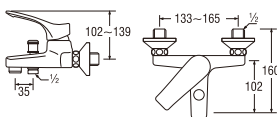

Rp. 1.450.000,-

- Useable for shower bath mixer

SK27351-CH
SINGLE LEVER BATH MIXER
with SHOWER SET