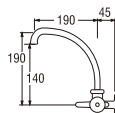

A29JMR (Box)
SWINGING SINK TAP
Rp. 575.000,-

PA29JMR (Blister)
Rp. 580.000,-

- Ceramic cartridge type

A29JSX (Box)
SWINGING SINK TAP
Rp. 580.000,-

PA29JSX (Blister)
Rp. 585.000,-

- Ceramic cartridge type

A29JSX-HM (Box)
SWINGING SINK TAP
Rp. 615.000,-