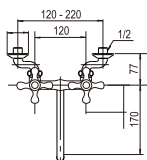

- Spindle kerep type

- With swinging pipe
- Cold water only

- With swinging pipe
- Cold water only

K131Y-13
SINK MIXER
Rp. 3.640.000,-