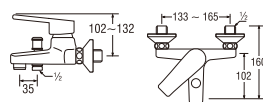

Rp. 6.300.000,-

- Hose Length 1.6 m.
- Shower Bracket Included.

SK3853C-CH
SINGLE LEVER BATH MIXER
with SHOWER SET

Rp. 2.058.000,-

- Metal Hose Length 1.5 m
- Shower Bracket Included

SK3853-X
SINGLE LEVER BATH MIXER