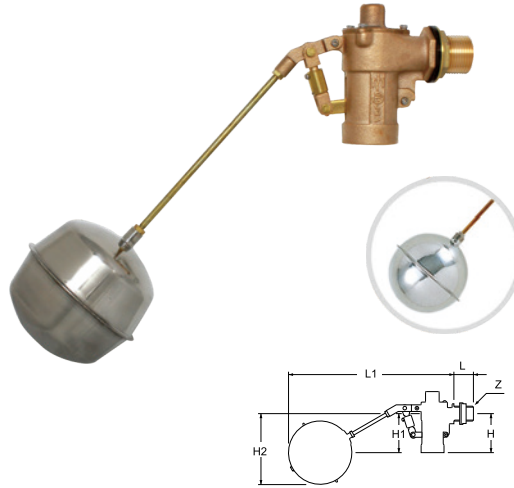

V57

FLOATING BALL TAP

Size (inch)	Price List
1	Rp. 5.850.000
1 ¼	Rp. 7.050.000
1 ½	Rp. 8.850.000
2	Rp. 11.150.000

- Floating ball : Stainless Steel (SUS316)
- Maximum water temperature 120° C.
- Workable on water pressure 0.098 ~ 0.74MPa (1 ~ 7.5Kgf/cm²)
- For V57 size 2", use spherical floating ball
- Size 1¼, 1½, 2" : does not have a mounting nut