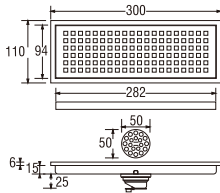

HN901
FLOOR STRAINER
Rp. 820.000,-