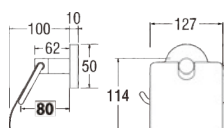

WN3700-BLACK

PAPER HOLDER

Rp. 610.000,-