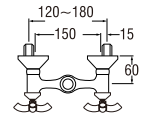

- Spindle kerep type

K35C
SINK MIXER
Rp. 1.260.000,-

- Spindle kerep type

K35C-X
SINK MIXER
Rp. 1.230.000,-

- Spindle kerep type

Y50JC (Box)
BASIN TAP
Rp. 352.000,-

PY50JC (Blister)
Rp. 357.000,-

• Spindle kerep type