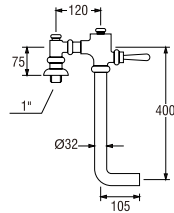

How it works

V92
URINAL FLUSH VALVE
Rp. 1.230.000,-