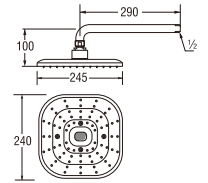

PS21-L
RELAXATION WALL SHOWER
Rp. 1.060.000,-

- Adjustable shower head
- Adjustable shower patterns
- 3 (three) patterns by pushing the button