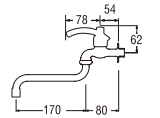

A10JSX-HM-BLACK
SWINGING SINK TAP
Rp. 690.000,-

- Ceramic cartridge type
- Effervescent water flow with "Hō matsu" aerator.

A10JSX-HM (Box)
SWINGING SINK TAP
Rp. 440.000,-