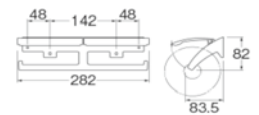

W3801-W

DOUBLE PAPER HOLDER

Rp. 3.700.000,-

- For paper replacement, a space of 120mm or more is required on the left side and the right side.
- Include screw

W3801-C

DOUBLE PAPER HOLDER

Rp. 2.900.000,-

- For paper replacement, a space of 120mm or more is required on the left side and the right side.
- Include screw