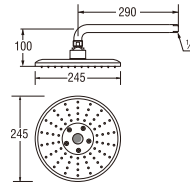

S104-63X2-MDP
PIPE WALL SHOWER
Rp. 2.370.000,-

PS14-L
RELAXATION WALL SHOWER
Rp. 1.010.000,-

- Adjustable shower head

PS20-L
RELAXATION WALL SHOWER
Rp. 1.030.000,-

- Adjustable shower head
- Adjustable shower patterns
- 3 (three) patterns by pushing the button