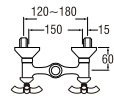

Rp. 1.520.000,-

- Metal hose length 1.5m
- Shower head with On/Off button
- Shower bracket included
- Spindle kerep type

K35C-X
BATH MIXER