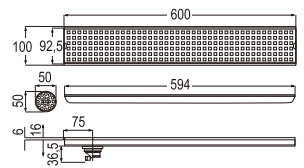

H902-600
FLOOR STRAINER
Rp. 2.666.000,-

H901-600
FLOOR STRAINER
Rp. 2.520.000,-