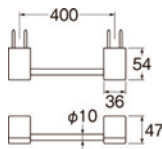

• Include screw

W5711-W
TOWEL HOLDER
Rp. 1.700.000,-