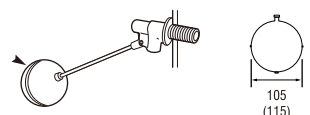

PR370
CLEAN-OUT WRENCH
Rp. 250.000,-

PT30A
HOSE NIPPLE
Rp. 100.000,-

PR32
KEY TAP
Rp. 66.000,-

VN41-84-105
VN41-84-115
FLOATING BALL (Ball Tap Sparepart)

VN41-84-105	VN41-84-115
Rp. 51.500	Rp. 72.000

- Made of HDPE (High-Density PolyEthylene)
- Diameter 105mm : useable for ball tap size : 1/2 & 3/4
- Diameter 115mm : useable for ball tap size : 1"