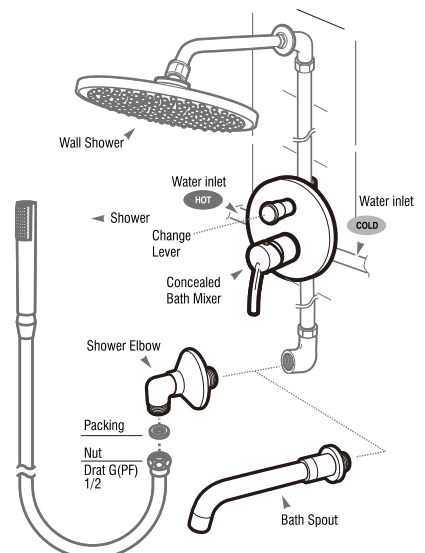

Bath Spout & Shower Elbow

KN9100
BATH SPOUT
Rp. 890.000,-

KN9200
BATH SPOUT
Rp. 860.000,-

PT205
SHOWER ELBOW
Rp. 174.000,-

• Useable to attach shower hose

PT205-BLACK
SHOWER ELBOW
Rp. 204.000,-

• Useable to attach shower hose