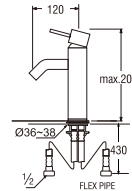

KN350-S
SINGLE LEVER BASIN MIXER

Rp. 1.470.000,-

- Hot & Cold water