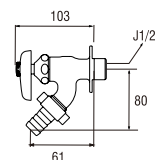

Y30J (Box)
SINK TAP with COUPLING

Rp. 337.000,-

PY30J (Blister)

Rp. 342.000,-

- Spindle kerep type

Y80J-13
SILL COCK with HOSE COUPLING

Rp. 580.000,-

- Spindle kerep type