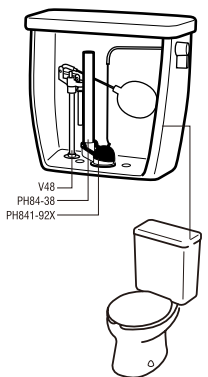

VN41 / PVN41

FLOATING BALL TAP

Size (inch)	VN41 (Box)	PVN41 (Blister)
1/2	Rp. 315.000	Rp. 320.000
3/4	Rp. 385.000	Rp. 390.000
1	Rp. 485.000	Rp. 490.000

- Max. water pressure 0.5MPa.
- Tap & Stick made of Brnass
- Floating Ball made of HDPE (High-Density PolyEthylene)

	L	L1	H	Z	R.Ball	Stick
13 (1/2")	305	34	100	G1/2	105	160
20 (3/4")	380	36	100	G3/4	115	220
25 (1")	500	38	60	G1	115	330

VN44J / PVN44J

FLOATING BALL TAP

Size (inch)	VN44J (Box)	PVN44J (Blister)
1/2	Rp. 365.000	Rp. 370.000
3/4	Rp. 435.000	Rp. 440.000
1	Rp. 565.000	Rp. 570.000

- Max. water pressure 0.75MPa.
- Tap & Stick made of Brass
- Floating Ball made of HDPE (High-Density PolyEthylene)
- Valve Body: JIS Design (Japan Industrial Standar Design).
- Heavy duty tap with vertical Leverage system

	L	L1	L2	H	Z	R.Ball	Stick
13 (1/2")	305	35	25	130	G1/2	105	160
20 (3/4")	380	35	40	180	G3/4	115	220
25 (1")	520	38	49	240	G1	115	330

PH84-38

LOW-TANK SIPHON

Rp. 840.000,-

PH841-92X

LOW-TANK RUBBER FLOAT

Rp. 168.000,-

V48

VERTICAL FLOATING BALL TAP

Rp. 1.470.000,-

- Workable on water pressure 0.098 ~ 0.74 MPa.