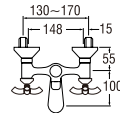

- Hose length 1.3m
- Shower head with On/Off button
- Shower bracket included
- Spindle kerep type