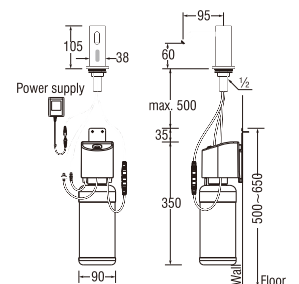

EY500

SENSOR BASIN TAP

Rp. 5.300.000,-

- Power supply : DC 6V.
- Workable on water pressure 0.05 ~ 0.75MPa
- Water temperatures 0 ~ 55° C.

EW502

AUTOMATIC SOAP DISPENSER

Rp. 4.700.000,-

- Foaming soap system
- Power supply: AC100V-240V 50/60Hz or DC 6V (Battery Size D 1.5V x 4 pcs)
- Adjustable Sensing distance: 10 ~ 20 cm.
- Adjustable volume dispensed: Each time 1.0 - 2.0 ml.
- Bottle Capacity: 1.000 ml.