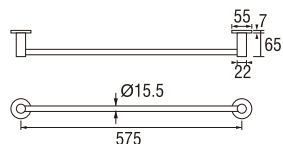

PWN5310-BLACK
TOWEL HOLDER
Rp. 415.000,-

• Include screw