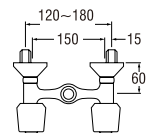

- Spindle kerep type

K35C
SINK MIXER
Rp. 1.260.000,-

- Spindle kerep type

K35C-X
SINK MIXER
Rp. 1.230.000,-

- Spindle kerep type

Y50JC (Box)
BASIN TAP
Rp. 352.000,-

PY50JC (Blister)
Rp. 357.000,-

• Spindle kerep type