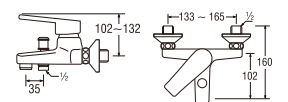

Rp. 6.500.000,-

- Hose Length 1.6 m
- Shower Bracket Included

Rp. 6.300.000,-

- Hose Length 1.6 m.
- Shower Bracket Included.

Rp. 2.058.000,-

- Metal Hose Length 1.5 m
- Shower Bracket Included

Rp. 1.575.000,-