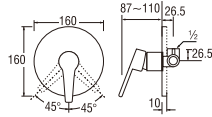

V103N-BLACK
COANCELED BATH MIXER WITH DIVERTER VALVE
Rp. 2.350.000,-

- With Diverter Valve to & to Bath Spout.