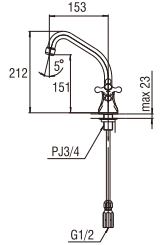

K811YV-13
SWINGING SINK TAP
Rp. 5.850.000,-

- Spindle kerep type

KN8770-BLACK
SINGLE LEVER SINK MIXER
Rp. 1.890.000,-

- With flexible swinging pipe

KN8700
SINGLE LEVER SINK MIXER
Rp. 1.700.000,-

- With swinging pipe