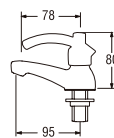

PY50JSX (Blister)
Rp. 367.000,-

• Ceramic cartridge type