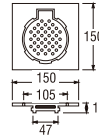

HN941-100 (Box)
S/S FLOOR STRAINER 4"
Rp. 165.000,-

HN941-150
S/S FLOOR STRAINER 6"
Rp. 245.000,-

PHN941-100 (Blister)
Rp. 170.000,-