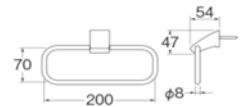

Rp. 1.200.000,-

• Include screw

PWN530
TOWEL RING