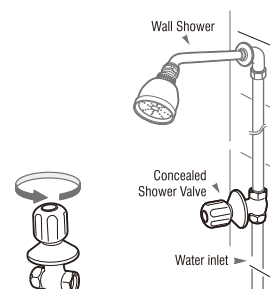

- Useable for Concealed Valve with "Spindle Kerep Type"