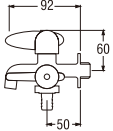

PF10PR (Blister)
Rp. 566.000,-

- Ceramic cartridge type
- Useable for shower tap

F11MR (Box)
TWO-WAY SINK TAP with COUPLING
Rp. 585.000,-

PF11MR (Blister)
Rp. 590.000,-

- Ceramic cartridge type
- Useable for shower tap