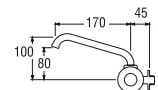

Rp. 520.000,-

- Spindle kerep type

A27JP-L2 (Box)
SWINGING SINK TAP