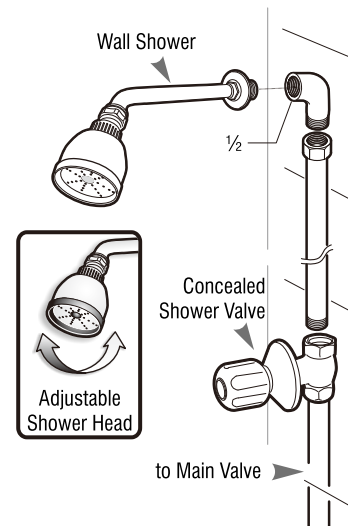

S11 (Box)
WALL SHOWER
Rp. 555.000,-

PS11 (Blister)
Rp. 560.000,-

- Adjustable shower head

S19 (Box)
WALL SHOWER
Rp. 555.000,-

PS19 (Blister)
Rp. 560.000,-

- Adjustable shower head

Wall Shower Installation

Relaxation Shower Set