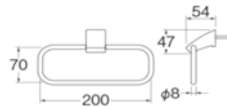

W5701-C
TOWEL RING
Rp. 1.200.000,-

• Include screw