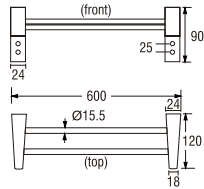

PWN531
TOWEL HOLDER
Rp. 262.000,-