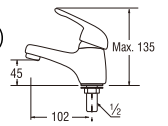

Rp. 885.000,-

• Cold water only

Y501R (Box)

SINGLE LEVER BASIN TAP

Rp. 860.000,-

PY501R (Blister)

Rp. 865.000,-

• Cold water only