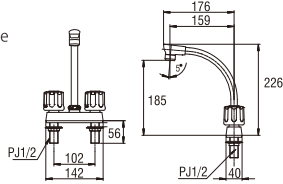

K71D-W
DECK TYPE SINK MIXER
Rp. 3.250.000,-

- Spindle kerep type