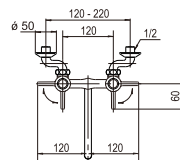

- Spindle kerep type

- With swinging pipe
- Cold water only

- With swinging pipe
- Cold water only

K11-1-JRN
SINK MIXER
Rp. 3.200.000,-