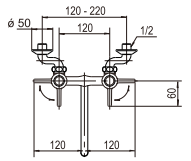

K131Y-13
SINK MIXER

Rp. 3.640.000,-

- Hot & Cold water