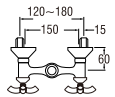

Rp. 1.240.000,-

- Useable for shower bath mixer
- Spindle kerep type

SK36P-CH
BATH MIXER
With SHOWER SET