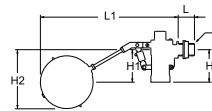

V57

FLOATING BALL TAP

Size (inch)	Price List
1	Rp. 5.850.000
1 ¼	Rp. 7.050.000
1 ½	Rp. 8.850.000
2	Rp. 11.150.000

- Floating ball : Stainless Steel (SUS316)
- Maximum water temperature 120° C.
- Workable on water pressure 0.098 ~ 0.74MPa (1 ~ 7.5Kgf/cm²)
- For V57 size 2", use spherical floating ball
- Size 1¼, 1½, 2" : does not have a mounting nut

V52

FLOATING BALL TAP

Size (inch)	Price List
½	Rp. 3.150.000
¾	Rp. 3.650.000
1	Rp. 4.450.000
1 ¼	Rp. 5.550.000
1 ½	Rp. 6.950.000
2	Rp. 9.050.000

- Floating ball : HDPE (High-Density PolyEthylene)
- Maximum water temperature 60° C.
- Workable on water pressure 0.098 ~ 0.74MPa (1 ~ 7.5Kgf/cm²)
- Size 1¼, 1½, 2" : does not have a mounting nut

	L1		L	H	H1		H2	Z	R.Ball	Pole Length X Dia.
	When the water discharge	When sealing			When sealing	When the water discharge				
13 (½")	205 ~ 251	307 ~ 337	30	48	52 ~ 116	230 ~ 260	PJ1/2	95	160X6	
20 (¾")	153 ~ 220	332 ~ 374	35	72	140 ~ 185	330 ~ 335	PJ3/4	115	200X6	
25 (1")	172 ~ 240	345 ~ 395	35	78	150 ~ 210	330 ~ 335	PJ1	115	200X6	
30 (1¼")	170 ~ 250	359 ~ 413	22	84	110 ~ 190	340 ~ 355	R11/4	115	220X6	
40 (1½")	310 ~ 458	460 ~ 575	23	85	55 ~ 253	309 ~ 430	R11/2	135	300X8	
50 (2")	305 ~ 454	496 ~ 610	26	98	69 ~ 278	370 ~ 485	R2	150	300X8	

L1, H1 during hydrostatic pressure 0.3MPa

V420

FLOATING BALL TAP 1¼"

Rp. 3.650.000,-

- Maximum water temperature 60° C.
- Workable on water pressure 0.098 ~ 0.74 MPa (1 ~ 7.5Kgf/cm²)

	L	L1	H	H1
1¼	465	47	265	130

PT726

LOCK NUT 1/2"

Size (inch)	Price List
½	Rp. 13.500
¾	Rp. 15.500
1	Rp. 18.000

SIZE	L
½	35
¾	40
1	49

VN41-84-105

FLOATING BALL (Ball Tap Sparepart)

Rp. 51.500,-

VN41-84-115

Rp. 72.000,-

- Made of HDPE (High-Density PolyEthylene)
- Diameter 105mm : useable for ball tap size : ½ & ¾
- Diameter 115mm : useable for ball tap size : 1"