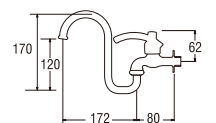

A10JP-L2
SWINGING SINK TAP
Rp. 430.000,-
• Spindle kerep type

A10JP-L3
SWINGING SINK TAP
Rp. 450.000,-
• Spindle kerep type

A16JC
SWINGING SINK TAP
Rp. 560.000,-
• Spindle kerep type

A16JSX
SWINGING SINK TAP
Rp. 570.000,-
• Ceramic cartridge type