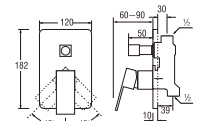

Rp. 2.580.000,-

• With Diverter Valve to Wall Shower
& to Bath Spout

V100
CONCEALED BATH MIXER

Rp. 1.200.000,-