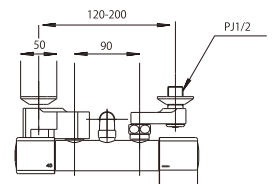

SK18C-S9

THERMOSTATIC BATH MIXER
with HAND SHOWER

Rp. 6.680.000,-

- Hose length 1.6m
- Shower bracket included