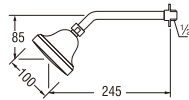

- Adjustable shower head

S24
CEILING SHOWER
Rp. 2.200.000,-

- Adjustable shower head

Shower

S12 (Box)
RELAXATION WALL SHOWER
Rp. 575.000,-

PS12 (Blister)
Rp. 580.000,-

- Adjustable shower head

S13 (Box)
RELAXATION WALL SHOWER
Rp. 590.000,-