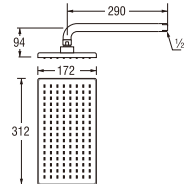

- Adjustable shower head