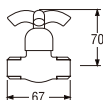

V10JP (Box)
SHOWER VALVE
Rp. 415.000,-

PV10JP (Blister)
Rp. 420.000,-

- Spindle kerep type
- Concealed installation

V20JP
SHOWER VALVE
Rp. 260.000,-

- Spindle kerep type

V20JPR
SHOWER VALVE
Rp. 263.000

- Ceramic cartridge type