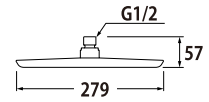

S1045F2-MDP
WALL SHOWER HEAD
Rp. 3.020.000,-