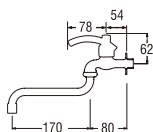

PA10JSX (Blister)
Rp. 410.000,-

PA10JSX-HM (Blister)
Rp. 445.000,-

- Ceramic cartridge type
- Effervescent water flow with "Hō matsu" aerator.

A10JSX (Box)
SWINGING SINK TAP
Rp. 405.000,-