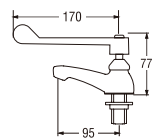

• Spindle kerep type

Y50JSX (Box)
BASIN TAP
Rp. 362.000,-

PY50JSX (Blister)
Rp. 367.000,-

• Ceramic cartridge type

Y50JRN-L
BASIN TAP
Rp. 402.000,-

• Double spindle kerep type

Y50JP
BASIN TAP
Rp. 357.000,-

• Spindle kerep type