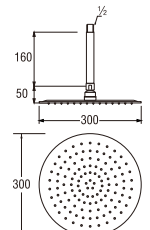

- Adjustable shower head