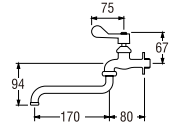

A10JRN
SWINGING SINK TAP
Rp. 415.000,-

- Double Spindle kerep type