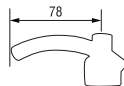

- For faucet with Ceramic cartridge type or Double spindle kerep type
- Metal Handle type, Chrome finished