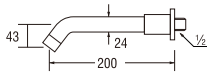

Rp. 1.950.000,-

• With Diverter Valve to Wall Shower
& to Bath Spout

Bath Spout & Shower Elbow

KN9100
BATH SPOUT
Rp. 890.000,-

KN9200
BATH SPOUT
Rp. 860.000,-

PT205
SHOWER ELBOW
Rp. 174.000,-

• Useable to attach shower hose