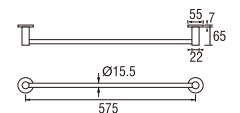

PWN5310
TOWEL HOLDER
Rp. 278.000,-

PWN5320-BLACK
DOUBLE TOWEL HOLDER
Rp. 680.000,-

PWN5310-BLACK
TOWEL HOLDER
Rp. 415.000,-

W5711-D
TOWEL HOLDER

Rp. 1.700.000,-

• Include screw

W5711-W
TOWEL HOLDER

Rp. 1.700.000,-