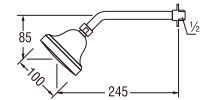

S13 (Box)
RELAXATION WALL SHOWER
Rp. 590.000,-

PS13 (Blister)
Rp. 595.000,-

- Adjustable shower head
- Adjustable shower patterns
- 4 (four) patterns by rotating faceplate