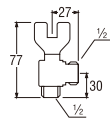

PV62-X (Blister)
Rp. 520.000,-

V66 (Box)
BALL VALVE
Rp. 480.000,-

PV66 (Blister)
Rp. 485.000,-