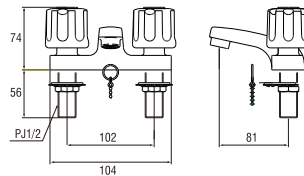

KN350-S-BLACK

SINGLE LEVER BASIN MIXER

Rp. 1.570.000,-

- Hot & Cold water