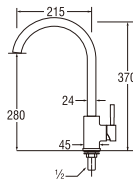

- With swinging pipe.
- Cold water only

A530-BLACK
STAINLESS STEEL
SINGLE LEVER SINK TAP
Rp. 1.500.000,-

- With swinging pipe
- Cold water only

A530
STAINLESS STEEL
SINGLE LEVER SINK TAP
Rp. 1.160.000,-

- With swinging pipe
- Cold water only