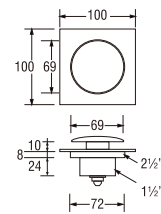

H902-600
FLOOR STRAINER
Rp. 2.666.000,-

H901-600
FLOOR STRAINER
Rp. 2.520.000,-