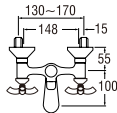

SK36C-W
BATH MIXER
With SHOWER SET

Rp. 1.410.000,-

- Hose length 1.3m
- Shower head with On/Off button
- Shower bracket included
- Spindle kerep type

SK31P-CH
BATH MIXER With SHOWER SET

Rp. 1.780.000,-

- Metal hose length 1.5m
- Shower head with On/Off button
- Shower bracket included
- Spindle kerep type