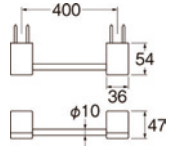

Rp. 1.250.000,-

• Include screw

W5701-D
TOWEL RING