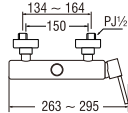

K35P
SINK MIXER
Rp. 1.270.000,-

- Spindle kerep type