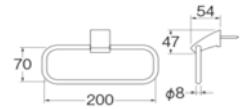

W5711-D
TOWEL HOLDER
Rp. 1.700.000,-