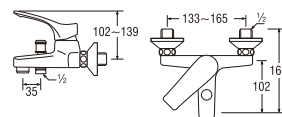

Rp. 1.760.000,-

- Metal hose length 1.5m
- Shower bracket included

SK27351
SINGLE LEVER BATH MIXER
with SHOWER SET