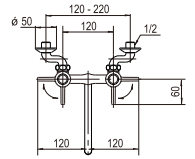

- With swinging pipe
- Changeable shower patterns
- Pull-out shower head with metal hose

KN870
SINGLE LEVER SINK MIXER
Rp. 1.260.000,-

- With swinging pipe

K11-1-JRN
SINK MIXER
Rp. 3.200.000,-

K131Y-13
SINK MIXER
Rp. 3.640.000,-