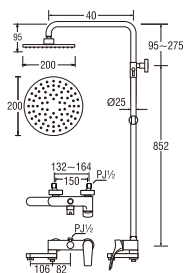

Rp. 6.050.000,-

- Column set with change lever to rain shower or hand shower
- Adjustable hand shower bracket height
- Adjustable rain shower column height : 95mm ~ 275mm