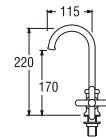

SWINGING SINK TAP

Rp. 565.000,-

PA56JSX (Blister)

Rp. 570.000,-

- Ceramic cartridge type