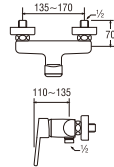

SK183100-CH
SINGLE LEVER BATH MIXER
With SHOWER SET

Rp. 2.350.000,-

- Metal hose length 1.5m
- Shower head with On/Off button
- Shower bracket included

SK183100-W
SINGLE LEVER BATH MIXER
With SHOWER SET