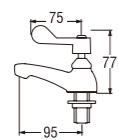

• Double spindle kerep type