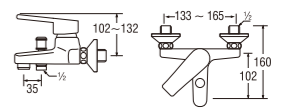

- Useable for shower bath mixer

SK27351
SINGLE LEVER BATH MIXER
with SHOWER SET