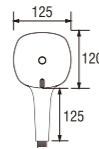

- Hose length 1.5m
- Shower bracket included

● **New Series**

SAN-EI

SAN-EI

Chrome Series

PS3650C
SELF CLEANING SHOWER SET

- Face plate with automatic self-cleaning button
- Adjustable shower patterns
- 3 patterns by rotating the face plate
- Hose lenght 1,5m
- Shower bracket included