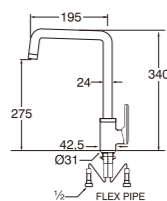

- Spindle kerep type

EY26R (Box)
PEY26R (Blister)
SINK TAP

- Ceramic cartridge type

EY51R
SINGLE LEVER SINK MIXER

- Swinging pipe
- Hot and cold water

EY50R
SINGLE LEVER SINK MIXER

- Swinging pipe
- Hot and cold water