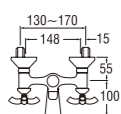

- Useable for shower bath mixer
- Spindle kerep type

SK31C-X
BATH MIXER