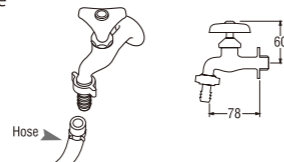

- Spindle kerep type

Y80J-13
SILL COCK with Coupling

- Spindle kerep type