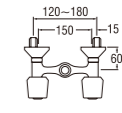

- Useable for shower bath mixer
- Spindle kerep type

SK31P-X
BATH MIXER