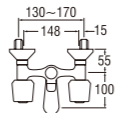

- Hose length 1.3m
- Shower head with On/Off button
- Shower bracket included
- Spindle kerep type

SK38C
BATH MIXER
with RELAXATION SHOWER

- Metal hose length 1.5m
- Adjustable shower patterns
- 6 (six) patterns by rotating the faceplate
- Shower bracket included
- Spindle kerep type