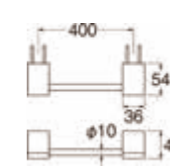

• Include screw

W5711-C
TOWEL HOLDER