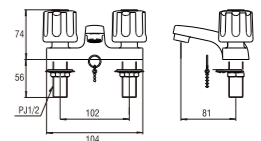

• Spindle kerep type
• Hot & Cold water