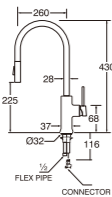

A56JRN
SWINGING SINK TAP