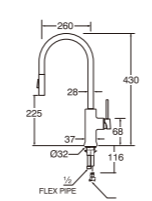

- Pull out hose
- Changeable water flow
- Cold only water

EY36R (Box)
PEY36R (Blister)
SINK TAP