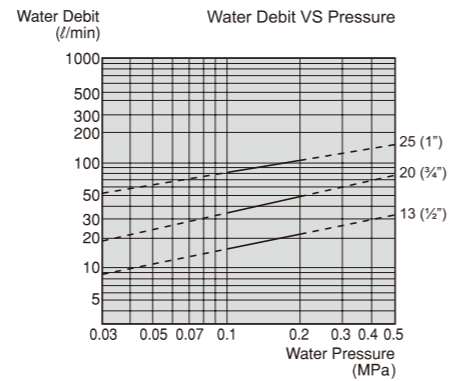

L	L1	L2	H	Z	R.Ball	Stick
13 (1/2")	305	35	25	130	G1/2	105	160
20 (3/4")	380	35	40	180	G3/4	115	220
25 (1")	520	38	49	240	G1	115	330