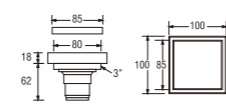

HN508-S (Box)
PHN508-S (Blister)
SQUARE FLOOR STRAINER
4 x 3" / 4 x 2"

• With locking plate