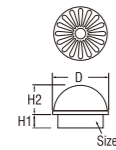

- Material : Brass
- Size 2, 3, 4 (inch)

Size	D	H1	H2
2"	70	17	34
3"	100	20	44
4"	124	30	58