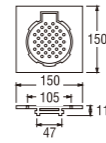

● **Floor Strainer**

- Material : Brass
- Size 2, 3, 4 (inch)

Size	D	H1	H2
2"	70	17	34
3"	100	20	44
4"	124	30	58

- Material : ABS
- Size 3 (inch)

Size	D	H1	H2
3"	100	20	44

- Size 2, 3, 4, 6 (inch)

Size	D	H
2"	65	18
3"	92	18
4"	117	19
6"	170	24

- Size 2, 3, 4, (inch)

Size	D	H
2"	75	19
3"	105	19
4"	130	20