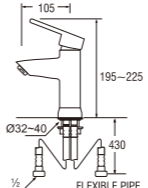

K37610EJV-13
SINGLE SPRAY MIXING TAP

• Pull-out shower head/spout with 1 mtrs metal hose
• Changeable shower patterns
• Hot & Cold water