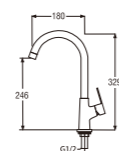

A56JSX (Box)
SWINGING SINK TAP

PA56JSX (Blister)
SWINGING SINK TAP

- Ceramic cartridge type

A550
SINGLE LEVER SINK TAP

- With swinging pipe
- Cold water only

A560
SINGLE LEVER SINK TAP

- With swinging pipe
- Cold water only