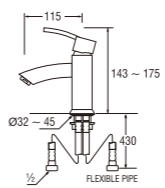

• Can rotate 360° for maximum flexibility
• Hot and cold water

KN370 COFFEE GOLD
SINGLE LEVER BASIN MIXER

• Hot and cold water

KN380
SINGLE LEVER BASIN TAP

• Hot and cold water

KN350-S-BLACK
SINGLE LEVER BASIN MIXER