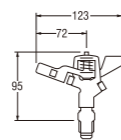

Water Pressure	MPa	0.1	0.2	0.3
Water Debit	L/min	16.0	22.0	26.0
Radius	m	13.0	22.0	25.0

Y70J (Box)
PY70J (Blister)
SINK TAP with Coupling

- Spindle kerep type