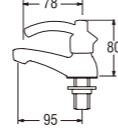

Y50JSX (Box)
PY50JSX (Blister)
BASIN TAP

Y506
BASIN TAP

Y510R (Box)
PY510R (Blister)
SINGLE LEVER BASIN TAP

• Double spindle kerep type

• Ceramic cartridge type

• Ceramic cartridge type

• Cold water only

• Cold water only