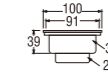

PHN51F-S (Blister)
STAINLESS STEEL
STRAINER PLATE