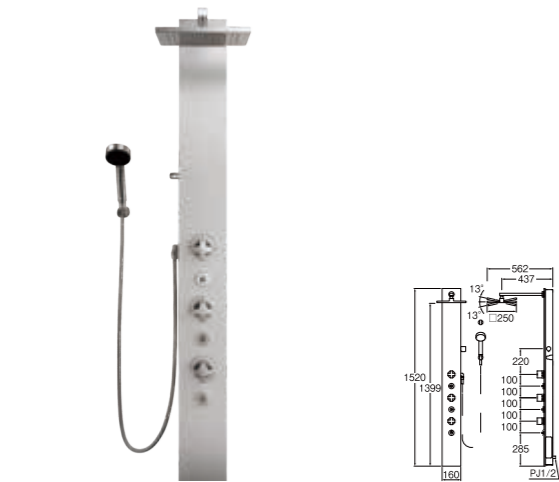

KN8770-BLACK
SINGLE LEVER SINK MIXER

• With flexible swinging pipe
• Hot and Cold water

PSN80C- BK
TOILET SHOWER SET

• Hose length 1,2m
• Shower bracket included

Premium Series

SK9880A
PANEL-MOUNTED THERMOSTATIC SHOWER MIXER