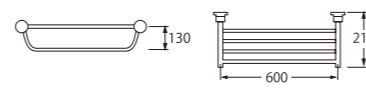

W5711-D
TOWEL HOLDER