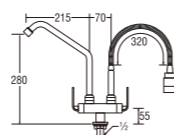

- With swinging pipe
- Cold water only
- Ceramic cartridge type

A56JRN-HM
SWINGING SINK TAP