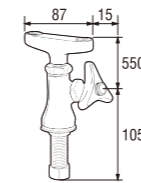

SK3900-X
SINGLE LEVER BATH MIXER

KN580
SINGLE LEVER BASIN MIXER

- Rotate 360° for maximum flexibility
- Hot and cold water

Y55A-13
EYEWASH FAUCET
(KRAN PENCUCI MATA)

- Spindle kerep type

Y25A-13
EYEWASH FAUCET
(KRAN PENCUCI MATA)