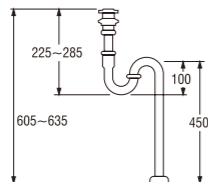

● **P-Trap**

- Pull-up type
- Easy to clean

H70
S-TRAP

● **Drain Hose**

- Size 1.0, 1.5, 2.0, 3.0 (m)
- Max. temp. 60°C.

- Size 1.0, 1.5 (m)
- Max. temp. 60°C.

- Max. temp. 60°C.

- Max. temp. 60°C.

- Size 1.0, 1.5, 2.0, 3.0 (m)

Sink Strainer

- With basket strainer inside
- Max. temp. 60°C.

- With basket strainer inside
- Max. temp. 60°C.

- With basket strainer inside
- Max. temp. 60°C.