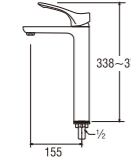

Y4700-L-BLACK
SINGLE LEVER BASIN TAP

• Cold water only