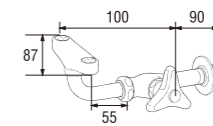

- Spindle kerep type

EY26R (Box)
PEY26R (Blister)
SINK TAP