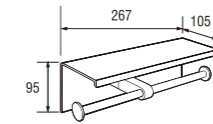

• Tissue placement area 138mm
• Included screw