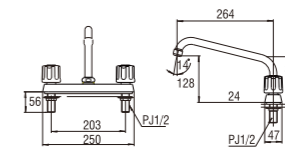

K875JDVZ-1-13
SINGLE LEVER SINK MIXER

H770-88
WATER BUCKET

K71D-W
DECK TYPE SINK MIXER

- Spindle kerep type

K611-W
DECK TYPE SINK MIXER

- Spindle kerep type

K811YV-13
SWINGING SINK TAP

- Spindle kerep type