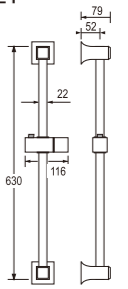

• Adjustable shower bracket
• Metal hose length 1.5m

• Adjustable shower bracket
• Metal hose length 1.5m

PW503-X
SLIDE BAR

PW502-X
SLIDE BAR

PW501-X
SLIDE BAR

• Adjustable shower bracket

• Adjustable shower bracket

• Adjustable shower bracket