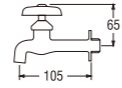

● Sink Tap

SAN-EI

SAN-EI

EY26R (Box)
PEY26R (Blister)
SINK TAP

• Ceramic cartridge type

Y20 (Box)
PY20 (Blister)
SINK TAP

• Spindle kerep type

Y20PR (Box)
PY20PR (Blister)
SINK TAP