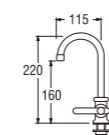

- Double spindle kerep type

A57JRN
SWINGING SINK TAP