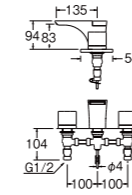

K4780PJV-13
SINGLE LEVER BASIN MIXER WITH POP-UP WASTE