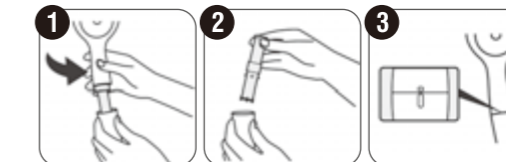

How to Replace the Cartridge