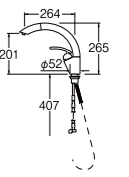

SK18C-T5L19
THERMOSTATIC BATH MIXER WITH SHOWER SET

K4790NJV-13
SINGLE LEVER BASIN MIXER

SK2890-13
THERMOSTATIC BATH MIXER WITH SHOWER SET

K8790JHV-13
SINGLE LEVER SINK MIXER

- Swinging Pipe
- Pull-out shower head with metal hose (1.2 m)