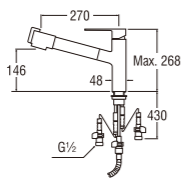

PM71750M-1
WATER PURIFIER CARTRIDGE