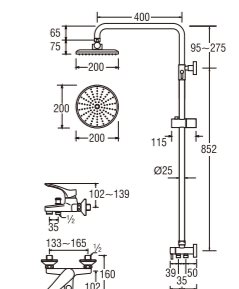

- Column set with change lever to rain shower or hand shower
- Adjustable hand shower bracket height
- Adjustable rain shower column height : 50mm ~ 420mm

W7750-X
COLUMN SHOWER SET

- Column set with change lever to rain shower or hand shower
- Changeable rain shower pattern
- Changeable hand shower pattern
- Adjustable hand shower bracket height
- Adjustable rain shower column height : 95mm ~ 275mm

W7900-S
SINGLE LEVER BATH MIXER with COLUMN SHOWER SET

- Column set with change lever to rain shower or hand shower
- Changeable hand shower pattern
- Single lever bath mixer with change
- Adjustable hand shower bracket height
- Adjustable rain shower column height : 95mm ~ 275mm