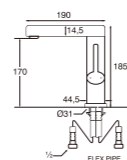

A570-BLACK
PULL OUT SINGLE LEVER SINK TAP
• Pull out hose
• Changeable water flow
• Cold water only