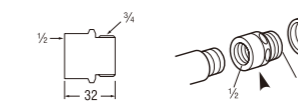

● Flexible Pipe

• Size
150, 200, 250, 300, 350, 400, 500, 600,
800, 1,000, 1,500, 2,000, 3,000, 5,000
(mm)
• Maximum pressure 1.72MPa.
• Maximum temperature 90° C.
• Material : Stainless steel

• Size
200, 300, 400, 500,
(mm)

• Size
200, 250, 300, 350, 400, 500, 600,
1,000 (mm)
• Maximum pressure 3,5MPa.
• Maximum temperature 90° C.
• Material outside : Stainless steel
inside : PVC

• Size
300, 400, 500, 600, 1000
(mm)
• Maximum pressure 2.0MPa.
• Maximum temperature 80° C.
• Material : Stainless steel

● Connector Items

● Connector Items

• Size
15, 30 (mm)

• Size
15, 20, 25, 30, 40
(mm)

PT726
LOCK NUT

• Size
1/2, 3/4, 1 (inch)

SIZE	L
1/2	35
3/4	40
1	49