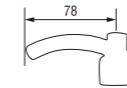

- For faucet with Ceramic cartridge type or Double spindle kerep type
- Metal Handle type, Chrome finished

PR235F
MINICERA HANDLE

- For faucet with Ceramic cartridge type
- Metal Handle type, Chrome finished