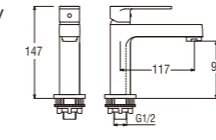

Y50JSX (Box)
PY50JSX (Blister)
BASIN TAP

Y506
BASIN TAP

Y510R (Box)
PY510R (Blister)
SINGLE LEVER BASIN TAP

• Double spindle kerep type

• Ceramic cartridge type

• Ceramic cartridge type

• Cold water only

• Cold water only