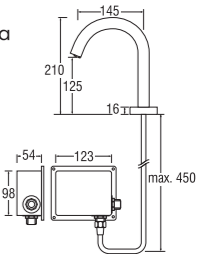

EY500
SENSOR BASIN TAP

- Power supply : DC 6V.
- Workable on water pressure 0.05 ~ 0.75MPa
- Water temperatures 0 ~ 55°C.