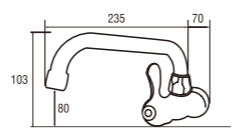

- Swinging pipe

V11
SHOWER VALVE