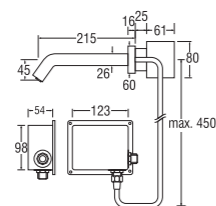

EA100-BLACK
SENSOR BASIN TAP

- Power supply : DC 6V.
- Workable on water pressure 0.05 ~ 0.6 Mpa
- Water temperatures 1 ~ 55°C.