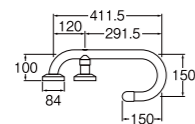

W584
COUNTER HANDRAIL
• For bathroom counter