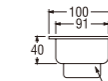

• With locking plate
* Body strainer made of ABS

PHN51F
FLOOR STRAINER
4 x 2"