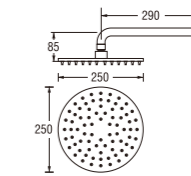

PS25-L
RELAXATION WALL SHOWER

- Adjustable shower head

PS20-L
RELAXATION WALL SHOWER

- Adjustable shower head
- Adjustable shower patterns
- 3 (three) patterns by pushing the button

S17C-L
RAIN SHOWER

- Adjustable shower head