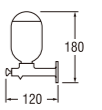

• Tube capacity 350ml