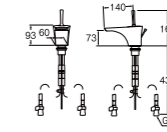

K4780NJV-13
SINGLE LEVER BASIN MIXER