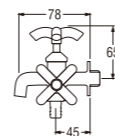

● **Two-Way Sink Tap**

- Ceramic cartridge type
- Useable for shower tap

- Ceramic cartridge type
- Useable for shower tap

- Ceramic cartridge type
- Useable for shower tap

- Spindle kerep type
- Useable for shower tap

- Spindle kerep type
- Useable for shower tap

- Ceramic cartridge type
- Useable for shower tap

- Spindle kerep type
- Useable for shower tap

● **Economic Series**

- Spindle kerep type

- Spindle kerep type

- Spindle kerep type

- Spindle kerep type

● **Utility Items**

- 10 pcs per-box
- Tape Thickness 0.1mm
- Tape Width 13mm
- Tape Length 10 Mtrs
- Made of PTFE

- Tape Thickness 0.1mm
- Tape Width 13mm
- Tape Length 10 Mtrs
- Made of PTFE