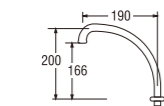

PA18A-76X
SPAREPART PIPE