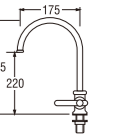

A570-BLACK
PULL OUT SINGLE LEVER SINK TAP

- Pull out hose
- Changeable water flow
- Cold water only