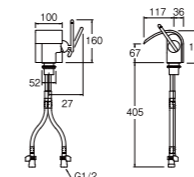

SK18C-T5L19
THERMOSTATIC BATH MIXER WITH SHOWER SET

K4790NJV-13
SINGLE LEVER BASIN MIXER

SK2890-13
THERMOSTATIC BATH MIXER WITH SHOWER SET

K8790JHV-13
SINGLE LEVER SINK MIXER

- Swinging Pipe
- Pull-out shower head with metal hose (1.2 m)