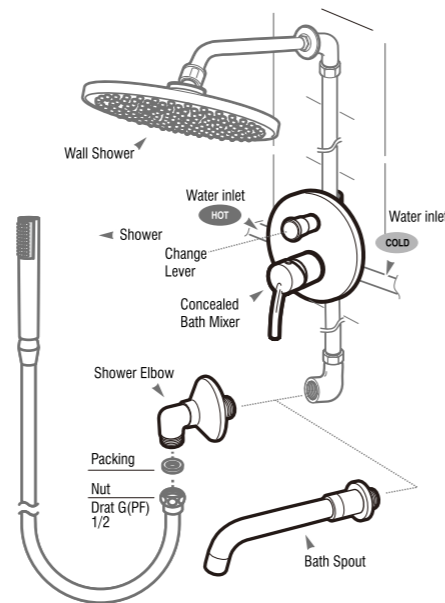

PT205
SHOWER ELBOW

PT205-BLACK
SHOWER ELBOW

• Useable to attach shower hose

• Useable to attach shower hose

● **Slide Bar with Shower Set**

PW502-S
SLIDE BAR with SHOWER SET

PW501-S
SLIDE BAR with SHOWER SET