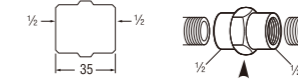

● Connector Items

PT20
NIPPLE 1/2"

PT79
TEE 1/2"

PT202
ELBOW 1/2"

● Connector Items

PT253
SOCKET 1/2"

• Size
15, 30 (mm)

PT21
SOCKET 1/2"