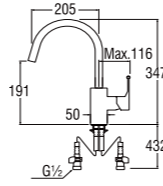

K87121ET6JV-13
ULTRA FINE BUBBLE
SINGLE LEVER SINK MIXER