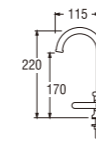

PA586JSX (Blister)
SWINGING SINK TAP

- Ceramic cartridge type

A570-BLACK
PULL OUT SINGLE LEVER SINK TAP

- Pull out hose
- Changeable water flow
- Cold water only

A56JRN
SWINGING SINK TAP

- Double spindle kerep type