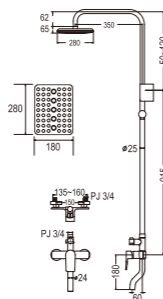

W9200-S
COLUMN SHOWER SET

- Column set with change lever to rain shower or hand shower
- Adjustable hand shower bracket height
- Adjustable rain shower column height 50mm ~ 420mm