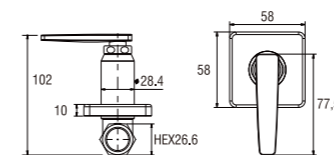

● **New Series**

SAN-EI

SAN-EI

Chrome Series

- Face plate with automatic self-cleaning button
- Adjustable shower patterns
- 3 patterns by rotating the face plate
- Hose lenght 1,5m
- Shower bracket included

- Rotate 360° for maximum flexibility
- Hot and cold water

- Spindle kerep type

- Spindle kerep type

- Ceramic cartridge type

- Swinging pipe
- Hot and cold water

- Swinging pipe
- Hot and cold water

- Pull out hose
- Changeable water flow
- Cold only water

- Ceramic cartridge type

- Ceramic cartridge type

- Ceramic cartridge type

- Cold water only

- Swinging pipe
- Cold water only

- Swinging pipe

- Tissue placement area 138mm
- Included screw

- Tissue placement area 267mm
- Included screw