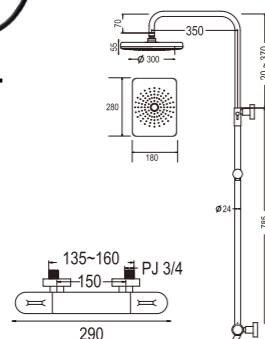

W9500-S GUN METAL
THERMOSTAT SHOWER COLUMN SET

- Column set with change lever to rain shower and hand shower
- Adjustable hand shower bracket height
- Adjustable rain shower column height 20mm ~ 370mm