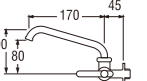

• Double Spindle kerep type

A10JRN-L
SWINGING SINK TAP