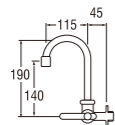

- Ceramic cartridge type
- Effervescent water flow with "Ho matsu" aerator

A26JSX (Box)
PA26JSX (Blister)
SWINGING SINK TAP