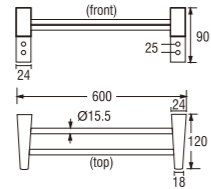

PWN531
TOWEL HOLDER