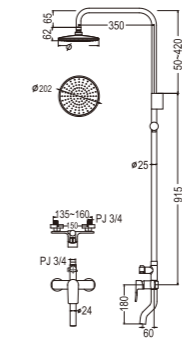

W9200-S-BLACK
COLUMN SHOWER SET

- Column set with change lever to rain shower and hand shower
- Adjustable hand shower bracket height
- Adjustable rain shower column height 50mm ~ 420mm