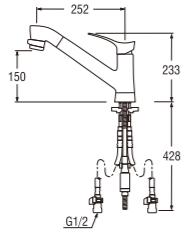

KN8750
SINGLE LEVER SINK MIXER

- With swinging pipe

K8751JV-13
SINGLE LEVER SINK MIXER

K87121ET6JV-13
ULTRA FINE BUBBLE
SINGLE LEVER SINK MIXER

- Pull-out shower head/spout with 1.1mtrs metal hose
- Changeable shower patterns