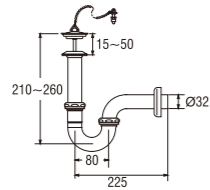

HN59
SQUARE FLOOR CLEAN-OUT

- Size 2, 3, 4, (inch)

Size	D	H
2"	75	19
3"	105	19
4"	130	20

● **P-Trap**

HN71 (Box)
PHN71 (Blister)
P-TRAP

HN77 (Box)
PHN77 (Blister)
P-TRAP

- Pull-up type
- Easy to clean

H71
P-TRAP