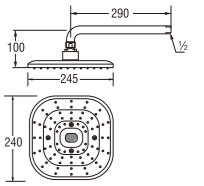

- Adjustable shower head
- Adjustable shower patterns
- 3 (three) patterns by pushing the button