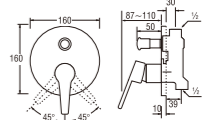

V103
CONCEALED BATH MIXER with DIVERTER VALVE
• With Diverter Valve to Wall Shower & to Bath Spout