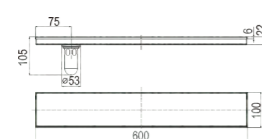

HN508P (Box)
PHN508P (Blister)
SQUARE FLOOR STRAINER
4 x 2"

• With locking plate
* Body strainer made of ABS