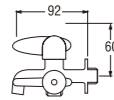

Y80J-13
SILL COCK with HOSE COUPLING

Y123TV-13
WASHING MACHINE TAP

• Auto Stopper Included
• With Check Valve

● **Two-Way Sink Tap**

F10MR-BK (Box)
PF10MR-BK (Blister)
TWO-WAY SINK TAP

- Ceramic cartridge type
- Useable for shower tap