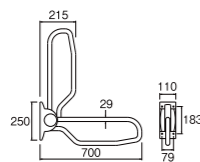

W601
SUPPORT BAR (Folding Type)
• When installed in the toilet, fold it up for storage if it gets in the way
• Materials
Base : Steel
Base Cover : Rigid resin
• Arm Cushion : Rigid resin (antibacterial specification)
Arm Core : Steel pipe (acrylic resin coating)
Maximum load capacity
Vertical direction : 1000 N (102kgf)
Horizontal direction : 600 N (61kgf)

Note :
Operate slowly. If handled roughly, it may spring back and cause injury. Install in a location free of obstacles within the operating range.