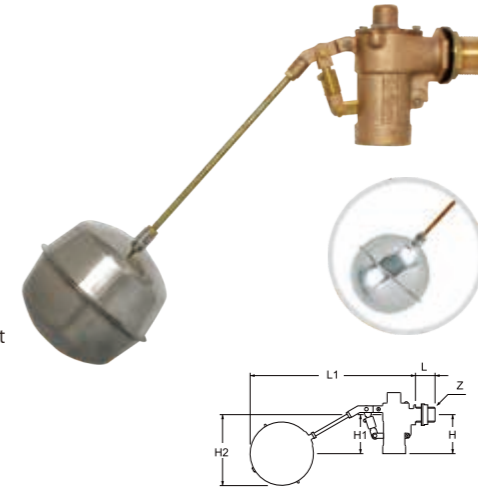

● **Ball Tap**

VN41 (Box)
PVN41 (Blister)
FLOATING BALL TAP

- Size 1/2, 3/4, 1 (inch)
- Max. water pressure 0.5MPa.
- Tap & Stick made of Brass
- Floating Ball made of HDPE (High-Density PolyEthylene)

	L	L1	H	Z	R.Ball	Stick
13 (1/2")	305	34	100	G1/2	105	160
20 (3/4")	380	36	100	G3/4	115	220
25 (1")	500	38	60	G1	115	330

VN44J (Box)
PVN44J (Blister)
FLOATING BALL TAP

- Size 1/2, 3/4, 1 (inch)
- Max. water pressure 0.75MPa.
- Tap & Stick made of Brass
- Floating Ball made of HDPE (High-Density PolyEthylene)
- Valve Body: JIS Design (Japan Industrial Standar Design).
- Heavy duty tap with vertical Leverage system

	L	L1	L2	H	Z	R.Ball	Stick
13 (1/2")	305	35	25	130	G1/2	105	160
20 (3/4")	380	35	40	180	G3/4	115	220
25 (1")	520	38	49	240	G1	115	330

- Workable on water pressure 0.098 ~ 0.74 MPa.

V57
FLOATING BALL TAP

- Size 1, 1 1/4, 1 1/2, 2 (inch)
- Floating ball : Stainless Steel (SUS316)
- Maximum water temperature 120° C.
- Workable on water pressure 0.098 ~ 0.74MPa (1 ~ 7.5Kgf/cm²)
- For V57 size 2", use spherical floating ball
- Size 1 1/4, 1 1/2, 2" : does not have a mounting nut

V52
FLOATING BALL TAP

- Size 1/2, 3/4, 1, 1 1/4, 1 1/2, 2 (inch)
- Floating ball : HDPE (High-Density PolyEthylene)
- Maximum water temperature 60° C.
- Workable on water pressure 0.098 ~ 0.74MPa (1 ~ 7.5Kgf/cm²)
- Size 1 1/4, 1 1/2, 2" : does not have a mounting nut