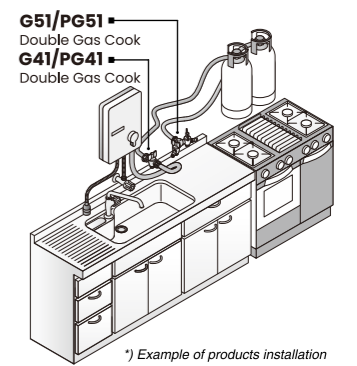

VN22A-2 (Box)
PVN22A-2 (Blister)
STOP VALVE with FLEXIBLE PIPE

• Spindle kerep type

● **Flush Valve**

V950
FLUSH VALVE for W.C

How it works

V93
URINAL FLUSH VALVE

V92
URINAL FLUSH VALVE

G41 (Box)
PG41 (Blister)
SINGLE GAS COOK