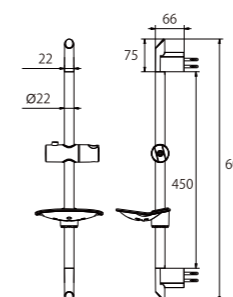

● **Bath Spout & Shower Elbow**

KN9100
BATH SPOUT

KN9200
BATH SPOUT

PT205
SHOWER ELBOW

PT205-BLACK
SHOWER ELBOW

• Useable to attach shower hose

• Useable to attach shower hose

● **Slide Bar with Shower Set**

• Adjustable shower bracket
• Metal hose length 1.5m

• Adjustable shower bracket
• Metal hose length 1.5m

PW501-X
SLIDE BAR

• Adjustable shower bracket

• Adjustable shower bracket

• Adjustable shower bracket