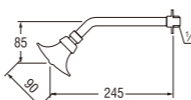

S19 (Box)
PS19 (Blister)
WALL SHOWER

- Adjustable shower head