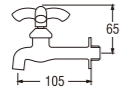

• Spindle kerep type

Y20C (Box)
PY20C (Blister)
SINK TAP

• Spindle kerep type