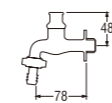

- Spindle kerep type