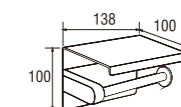

EA16R (Box)
PEA16R (Blister)
SINGLE LEVER SINK TAP

- Swinging pipe

V11
SHOWER VALVE

WN200
PAPER HOLDER WITH SHELF

- Tissue placement area 138mm
- Included screw

WN201
DOUBLE PAPER HOLDER
WITH SHELF

- Tissue placement area 267mm
- Included screw