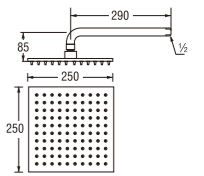

S17S-L
RAIN SHOWER

- Adjustable shower head