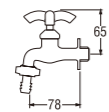

Y30JC
SINK TAP with COUPLING

• Spindle kerep type

Y70J (Box)
PY70J (Blister)
SINK TAP with COUPLING

• Spindle kerep type

Y30JP (Box)
SINK TAP with COUPLING

• Spindle kerep type

Y30JPR (Box)
PY30JPR (Blister)
SINK TAP with COUPLING