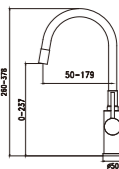

- With flexible swinging pipe
- Hot and Cold water