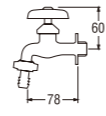

 SAN-EI

EY36R (Box)
PEY36R (Blister)
SINK TAP with COUPLING

• Ceramic cartridge type

Y30J (Box)
PY30J (Blister)
SINK TAP with COUPLING

• Spindle kerep type

Y30JRN
SINK TAP with COUPLING

• Double Spindle kerep type