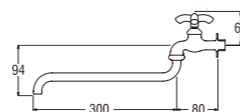

• Spindle kerep type

A16JC
SWINGING SINK TAP