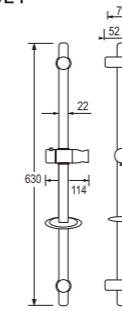

• Adjustable shower bracket
• Metal hose length 1.5m

• Adjustable shower bracket
• Metal hose length 1.5m

PW503-X
SLIDE BAR

PW502-X
SLIDE BAR

PW501-X
SLIDE BAR

• Adjustable shower bracket

• Adjustable shower bracket

• Adjustable shower bracket