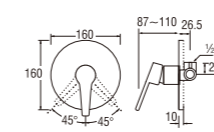

V102N-BLACK
CONCEALED BATH MIXER