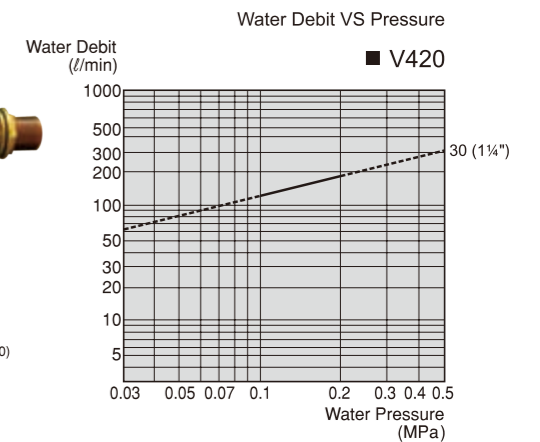

L	L1	H	H1
1 1/4	465	47	265	130

PT726
LOCK NUT 1/2"

- Size 1/2, 3/4, 1 (inch)

SIZE	L
1/2	35
3/4	40
1	49

VN41-84-105
FLOATING BALL (Ball Tap Sparepart)

VN41-84-115
FLOATING BALL (Ball Tap Sparepart)

- Made of HDPE (High-Density PolyEthylene)
- Diameter 105mm : useable for ball tap size : 1/2 & 3/4
- Diameter 115mm : useable for ball tap size : 1"