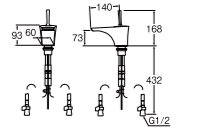

EDDIES

流れのカタチ。
誰もが心に自然を感じる場所を持つ。美の表情、かすかな風の匂い、流れる水の音、外の世界から私たちの感性の奥深くに語りかけてくる。お家なごたちあるもの「ごかたちなまの」...。「EDDIES」が追い求めたデザインの本質は、そこにある。心地よい水の流れや動きは、私たちのイマジネーションを喚起し、現代の空間に、本来の意味での癒しと安らぎをもたらす。それはこれまでになかった「流れを感じるためのデザイン」心がかめていた、理想の水のカタチ。