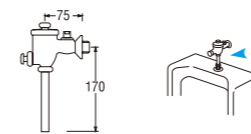

VN22A-2 (Box)
PVN22A-2 (Blister)
STOP VALVE with FLEXIBLE PIPE

• Spindle kerep type

● **Flush Valve**

V950
FLUSH VALVE for W.C

How it works

V93
URINAL FLUSH VALVE

V92
URINAL FLUSH VALVE

G41 (Box)
PG41 (Blister)
SINGLE GAS COOK