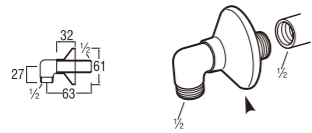

PT205-BLACK
SHOWER ELBOW

• Useable to attach shower hose

• Useable to attach shower hose