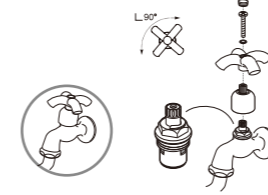

- Cartridge Head-Part "One-Touch Spin Handle" (90 Degrees)

PU-36-1
SPINDLE 45mm

- Useable for Faucets with "Spindle Kerep Type"

PU-38-1
DOUBLE SPINDLE 45mm

- Useable for Faucets with "Double Spindle Kerep Type"