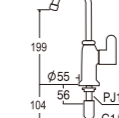

• Cold water only