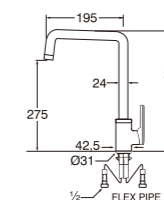

- Swinging pipe
- Hot and cold water

KN8770 BLACK
SINGLE LEVER SINK TAP