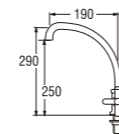

- Double spindle kerep type

● **Swinging Sink Tap**

A59JSX (Box)
PA59JSX (Blister)
SWINGING SINK TAP

- Ceramic cartridge type

A59JMR
SWINGING SINK TAP

- Ceramic cartridge type

A59JP
SWINGING SINK TAP

- Spindle kerep type