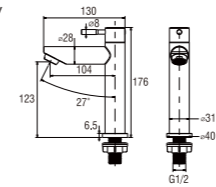

• Spindle kerep type

• Spindle kerep type

• Ceramic cartridge type

• Cold water only

• Cold water only

• Cold water only

Y50JRN
BASIN TAP

Y50JMR (Box)
PY50JMR (Blister)
BASIN TAP