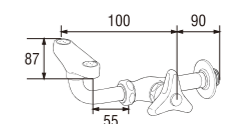

WN59
GRAB BAR

Y25A-13
EYEWASH FAUCET
(KRAN PENCUCI MATA)
• Spindle kerep type

W9500-S-GUN METAL
COLUMN SHOWER SET

- Column set with change lever to rain shower or hand shower
- Adjustable hand shower bracket height
- Adjustable rain shower column height 20mm ~ 370mm