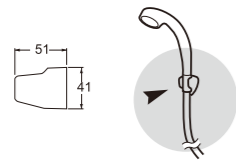

● Shower Bracket

PSN34-845-CH
SHOWER BRACKET