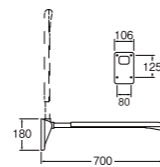

W604
SUPPORT BAR (Folding Type)
• Install in washroom, toilet, etc. when not in use or when it gets in the way, fold it up for storage.
• Materials
Main body : Glass fiber reinforced nylon
• Arm : Steel (epoxy powder coating)
Maximum load capacity : 1,176 N (120 kgf)

Note :
Operate slowly. If handled roughly, it may spring back and cause injury. Install in a location free of obstacles within the operating range.