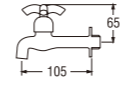

• Ceramic cartridge type

Y20JC (Box)
PY20JC (Blister)
SINK TAP