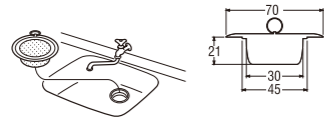

PH621-M
MESH STRAINER