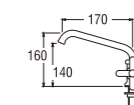

A600
TWO-WAY KITCHEN TAP

- With swinging pipe
- Cold water only
- Ceramic cartridge type

A56JRN-HM
SWINGING SINK TAP

- Double spindle kerep type

A57JRN
SWINGING SINK TAP

- Double spindle kerep type

A57JRN-HM
SWINGING SINK TAP