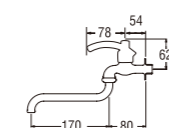

A10JSX (Box)
PA10JSX (Blister)
SWINGING SINK TAP

• Ceramic cartridge type

A10JP-L3
SWINGING SINK TAP