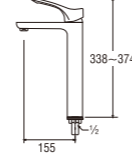

Y4700-L-CHROME
SINGLE LEVER BASIN TAP

• Cold water only