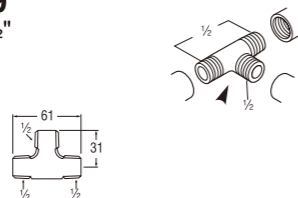

● Connector Items

PT20
NIPPLE 1/2"

PT79
TEE 1/2"

PT202
ELBOW 1/2"

● Connector Items

PT253
SOCKET 1/2"

• Size
15, 30 (mm)

PT21
SOCKET 1/2"