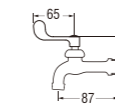

- Spindle kerep type

EY25R-L (Box)
PEY25R-L (Blister)
SINK TAP

- Spindle kerep type

EY35R (Box)
PEY35R (Blister)
TWO-WAY SINK TAP with COUPLING

- Spindle kerep type

EA15R (Box)
PEA15R (Blister)
SWINGING SINK TAP