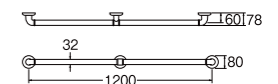

W5792-1200
GRAB BAR
• Includes screws and plugs
• Material
Pipe : Aluminium with resin coating