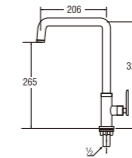

- With swinging pipe
- Cold water only
- Ceramic cartridge type

A520
SINGLE LEVER SINK TAP