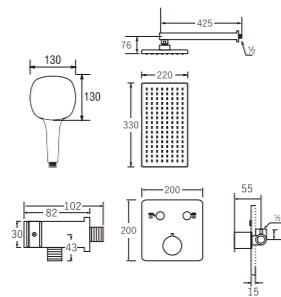

Chrome Series

V106
CONCEALED BATH MIXER WITH SHOWER SET

- Adjustable shower patterns

W9200-S-CHROME
COLUMN SHOWER SET

- Column set with change lever to rain shower and hand shower
- Adjustable hand shower bracket height
- Adjustable rain shower column height 50mm ~ 420mm