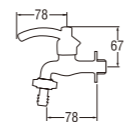

• Ceramic cartridge type

PT30A
HOUSE NIPPLE

PR32
KEY TAP

Y30JMR (Box)
PY30JMR (Blister)
SINK TAP with COUPLING

• Ceramic cartridge type

Y30JSX (Box)
PY30JSX (Blister)
SINK TAP with COUPLING

• Ceramic cartridge type