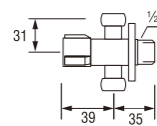

VN250 (Box)
PVN250 (Blister)
STAINLESS STOP VALVE

• Ceramic cartridge type