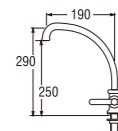

- Ceramic cartridge type
- Effervescent water flow with "Ho matsu" aerator

A59JSX-HM (Box)
PA59JSX-HM (Blister)
SWINGING SINK TAP

- Ceramic cartridge type
- Effervescent water flow with "Ho matsu" aerator