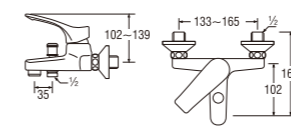

- Useable for shower bath mixer

SK3853C-CH
SINGLE LEVER BATH MIXER
with SHOWER SET