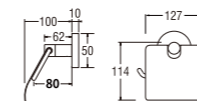

WN3700-BLACK
PAPER HOLDER