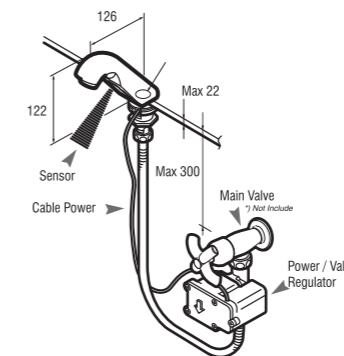

EY501
SENSOR BASIN TAP

- Power supply : DC 6V.
- Workable on water pressure 0.05 ~ 0.75MPa
- Sensor LED (red), range distance 50 ~ 120mm.
- Useable for 56,000 cycles (100 times/day for 2 years)
- Water temperatures 0 ~ 60°C.