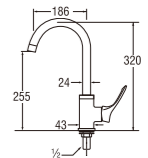

- With swinging pipe
- Cold water only

A29JMR (Box)
PA29JMR (Blister)
SWINGING SINK TAP