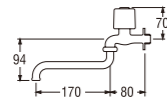

• Spindle kerep type

A10JRN
SWINGING SINK TAP