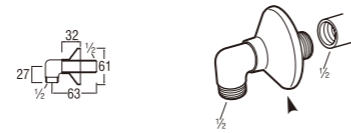

PT205
SHOWER ELBOW

PT205-BLACK
SHOWER ELBOW

• Useable to attach shower hose

• Useable to attach shower hose

● **Slide Bar with Shower Set**

PW502-S
SLIDE BAR with SHOWER SET

PW501-S
SLIDE BAR with SHOWER SET