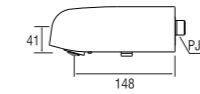

EY102DC-13
SENSOR BASIN TAP

- Power supply : DC 6V.
- Workable on water pressure 0.05 ~ 0.75MPa
- Useable for 56,000 cycles (100 times/day for 2 years)
- Water temperatures 0 ~ 60°C.