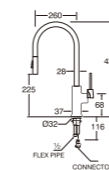

KN580 GUN METAL
SINGLE LEVER BASIN MIXER
• Can rotate 360° for maximum flexibility
• Hot and cold water

A570-BLACK
PULL OUT SINGLE LEVER SINK TAP
• Pull out hose
• Changeable water flow
• Cold water only