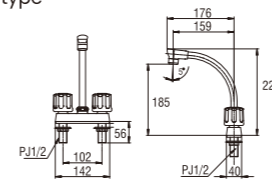

K875JDVZ-1-13
SINGLE LEVER SINK MIXER

H770-88
WATER BUCKET

K71D-W
DECK TYPE SINK MIXER

- Spindle kerep type

K611-W
DECK TYPE SINK MIXER

- Spindle kerep type

K811YV-13
SWINGING SINK TAP

- Spindle kerep type