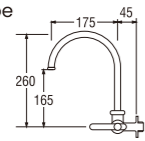

- Ceramic cartridge type

A26JC
SWINGING SINK TAP