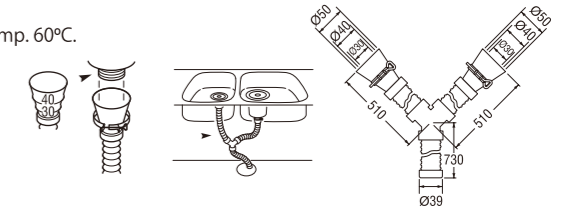

- Size 1.0, 1.5, 2.0, 3.0 (m)