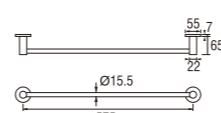

WN59-2
GRIP BAR