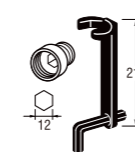

R3550
TAP SPANNER

- Locknut Size 38mm & 46mm