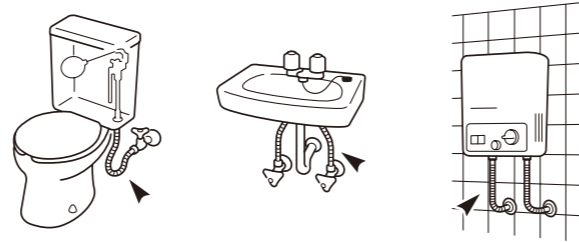

● Flexible Pipe

• Size
150, 200, 250, 300, 350, 400, 500, 600,
800, 1,000, 1,500, 2,000, 3,000, 5,000
(mm)
• Maximum pressure 1.72MPa.
• Maximum temperature 90° C.
• Material : Stainless steel

• Size
200, 300, 400, 500,
(mm)

• Size
200, 250, 300, 350, 400, 500, 600,
1,000 (mm)
• Maximum pressure 3,5MPa.
• Maximum temperature 90° C.
• Material outside : Stainless steel
inside : PVC

• Size
300, 400, 500, 600, 1000
(mm)
• Maximum pressure 2.0MPa.
• Maximum temperature 80° C.
• Material : Stainless steel