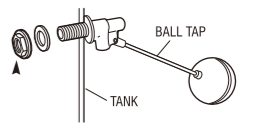

• Size
1/2, 3/4, 1 (inch)

SIZE	L
1/2	35
3/4	40
1	49