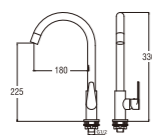

A56JSX (Box)
SWINGING SINK TAP

PA56JSX (Blister)
SWINGING SINK TAP

- Ceramic cartridge type

A550
SINGLE LEVER SINK TAP

- With swinging pipe
- Cold water only

A560
SINGLE LEVER SINK TAP

- With swinging pipe
- Cold water only