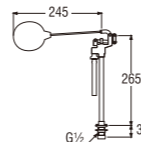

● **Ball Tap**

VN41 (Box)
PVN41 (Blister)
FLOATING BALL TAP

- Size 1/2, 3/4, 1 (inch)
- Max. water pressure 0.5MPa.
- Tap & Stick made of Brass
- Floating Ball made of HDPE (High-Density PolyEthylene)

	L	L1	H	Z	R.Ball	Stick
13 (1/2")	305	34	100	G1/2	105	160
20 (3/4")	380	36	100	G3/4	115	220
25 (1")	500	38	60	G1	115	330

VN44J (Box)
PVN44J (Blister)
FLOATING BALL TAP

- Size 1/2, 3/4, 1 (inch)
- Max. water pressure 0.75MPa.
- Tap & Stick made of Brass
- Floating Ball made of HDPE (High-Density PolyEthylene)
- Valve Body: JIS Design (Japan Industrial Standar Design).
- Heavy duty tap with vertical Leverage system

	L	L1	L2	H	Z	R.Ball	Stick
13 (1/2")	305	35	25	130	G1/2	105	160
20 (3/4")	380	35	40	180	G3/4	115	220
25 (1")	520	38	49	240	G1	115	330

- Workable on water pressure 0.098 ~ 0.74 MPa.

V57
FLOATING BALL TAP

- Size 1, 1 1/4, 1 1/2, 2 (inch)
- Floating ball : Stainless Steel (SUS316)
- Maximum water temperature 120° C.
- Workable on water pressure 0.098 ~ 0.74MPa (1 ~ 7.5Kgf/cm²)
- For V57 size 2", use spherical floating ball
- Size 1 1/4, 1 1/2, 2" : does not have a mounting nut

V52
FLOATING BALL TAP

- Size 1/2, 3/4, 1, 1 1/4, 1 1/2, 2 (inch)
- Floating ball : HDPE (High-Density PolyEthylene)
- Maximum water temperature 60° C.
- Workable on water pressure 0.098 ~ 0.74MPa (1 ~ 7.5Kgf/cm²)
- Size 1 1/4, 1 1/2, 2" : does not have a mounting nut