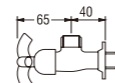

• Ceramic cartridge type

V24JX (Box)
PV24JX (Blister)
SHOWER VALVE