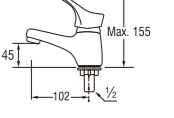

• Cold water only