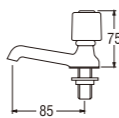

Y50JRN-L
BASIN TAP

Y51C
BASIN TAP

Y51P (Box)
PY51P (Blister)
BASIN TAP

Y4700-S
SINGLE BASIN TAP

JA546HCV-13
BASIN TAP

Y503R (Box)
PY503R (Blister)
SINGLE LEVER BASIN TAP

• Double spindle kerep type

• Spindle kerep type