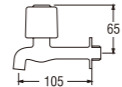

Y20MR (Box)
PY20MR (Blister)
SINK TAP