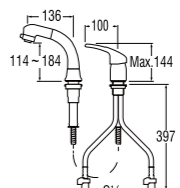

• Hot and cold water

KN4770
SINGLE LEVER BASIN MIXER

• Hot and cold water

K37610EJV-13
SINGLE SPRAY MIXING TAP

• Pull-out shower head/spout with 1 mtrs metal hose
• Changeable shower patterns
• Hot & Cold water