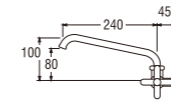

A27JP-L3
SWINGING SINK TAP