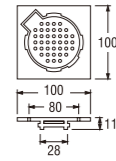

HN941-100 (Box)
PHN941-100 (Blister)
S/S FLOOR STRAINER 4"