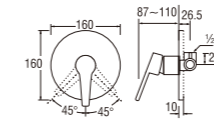

V102
CONCEALED BATH MIXER