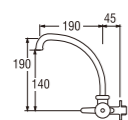

- With swinging pipe
- Cold water only
- Ceramic cartridge type

A520
SINGLE LEVER SINK TAP

- With swinging pipe
- Cold water only

A29JMR (Box)
PA29JMR (Blister)
SWINGING SINK TAP

- Ceramic cartridge type

A29JSX (Box)
PA29JSX (Blister)
SWINGING SINK TAP