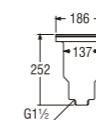

Sink Strainer

H650
SINK STRAINER

- With basket strainer inside
- Max. temp. 60°C.

H650A
SINK STRAINER