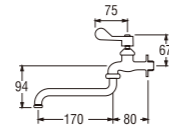

● **Swinging Sink Tap**

A10JC (Box)
PA10JC (Blister)
SWINGING SINK TAP

• Spindle kerep type

A10JRN
SWINGING SINK TAP

• Double Spindle kerep type

A18JSX (Box)
PA18JSX (Blister)
FLEXIBLE SINK TAP

• Ceramic cartridge type
• Effervescent water flow with aerator