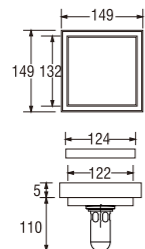

HN909
STAINLESS SQUARE FLOOR STRAINER