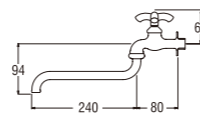

• Spindle kerep type

A27JP-L2
SWINGING SINK TAP