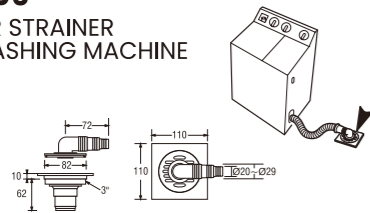

• With locking plate

HN51 (Box)
PHN51 (Blister)
FLOOR STRAINER
4 x 2"

• With locking plate