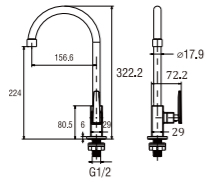

A580 GUN METAL
SINGLE LEVER SINK TAP

- Swinging pipe
- Cold water only