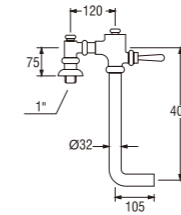

VN22A-2 (Box)
PVN22A-2 (Blister)
STOP VALVE with FLEXIBLE PIPE

• Spindle kerep type

● **Flush Valve**

V950
FLUSH VALVE for W.C

How it works

V93
URINAL FLUSH VALVE

V92
URINAL FLUSH VALVE

G41 (Box)
PG41 (Blister)
SINGLE GAS COOK