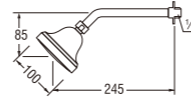

S24
CEILING SHOWER

- Adjustable shower head

● Shower Supplies

S12 (Box)
PS12 (Blister)
RELAXATION WALL SHOWER

- Adjustable shower head

S13 (Box)
PS13 (Blister)
RELAXATION WALL SHOWER

- Adjustable shower head
- Adjustable shower patterns
- 4 (four) patterns by rotating faceplate