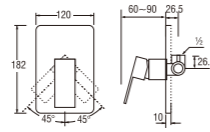

V104
CONCEALED BATH MIXER