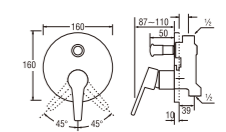

V103N-BLACK
CONCEALED BATH MIXER with DIVERTER VALVE
• With Diverter Valve to Wall Shower & to Bath Spout