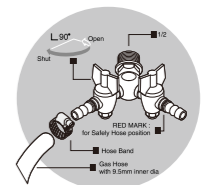

● **Stop Valve**

VN220 (Box)
PVN220 (Blister)
STOP VALVE

• Ceramic cartridge type

VN230 (Box)
PVN230 (Blister)
TWO-WAY STOP VALVE

• Spindle kerep type

VN240 (Box)
PVN240 (Blister)
TWO-WAY STOP VALVE

• Spindle kerep type

• Ceramic cartridge type

• Ceramic cartridge type

• Ceramic cartridge type

• Spindle kerep type

● **Flush Valve**

How it works

G41 (Box)
PG41 (Blister)
SINGLE GAS COOK

*) Example of products installation