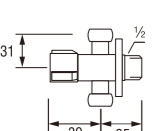

- Ceramic cartridge type

Y507
STAINLESS BASIN TAP

- Cold water only