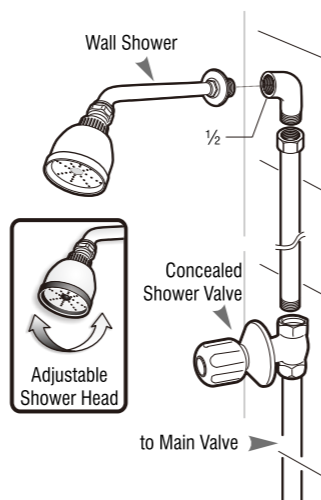

PS10 (Blister)
WALL SHOWER

- Adjustable shower head

S11 (Box)
PS11 (Blister)
WALL SHOWER

- Adjustable shower head

S19 (Box)
PS19 (Blister)
WALL SHOWER

- Adjustable shower head

Wall Shower Installation

● Relaxation Shower Set