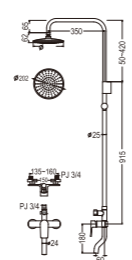

W9200-S-BLACK
COLUMN SHOWER SET

- Column set with change lever to rain shower or hand shower
- Adjustable hand shower bracket height
- Adjustable rain shower column height : 50mm ~ 420mm

W7750-X
COLUMN SHOWER SET

- Column set with change lever to rain shower or hand shower
- Changeable rain shower pattern
- Changeable hand shower pattern
- Adjustable hand shower bracket height
- Adjustable rain shower column height : 95mm ~ 275mm