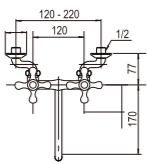

• Hot & Cold water

K131Y-13
SINK MIXER