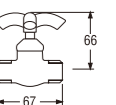

V10JX (Box)
PV10JX (Blister)
SHOWER VALVE

• Spindle kerep type
• Concealed installation

V10JP (Box)
PV10JP (Blister)
SHOWER VALVE

• Spindle kerep type
• Concealed installation

V20JP
SHOWER VALVE

• Spindle kerep type