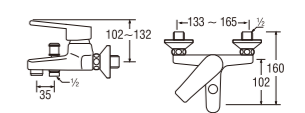

K35P-X
BATH MIXER

- Useable for shower bath mixer
- Spindle kerep type