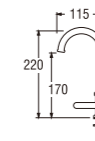

A550
SINGLE LEVER SINK TAP

- With swinging pipe
- Cold water only