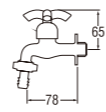

• Ceramic cartridge type

PT30A
HOUSE NIPPLE