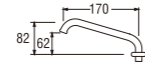

Faucets Pipe

PA10J-60X
SPAREPART PIPE

Useable for :

PA27J-60X
SPAREPART PIPE

Useable for :

PA26J-60X
SPAREPART PIPE

Useable for :

PA29J-60X
SPAREPART PIPE