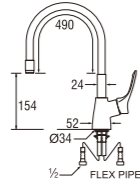

EY51R
SINGLE LEVER SINK MIXER

- Swinging pipe
- Hot and cold water

KN8770 BLACK
SINGLE LEVER SINK TAP

- With flexible swinging pipe
- Hot and Cold water

● **Kitchen Mixer**

KN8700
SINGLE LEVER SINK MIXER

- With swinging pipe