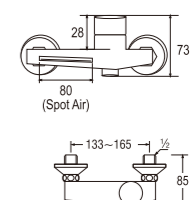

SK50-GUN METAL
SINGLE LEVER BATH MIXER with SHOWER SET

- Hose length 1.5m
- Shower bracket included