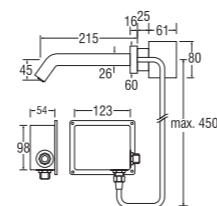

EA100
SENSOR BASIN TAP

- Power supply : DC 6V.
- Workable on water pressure 0.05 ~ 0.6 Mpa
- Water temperatures 1 ~ 55°C.