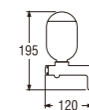

• Tube capacity 350ml

W161 (Box)
PW161 (Blister)
SOAP DISPENSER