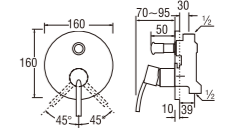

V101
CONCEALED BATH MIXER with DIVERTER VALVE
• With Diverter Valve to Wall Shower & to Bath Spout