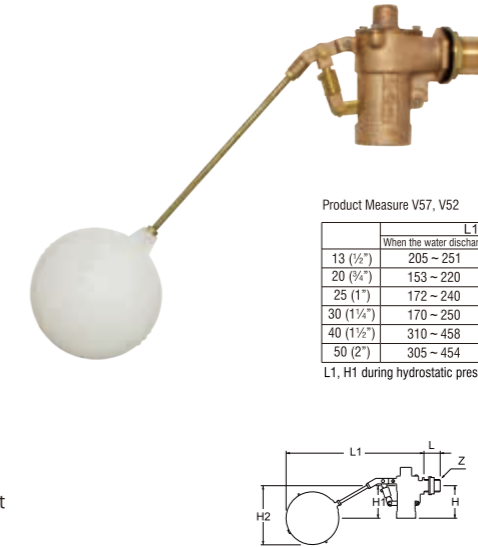

V52
FLOATING BALL TAP

- Size 1/2, 3/4, 1, 1 1/4, 1 1/2, 2 (inch)
- Floating ball : HDPE (High-Density PolyEthylene)
- Maximum water temperature 60° C.
- Workable on water pressure 0.098 ~ 0.74MPa (1 ~ 7.5Kgf/cm²)
- Size 1 1/4, 1 1/2, 2" : does not have a mounting nut

Product Measure V57, V52

	L1		L	H	H1		Z	R.Ball	Pole Length X Dia.
	When the water discharge	When sealing			When sealing	When the water discharge			
13 (1/2")	205 ~ 251	307 ~ 337	30	48	52 ~ 116	230 ~ 260	PJ1/2	95	160X6
20 (3/4")	153 ~ 220	332 ~ 374	35	72	140 ~ 185	330 ~ 335	PJ3/4	115	200X6
25 (1")	172 ~ 240	345 ~ 395	35	78	150 ~ 210	330 ~ 335	PJ1	115	200X6
30 (1 1/4")	170 ~ 250	359 ~ 413	22	84	110 ~ 190	340 ~ 355	R11/4	115	220X6
40 (1 1/2")	310 ~ 458	460 ~ 575	23	85	55 ~ 253	309 ~ 430	R11/2	135	300X8
50 (2")	305 ~ 454	496 ~ 610	26	98	69 ~ 278	370 ~ 485	R2	150	300X8

L1, H1 during hydrostatic pressure 0.3MPa

V420
FLOATING BALL TAP 1 1/4 (Inch)

- Maximum water temperature 60° C.
- Workable on water pressure 0.098 ~ 0.74 MPa (1 ~ 7.5Kgf/cm²)