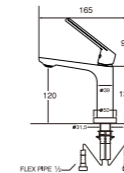

KN890 COFFEE GOLD
PULL OUT SINK MIXER

• Pull out hose
• Hot and cold water
• Changeable water flow