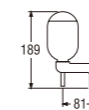

• Tube capacity 350ml

W111 (Box)
PW111 (Blister)
SOAP DISPENSER