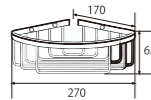

WN195
DOUBLE CORNER SOAP BASKET