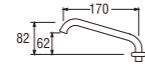

PA26J-60X
SPAREPART PIPE

Useable for :