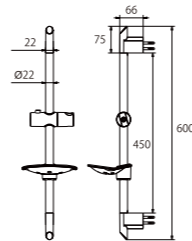

SN75C-GUN METAL (Box)
PSN75C-GUN METAL (Blister)

TOILET SHOWER SET
• Hose length 1.2m
• Shower bracket included