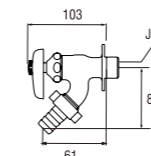

Y123TV-13
WASHING MACHINE TAP