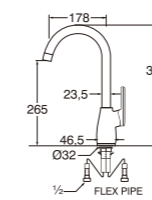

- Swinging pipe
- Hot and cold water

KN890 COFFEE GOLD
PULL OUT SINK MIXER