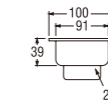

• With locking plate

HN508-L (Box)
FLOOR STRAINER
4 x 2"