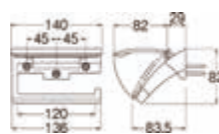

W3701-C
PAPER HOLDER