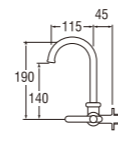

● **Swinging Sink Tap**

A28JSX (Box)
PA28JSX (Blister)
SWINGING SINK TAP

- Ceramic cartridge type

A26JC
SWINGING SINK TAP

- Spindle kerep type

A26JRN
SWINGING SINK TAP

- Double Spindle kerep type

A286JSX-L3-PM (Box)
PA28JSX-L3-PM (Blister)
FLEXIBLE SINK TAP