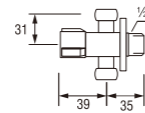

• Spindle kerep type

VN240 (Box)
PVN240 (Blister)
TWO-WAY STOP VALVE