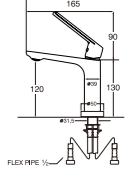

KN380
SINGLE LEVER BASIN TAP