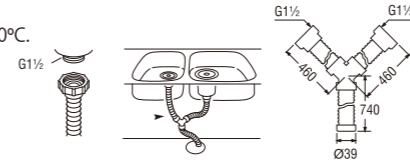

- Max. temp. 60°C.

PH62-863
Y-TYPE DRAIN HOSE