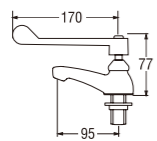

Y50JRN-L
BASIN TAP

Y51C
BASIN TAP

Y51P (Box)
PY51P (Blister)
BASIN TAP

Y4700-S
SINGLE BASIN TAP

JA546HCV-13
BASIN TAP

Y503R (Box)
PY503R (Blister)
SINGLE LEVER BASIN TAP

• Double spindle kerep type

• Spindle kerep type