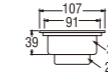

• With locking plate

HN51-S (Box)
PHN51-S (Blister)
SQUARE FLOOR STRAINER
4 x 3" / 4 x 2"

• With locking plate