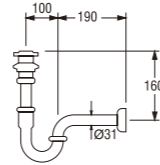

HN59
SQUARE FLOOR CLEAN-OUT

- Size 2, 3, 4, (inch)

Size	D	H
2"	75	19
3"	105	19
4"	130	20

● **P-Trap**

HN71 (Box)
PHN71 (Blister)
P-TRAP

HN77 (Box)
PHN77 (Blister)
P-TRAP

- Pull-up type
- Easy to clean

H71
P-TRAP