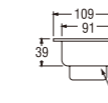

HN508 (Box)
PHN508 (Blister)
SQUARE FLOOR STRAINER
4 x 2"

• With locking plate

HN51 (Box)
PHN51 (Blister)
FLOOR STRAINER
4 x 2"