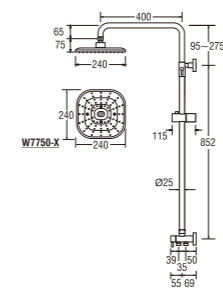

- Column set with change lever to rain shower or hand shower
- Changeable rain shower pattern
- Changeable hand shower pattern
- Single lever bath mixer
- Adjustable hand shower bracket height
- Adjustable rain shower column height : 95mm ~ 275mm

W9100-S-BLACK
COLUMN SHOWER SET

- Column set with change lever to rain shower or hand shower
- Adjustable hand shower bracket height
- Adjustable rain shower column height : 95mm ~ 275mm

W9200-S-BLACK
COLUMN SHOWER SET

- Column set with change lever to rain shower or hand shower
- Adjustable hand shower bracket height
- Adjustable rain shower column height : 50mm ~ 420mm

W7750-X
COLUMN SHOWER SET

- Column set with change lever to rain shower or hand shower
- Changeable rain shower pattern
- Changeable hand shower pattern
- Adjustable hand shower bracket height
- Adjustable rain shower column height : 95mm ~ 275mm