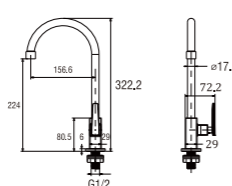

EA16R (Box)
PEA16R (Blister)
SINGLE LEVER SINK TAP

- Swinging pipe

V11
SHOWER VALVE

WN200
PAPER HOLDER WITH SHELF

- Tissue placement area 138mm
- Included screw

WN201
DOUBLE PAPER HOLDER
WITH SHELF

- Tissue placement area 267mm
- Included screw