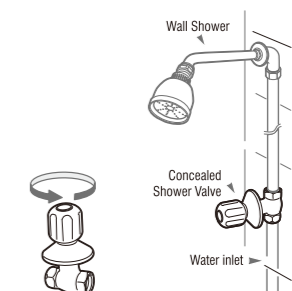

PU-37-1
SPINDLE 85mm

- Useable for Concealed Valve with "Spindle Kerep Type"