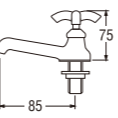

• Spindle kerep type