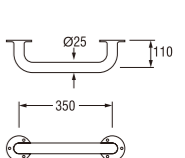

PWN5320-BLACK
DOUBLE TOWEL HOLDER

PWN5310-BLACK
TOWEL HOLDER

WN59-2
GRIP BAR

WN59
GRIP BAR

● Paper Holder

WN195
CONER SOAP BASKET

WN190
CONER SOAP BASKET

W3701-W
PAPER HOLDER