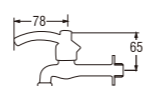

• Spindle kerep type

Y20X
SINK TAP

• Spindle kerep type

Y20SX (Box)
PY20SX (Blister)
SINK TAP

• Ceramic cartridge type

Y20SX-HM (Box)
PY20SX-HM (Blister)
SINK TAP

• Ceramic cartridge type
• Effervescent water flow with "Ho matsu" aerator