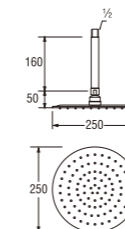

PS21-L
RELAXATION WALL SHOWER

- Adjustable shower head
- Adjustable shower patterns
- 3 (three) patterns by pushing the button

S17S-L
RAIN SHOWER

- Adjustable shower head

S23
CEILING SHOWER

- Adjustable shower head