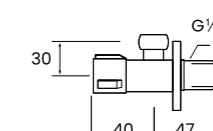

- Ceramic cartridge type

VN260 (Box)
PVN260 (Blister)
STAINLESS TWO-WAY
STOP VALVE