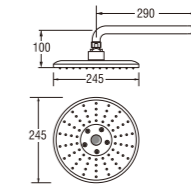

- Adjustable shower head
- Adjustable shower patterns
- 3 (three) patterns by pushing the button

S17C-L
RAIN SHOWER