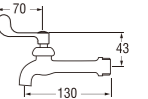

● **Two-Way Sink Tap**

- Ceramic cartridge type
- Useable for shower tap

- Ceramic cartridge type
- Useable for shower tap

- Ceramic cartridge type
- Useable for shower tap

- Spindle kerep type
- Useable for shower tap

- Spindle kerep type
- Useable for shower tap

- Ceramic cartridge type
- Useable for shower tap

- Spindle kerep type
- Useable for shower tap

● **Economic Series**

- Spindle kerep type

- Spindle kerep type

- Spindle kerep type

- Spindle kerep type

● **Utility Items**

- 10 pcs per-box
- Tape Thickness 0.1mm
- Tape Width 13mm
- Tape Length 10 Mtrs
- Made of PTFE

- Tape Thickness 0.1mm
- Tape Width 13mm
- Tape Length 10 Mtrs
- Made of PTFE