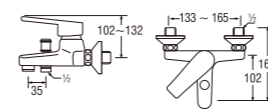

- Metal hose length 1.5m
- Shower bracket included

SK3900-X
SINGLE LEVER BATH MIXER