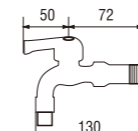

- Ceramic cartridge type

VN250 (Box)
PVN250 (Blister)
STAINLESS STOP VALVE