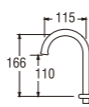

PA29J-60X
SPAREPART PIPE

Useable for :