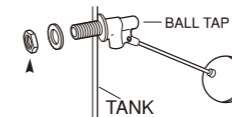

PT726
LOCK NUT 1/2"

- Size 1/2, 3/4, 1 (inch)

SIZE	L
1/2	35
3/4	40
1	49

VN41-84-105
FLOATING BALL (Ball Tap Sparepart)

VN41-84-115
FLOATING BALL (Ball Tap Sparepart)

- Made of HDPE (High-Density PolyEthylene)
- Diameter 105mm : useable for ball tap size : 1/2 & 3/4
- Diameter 115mm : useable for ball tap size : 1"