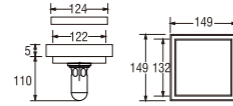

HN908
SQUARE
FLOOR STRAINER