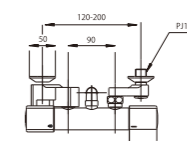

- Hose length 1.6m
- Shower bracket included

SK27351-CH
SINGLE LEVER BATH MIXER
with SHOWER SET