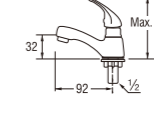

Y50JSX (Box)
PY50JSX (Blister)
BASIN TAP

Y506
BASIN TAP

Y510R (Box)
PY510R (Blister)
SINGLE LEVER BASIN TAP

• Double spindle kerep type

• Ceramic cartridge type

• Ceramic cartridge type

• Cold water only

• Cold water only