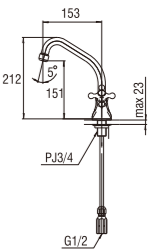

K875JDVZ-1-13
SINGLE LEVER SINK MIXER

H770-88
WATER BUCKET

K71D-W
DECK TYPE SINK MIXER

- Spindle kerep type

K611-W
DECK TYPE SINK MIXER

- Spindle kerep type

K811YV-13
SWINGING SINK TAP

- Spindle kerep type