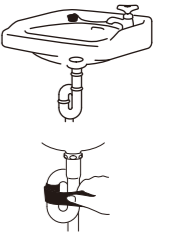

PP79-1S
TAPE

- Usable for washbowl/washbasin to prevent leaks

PR351
TAP SPANNER

- Locknut Size 24mm

R3550
TAP SPANNER

- Locknut Size 38mm & 46mm

PR370
CLEAN-OUT WRENCH

PT30A
HOSE NIPPLE