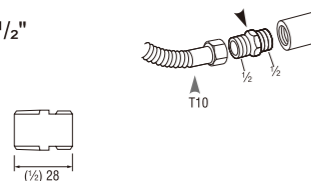

● Connector Items

PT20
NIPPLE 1/2"

PT79
TEE 1/2"

PT202
ELBOW 1/2"

● Connector Items

PT253
SOCKET 1/2"

• Size
15, 30 (mm)

PT21
SOCKET 1/2"