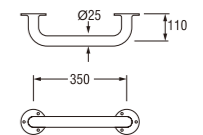

WN59
GRAB BAR

Y25A-13
EYEWASH FAUCET
(KRAN PENCUCI MATA)
• Spindle kerep type

W9500-S-GUN METAL
COLUMN SHOWER SET

- Column set with change lever to rain shower or hand shower
- Adjustable hand shower bracket height
- Adjustable rain shower column height 20mm ~ 370mm