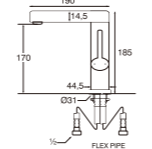

- Rotate 360° for maximum flexibility
- Hot and cold water

Y55A-13
EYEWASH FAUCET
(KRAN PENCUCI MATA)