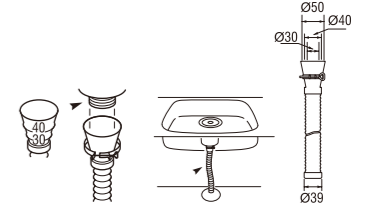

- Size 1.0, 1.5 (m)
- Max. temp. 60°C.

PH62-862
Y-TYPE DRAIN HOSE