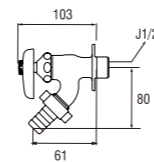

EY36R (Box)
PEY36R (Blister)
SINK TAP with Coupling

- Ceramic cateridge type

Y30J (Box)
PY30J (Blister)
SINK TAP with Coupling

- Spindle kerep type

Y80J-13
SILL COCK with Coupling

- Spindle kerep type

C517F
SPRINKLER