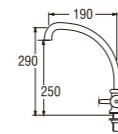

- Double spindle kerep type

● **Swinging Sink Tap**

A59JSX (Box)
PA59JSX (Blister)
SWINGING SINK TAP

- Ceramic cartridge type

A59JMR
SWINGING SINK TAP

- Ceramic cartridge type

A59JP
SWINGING SINK TAP

- Spindle kerep type