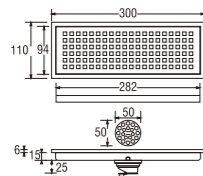

• With locking plate

HN508-L (Box)
FLOOR STRAINER
4 x 2"

• With locking plate

HN901
FLOOR STRAINER

HN901-600
FLOOR STRAINER

HN902-600
FLOOR STRAINER

HN508P (Box)
PHN508P (Blister)
SQUARE FLOOR STRAINER
4 x 2"