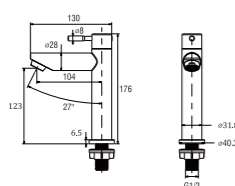

- Ceramic cartridge type

VN260 (Box)
PVN260 (Blister)
STAINLESS TWO-WAY
STOP VALVE

- Ceramic cartridge type

Y507
STAINLESS BASIN TAP

- Cold water only

A580 CHROME
SINGLE LEVER SINK TAP

- Swinging pipe
- Cold water only