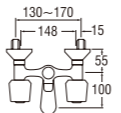

SK3853-X-BK
SINGLE LEVER BATH MIXER