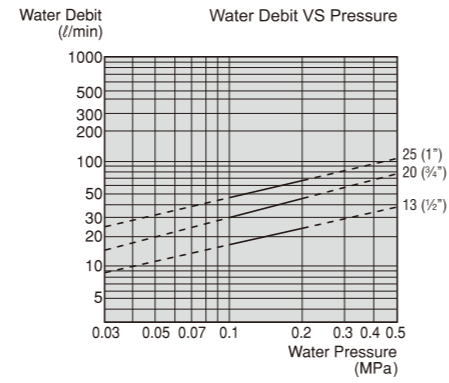

● **Ball Tap**

VN41 (Box)
PVN41 (Blister)
FLOATING BALL TAP

- Size 1/2, 3/4, 1 (inch)
- Max. water pressure 0.5MPa.
- Tap & Stick made of Brass
- Floating Ball made of HDPE (High-Density PolyEthylene)

	L	L1	H	Z	R.Ball	Stick
13 (1/2")	305	34	100	G1/2	105	160
20 (3/4")	380	36	100	G3/4	115	220
25 (1")	500	38	60	G1	115	330

VN44J (Box)
PVN44J (Blister)
FLOATING BALL TAP

- Size 1/2, 3/4, 1 (inch)
- Max. water pressure 0.75MPa.
- Tap & Stick made of Brass
- Floating Ball made of HDPE (High-Density PolyEthylene)
- Valve Body: JIS Design (Japan Industrial Standar Design).
- Heavy duty tap with vertical Leverage system