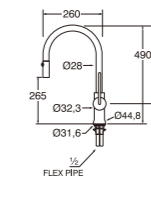

- Pull out hose
- Hot and cold water
- Changeable water flow

EY51R
SINGLE LEVER SINK MIXER