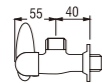

V24JMR (Box)
PV24JMR (Blister)
SHOWER VALVE

• Ceramic cartridge type

V24JPR (Box)
SHOWER VALVE