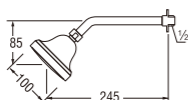

S24
CEILING SHOWER

- Adjustable shower head

● Shower Supplies

S12 (Box)
PS12 (Blister)
RELAXATION WALL SHOWER

- Adjustable shower head

S13 (Box)
PS13 (Blister)
RELAXATION WALL SHOWER

- Adjustable shower head
- Adjustable shower patterns
- 4 (four) patterns by rotating faceplate