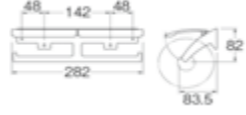

● Paper Holder

WN200
PAPER HOLDER WITH SHELF

• Tissue placement area 138mm
Included screw

• Tissue placement area 138mm
• Included screw

• Tube capacity 350ml

• Tube capacity 350ml

• Tube capacity 350ml