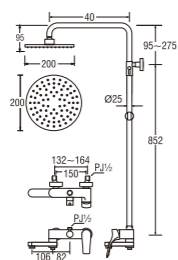

W9500-S-GUN METAL
COLUMN SHOWER SET

- Column set with change lever to rain shower or hand shower
- Adjustable hand shower bracket height
- Adjustable rain shower column height 20mm ~ 370mm

W9200-S
COLUMN SHOWER SET

- Column set with change lever to rain shower or hand shower
- Adjustable hand shower bracket height
- Adjustable rain shower column height 50mm ~ 420mm

W9300-S
COLUMN SHOWER SET

- Column set with change lever to rain shower or hand shower
- Adjustable hand shower bracket height
- Adjustable rain shower column height 50mm ~ 420mm

W8000-S
THERMOSTATIC BATH MIXER with COLUMN SHOWER SET

- Column set with change lever to rain shower or hand shower
- Changeable hand shower pattern
- Adjustable hand shower bracket height
- Adjustable rain shower column height : 530mm

W8200-S
SINGLE LEVER BATH MIXER with COLUMN SHOWER SET

- Column set with change lever to rain shower or hand shower
- Changeable rain shower pattern
- Changeable hand shower pattern
- Single lever bath mixer
- Adjustable hand shower bracket height
- Adjustable rain shower column height : 95mm ~ 275mm

W9100-S-BLACK
COLUMN SHOWER SET

- Column set with change lever to rain shower or hand shower
- Adjustable hand shower bracket height
- Adjustable rain shower column height : 95mm ~ 275mm

W9200-S-BLACK
COLUMN SHOWER SET

- Column set with change lever to rain shower or hand shower
- Adjustable hand shower bracket height
- Adjustable rain shower column height : 50mm ~ 420mm

W7750-X
COLUMN SHOWER SET

- Column set with change lever to rain shower or hand shower
- Changeable rain shower pattern
- Changeable hand shower pattern
- Adjustable hand shower bracket height
- Adjustable rain shower column height : 95mm ~ 275mm

W7900-S
SINGLE LEVER BATH MIXER with COLUMN SHOWER SET