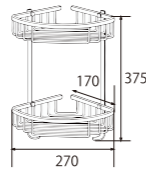

PW503-X
SLIDE BAR
• Adjustable shower bracket