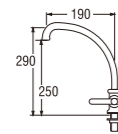

- Double spindle kerep type

● **Swinging Sink Tap**

A59JSX (Box)
PA59JSX (Blister)
SWINGING SINK TAP

- Ceramic cartridge type

A59JMR
SWINGING SINK TAP

- Ceramic cartridge type

A59JP
SWINGING SINK TAP

- Spindle kerep type