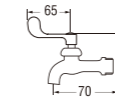

EY25R-L (Box)
PEY25R-L (Blister)
SINK TAP

- Spindle kerep type