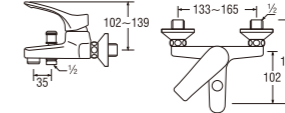

- Useable for shower bath mixer

SK3853C-BK
SINGLE LEVER BATH MIXER
with SHOWER SET