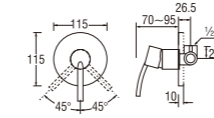

V100
CONCEALED BATH MIXER