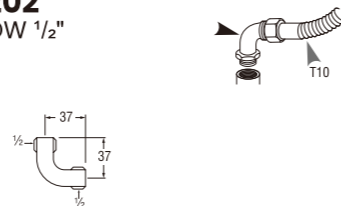

● Connector Items

PT20
NIPPLE 1/2"

PT79
TEE 1/2"

PT202
ELBOW 1/2"

● Connector Items

PT253
SOCKET 1/2"

• Size
15, 30 (mm)

PT21
SOCKET 1/2"