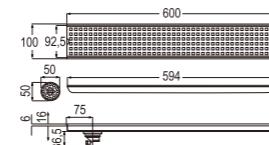

HN902-600
FLOOR STRAINER