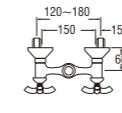

- Useable for shower bath mixer
- Spindle kerep type

K35C-X
BATH MIXER