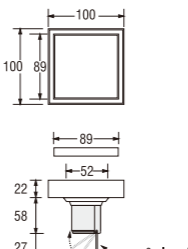

TOILET SHOWER SET
• Hose length 1.2m
• Shower bracket included

• Pull out hose
• Hot and cold water
• Changeable water flow

PSN80C- CH
TOILET SHOWER SET
• Hose length 1,2m
• Shower bracket included

Coffee Gold Series

• Hot and cold water

• Pull out hose
• Hot and cold water
• Changeable water flow

Black Series

• With flexible swinging pipe
• Hot and Cold water

• Hose length 1,2m
• Shower bracket included