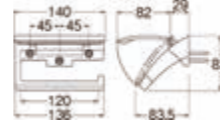

W3801-D
DOUBLE PAPER HOLDER