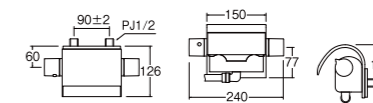

SK18C-T5L19
THERMOSTATIC BATH MIXER WITH SHOWER SET

K4790NJV-13
SINGLE LEVER BASIN MIXER

SK2890-13
THERMOSTATIC BATH MIXER WITH SHOWER SET

K8790JHV-13
SINGLE LEVER SINK MIXER

- Swinging Pipe
- Pull-out shower head with metal hose (1.2 m)