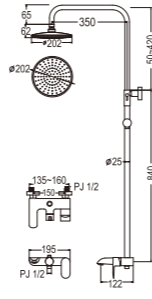

W9300-S
COLUMN SHOWER SET

- Column set with change lever to rain shower or hand shower
- Adjustable hand shower bracket height
- Adjustable rain shower column height 50mm ~ 420mm