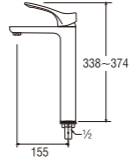

● Basin Tap

• Cold water only

• Cold water only

• Cold water only

• Cold water only

• Cold water only

● Basin Mixer

• Hot & Cold water

• Hot & Cold water

● Basin Mixer

• Can rotate 360° for maximum flexibility
• Hot and cold water

• Can rotate 360° for maximum flexibility
• Hot and cold water

• Hot and cold water

• Hot and cold water

• Hot and cold water

• Hot and cold water

• Pull-out shower head/spout with 1 mtrs metal hose
• Changeable shower patterns
• Hot & Cold water

• Spindle kerep type
• Hot & Cold water