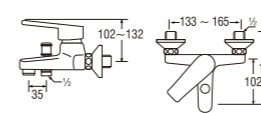

- Useable for shower bath mixer

SK27351-X-BK
SINGLE LEVER BATH MIXER