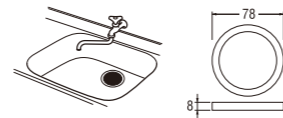

PH65-9
SINK DRAIN STRAINER

PH6210F-L
BASKET STRAINER