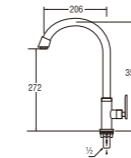

- Ceramic cartridge type

A26JMR (Box)
PA26JMR (Blister)
SWINGING SINK TAP

- Ceramic cartridge type

A500
SWINGING SINK TAP

- With swinging pipe
- Cold water only
- Ceramic cartridge type

A510
SWINGING SINK TAP