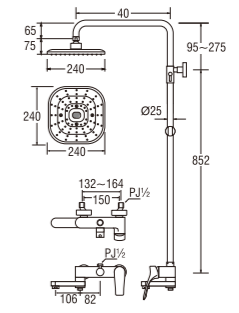

W8200-S
SINGLE LEVER BATH MIXER with COLUMN SHOWER SET

- Column set with change lever to rain shower or hand shower
- Changeable rain shower pattern
- Changeable hand shower pattern
- Single lever bath mixer
- Adjustable hand shower bracket height
- Adjustable rain shower column height : 95mm ~ 275mm

W9100-S-BLACK
COLUMN SHOWER SET

- Column set with change lever to rain shower or hand shower
- Adjustable hand shower bracket height
- Adjustable rain shower column height : 95mm ~ 275mm