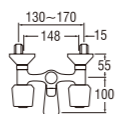

- Useable for shower bath mixer
- Spindle kerep type

SK19310-X
SINGLE LEVER BATH MIXER