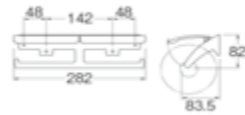

W33 (Box)
PW33 (Blister)
PAPER HOLDER