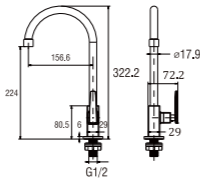

A570 CHROME
PULL OUT SINGLE LEVER SINK TAP

- Pull out hose
- Changeable water flow
- Cold water only