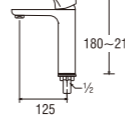

• Cold water only