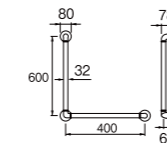

W5792L-600 X 400
L-SHAPED GRAB BAR
• Includes screws and plugs
• Material
Pipe : Aluminium with resin coating