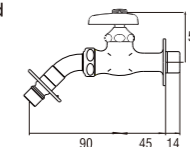

• Auto Stopper Included
• With Check Valve