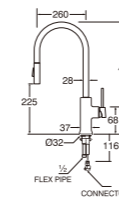

- Pull out hose
- Hot and cold water
- Changeable water flow

EY50R
SINGLE LEVER SINK MIXER