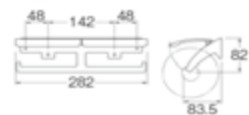

WN30 (Box)
PWN30 (Blister)
PAPER HOLDER