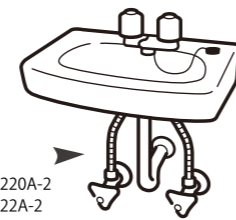

• Ceramic cartridge type