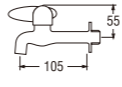

• Spindle kerep type

Y20C (Box)
PY20C (Blister)
SINK TAP

• Spindle kerep type

Y20MR (Box)
PY20MR (Blister)
SINK TAP

• Ceramic cartridge type

Y20JP (Box)
PY20JP (Blister)
SINK TAP

• Spindle kerep type

Y20JX (Box)
PY20JX (Blister)
SINK TAP