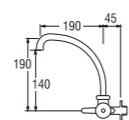

- Ceramic cartridge type

A29JSX-HM (Box)
PA29JSX-HM (Blister)
SWINGING SINK TAP