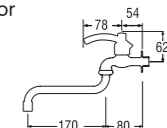

• Spindle kerep type

A27JP-L2
SWINGING SINK TAP

A27JP-L3
SWINGING SINK TAP

A10JSX-HM (Box)
PA10JSX-HM (Blister)
SWINGING SINK TAP

• Ceramic cartridge type
• Effervescent water flow with "Ho matsu" aerator