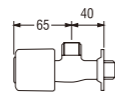

• Spindle kerep type

V24J (Box)
PV24J (Blister)
SHOWER VALVE