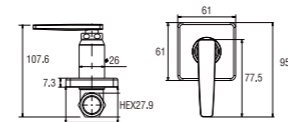

V24JMR (Box)
PV24JMR (Blister)
SHOWER VALVE

• Ceramic cartridge type

V24JPR (Box)
SHOWER VALVE

• Ceramic cartridge type

V24JX (Box)
PV24JX (Blister)
SHOWER VALVE

• Spindle kerep type

● Shower Valve

VII
SHOWER VALVE