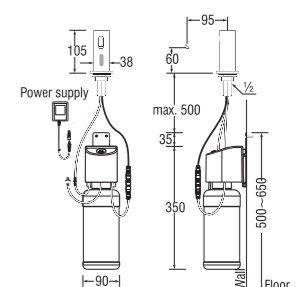

EW502
AUTOMATIC SOAP DISPENSER

- Foaming soap system
- Power supply: AC100V-240V 50/60Hz or DC 6V (Battery Size D 1.5V x 4 pcs)
- Adjustable Sensing distance: 10 ~ 20 cm.
- Adjustable volume dispensed: Each time 1.0 ~ 2.0 ml.
- Bottle Capacity: 1.000 ml.