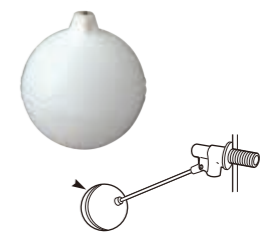

PR32
KEY TAP

VN41-84-105
VN41-84-115
FLOATING BALL
(Ball Tap Sparepart)

- Made of HDPE (High-Density PolyEthylene)
- Diameter 105mm : useable for ball tap size : 1/2 & 3/4
- Diameter 115mm : useable for ball tap size : 1"