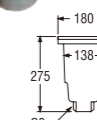

- With basket strainer inside
- Max. temp. 60°C.

H651A
SINK STRAINER