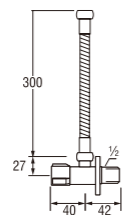

• Ceramic cartridge type

VN260 (Box)
PVN260 (Blister)
STAINLESS TWO-WAY STOP VALVE

• Ceramic cartridge type

VN220A-2
VN22A-2

VN260

VN220A-2 (Box)
PVN220A-2 (Blister)
STOP VALVE with FLEXIBLE PIPE

• Ceramic cartridge type