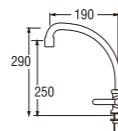

PM7240
WATER FILTER

- Water Filter with 5 layers filter.
  - Non-woven fabric filter
  - Coconut shell activated carbon
  - Zeolite
  - Calcium Sulfit
  - Non-woven fabric filter
- Water temperature max. 50°C.
- Changeable shower patterns