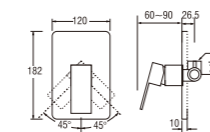

V104-BLACK
CONCEALED BATH MIXER