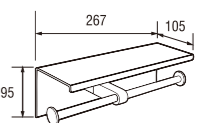

EA16R (Box)
PEA16R (Blister)
SINGLE LEVER SINK TAP

- Swinging pipe

V11
SHOWER VALVE

WN200
PAPER HOLDER WITH SHELF

- Tissue placement area 138mm
- Included screw

WN201
DOUBLE PAPER HOLDER
WITH SHELF

- Tissue placement area 267mm
- Included screw