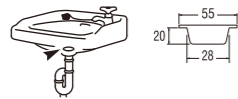

PH3921
BASIN STRAINER