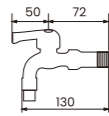

Y30J (Box)
PY30J (Blister)
SINK TAP with COUPLING

• Spindle kerep type