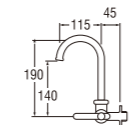

- Ceramic cartridge type

A26JMR (Box)
PA26JMR (Blister)
SWINGING SINK TAP

- Ceramic cartridge type