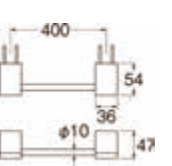

• Include screw

PWN532
DOUBLE TOWEL HOLDER