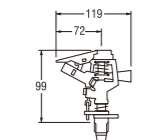

- Adjustable water spray type :
- Mist water spray & Straight spray
- Adjustable water spray radius : 9.0~20 mtrs.
- Adjustable water spray rotation

Water Pressure	MPa	0.1	0.2	0.3
Water Debit	L/min	9.5	13.5	16.5
Radius	m	9.0	19.0	11.0

C520F
SPRINKLER