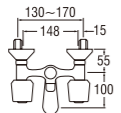

- Metal hose length 1.5m
- Shower head with On/Off button
- Shower bracket included
- Spindle kerep type

SK31C-W
BATH MIXER with SHOWER SET