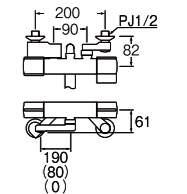

SK18C-T5L19
THERMOSTATIC BATH MIXER WITH SHOWER SET

K4790NJV-13
SINGLE LEVER BASIN MIXER

SK2890-13
THERMOSTATIC BATH MIXER WITH SHOWER SET

K8790JHV-13
SINGLE LEVER SINK MIXER

- Swinging Pipe
- Pull-out shower head with metal hose (1.2 m)