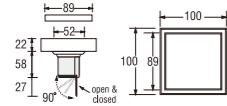

HN909
STAINLESS SQUARE
FLOOR STRAINER