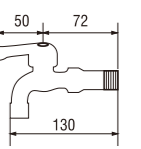

- Ceramic cartridge type

EY51R
SINGLE LEVER SINK MIXER