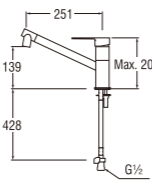

H770-88
WATER BUCKET