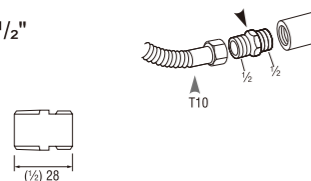

PT20
NIPPLE 1/2"

PT20
NIPPLE 1/2"