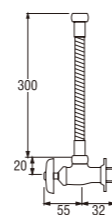

● **Stop Valve**

VN220 (Box)
PVN220 (Blister)
STOP VALVE

• Ceramic cartridge type

VN230 (Box)
PVN230 (Blister)
TWO-WAY STOP VALVE

• Spindle kerep type

VN240 (Box)
PVN240 (Blister)
TWO-WAY STOP VALVE

• Spindle kerep type

• Ceramic cartridge type

• Ceramic cartridge type

• Ceramic cartridge type

• Spindle kerep type

● **Flush Valve**

How it works

G41 (Box)
PG41 (Blister)
SINGLE GAS COOK

*) Example of products installation