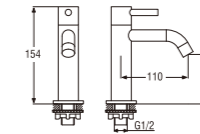

• Spindle kerep type

• Spindle kerep type

• Ceramic cartridge type

• Cold water only

• Cold water only

• Cold water only

Y50JRN
BASIN TAP

Y50JMR (Box)
PY50JMR (Blister)
BASIN TAP