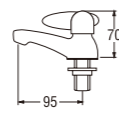

Y50JSX (Box)
PY50JSX (Blister)
BASIN TAP

Y506
BASIN TAP

Y510R (Box)
PY510R (Blister)
SINGLE LEVER BASIN TAP

• Double spindle kerep type

• Ceramic cartridge type

• Ceramic cartridge type

• Cold water only

• Cold water only