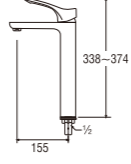

Y4700-L-RED
SINGLE LEVER BASIN TAP

• Cold water only