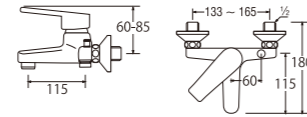

KN580
SINGLE LEVER BASIN MIXER