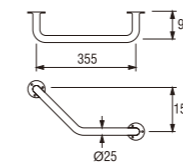

WN59-2
GRAB BAR