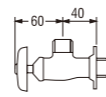

• Spindle kerep type