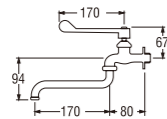

• Double Spindle kerep type

A10JSX-HM-BLACK
SWINGING SINK TAP