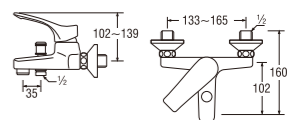

- Metal hose length 1.3m
- Shower bracket included