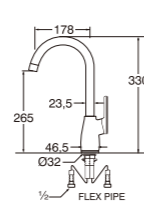

- Spindle kerep type

EY26R (Box)
PEY26R (Blister)
SINK TAP

- Ceramic cartridge type

EY51R
SINGLE LEVER SINK MIXER

- Swinging pipe
- Hot and cold water

EY50R
SINGLE LEVER SINK MIXER

- Swinging pipe
- Hot and cold water