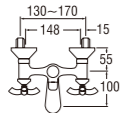

- Metal hose length 1.5m
- Shower head with On/Off button
- Shower bracket included
- Spindle kerep type

SK31P-W
BATH MIXER with SHOWER SET