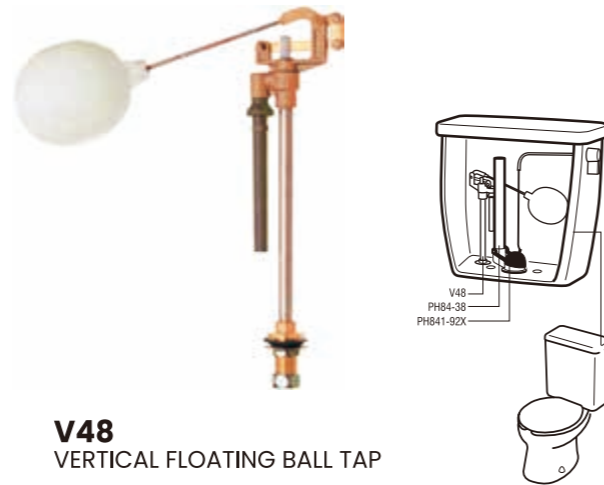

V48
VERTICAL FLOATING BALL TAP

- Workable on water pressure 0.098 ~ 0.74 MPa.

V57
FLOATING BALL TAP

- Size 1, 1 1/4, 1 1/2, 2 (inch)
- Floating ball : Stainless Steel (SUS316)
- Maximum water temperature 120° C.
- Workable on water pressure 0.098 ~ 0.74MPa (1 ~ 7.5Kgf/cm²)
- For V57 size 2", use spherical floating ball
- Size 1 1/4, 1 1/2, 2" : does not have a mounting nut