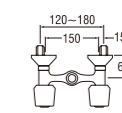

- Hose length 1.3m
- Shower head with On/Off button
- Shower bracket included
- Spindle kerep type