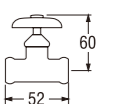

● Stop Valve

V20JPR
SHOWER VALVE

• Ceramic cartridge type

V26JP
STOP VALVE

• Spindle kerep type

V23 (Box)
PV23 (Blister)
STOP VALVE

• Spindle kerep type

● **Stop Valve**