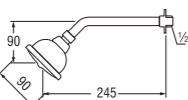

PS10 (Blister)
WALL SHOWER

- Adjustable shower head

S11 (Box)
PS11 (Blister)
WALL SHOWER

- Adjustable shower head

S19 (Box)
PS19 (Blister)
WALL SHOWER

- Adjustable shower head

Wall Shower Installation

● Relaxation Shower Set