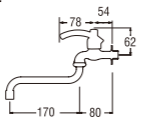

• Double Spindle kerep type

A10JRN-L
SWINGING SINK TAP

• Double Spindle kerep type

A10JSX-HM-BLACK
SWINGING SINK TAP

• Ceramic cartridge type
• Effervescent water flow with "Ho matsu" aerator

A10JP-L2
SWINGING SINK TAP