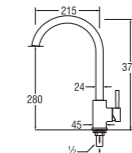

- With swinging pipe
- Cold water only