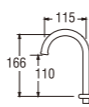

Faucets Pipe

PA10J-60X
SPAREPART PIPE

Useable for :

PA27J-60X
SPAREPART PIPE

Useable for :

PA26J-60X
SPAREPART PIPE

Useable for :

PA29J-60X
SPAREPART PIPE