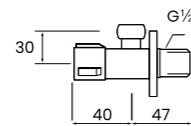

• Ceramic cartridge type