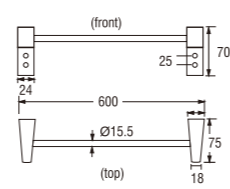

W5701-D
TOWEL RING