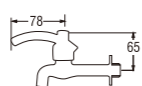

• Spindle kerep type

Y20X
SINK TAP

• Spindle kerep type

Y20SX (Box)
PY20SX (Blister)
SINK TAP

• Ceramic cartridge type

Y20SX-HM (Box)
PY20SX-HM (Blister)
SINK TAP

• Ceramic cartridge type
• Effervescent water flow with "Ho matsu" aerator