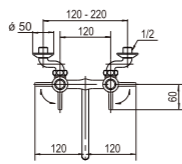

• Hot & Cold water