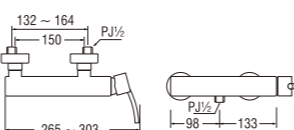

SK36P-CH
BATH MIXER
With SHOWER SET

- Metal hose length 1.5m
- Shower head with On/Off button
- Shower bracket included
- Spindle kerep type