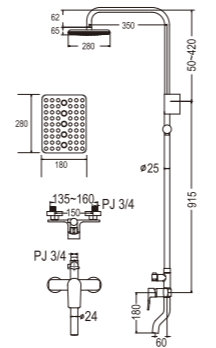

Chrome Series

V106
CONCEALED BATH MIXER WITH SHOWER SET

- Adjustable shower patterns

W9200-S-CHROME
COLUMN SHOWER SET

- Column set with change lever to rain shower and hand shower
- Adjustable hand shower bracket height
- Adjustable rain shower column height 50mm ~ 420mm