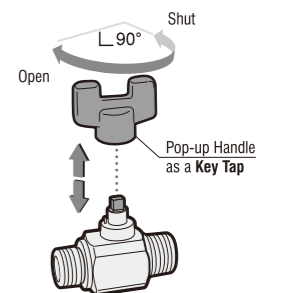

• Maximum Temperature 80° C
• Material : Brass

• Pop-up handle as a **Key Tap**
• Maximum water pressure **1 MPa**
• Workable on temp. **-20°C ~ 90°C**