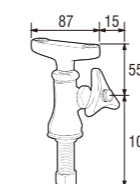

Y55A-13
EYEWASH FAUCET
(KRAN PENCUCI MATA)
• Spindle kerep type