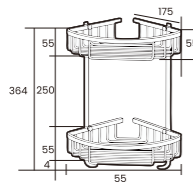

WN190
CONER SOAP BASKET