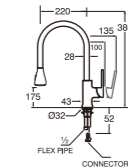

HN909
STAINLESS SQUARE FLOOR STRAINER