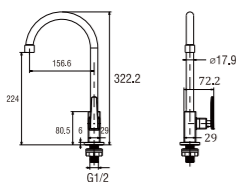

KN580 GUN METAL
SINGLE LEVER BASIN MIXER
• Can rotate 360° for maximum flexibility
• Hot and cold water