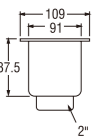

• With locking plate

HN901
FLOOR STRAINER