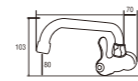

A27JRN-HM (Box)
PA27JRN-HM (Blister)
SWINGING SINK TAP