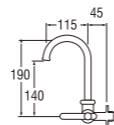

A500
SWINGING SINK TAP

- With swinging pipe
- Cold water only
- Ceramic cartridge type