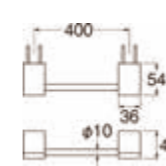

• Include screw

W5711-W
TOWEL HOLDER