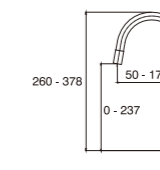

• With flexible swinging pipe
• Hot and Cold water

PSN80C- BK
TOILET SHOWER SET

• Hose length 1,2m
• Shower bracket included