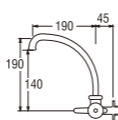

- Ceramic cartridge type
- Effervescent water flow with "Ho matsu" aerator

A530
STAINLESS STEEL
SINGLE LEVER SINK TAP

- With swinging pipe
- Cold water only