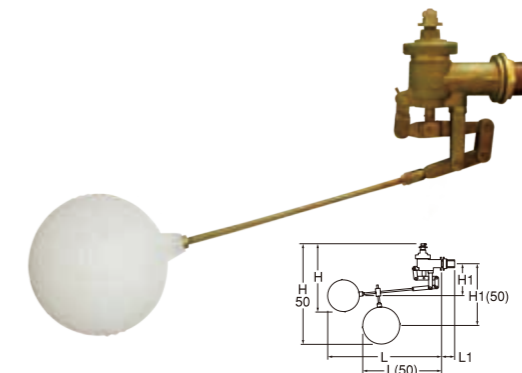

L	L1	H	H1
1 1/4	465	47	265	130

PT726
LOCK NUT 1/2"

- Size 1/2, 3/4, 1 (inch)

SIZE	L
1/2	35
3/4	40
1	49

VN41-84-105
FLOATING BALL (Ball Tap Sparepart)

VN41-84-115
FLOATING BALL (Ball Tap Sparepart)

- Made of HDPE (High-Density PolyEthylene)
- Diameter 105mm : useable for ball tap size : 1/2 & 3/4
- Diameter 115mm : useable for ball tap size : 1"