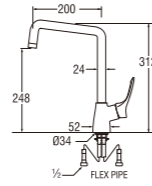

- With swinging pipe

K8751JV-13
SINGLE LEVER SINK MIXER