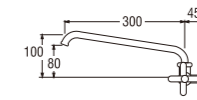

● **Swinging Sink Tap**

• Spindle kerep type

• Double Spindle kerep type

• Ceramic cartridge type
• Effervescent water flow with aerator

• Swinging pipe

• Ceramic cartridge type
• Effervescent water flow with "Ho matsu" aerator

• Double Spindle kerep type

• Double Spindle kerep type

• Ceramic cartridge type
• Effervescent water flow with "Ho matsu" aerator

• Spindle kerep type

• Ceramic cartridge type
• Effervescent water flow with "Ho matsu" aerator

• Ceramic cartridge type

A10JP-L3
SWINGING SINK TAP

• Spindle kerep type

A16JC
SWINGING SINK TAP

• Spindle kerep type

A16JSX
SWINGING SINK TAP

• Ceramic cartridge type