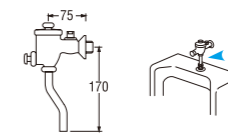

VN22A-2 (Box)
PVN22A-2 (Blister)
STOP VALVE with FLEXIBLE PIPE

• Spindle kerep type

● **Flush Valve**

V950
FLUSH VALVE for W.C

How it works

V93
URINAL FLUSH VALVE

V92
URINAL FLUSH VALVE

G41 (Box)
PG41 (Blister)
SINGLE GAS COOK