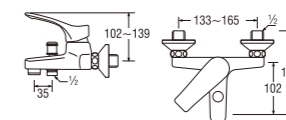

- Metal hose length 1.5m
- Shower bracket included

SK3853-X
SINGLE LEVER BATH MIXER