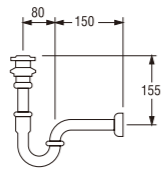

HN59
SQUARE FLOOR CLEAN-OUT

- Size 2, 3, 4, (inch)

Size	D	H
2"	75	19
3"	105	19
4"	130	20

● **P-Trap**

HN71 (Box)
PHN71 (Blister)
P-TRAP

HN77 (Box)
PHN77 (Blister)
P-TRAP

- Pull-up type
- Easy to clean

H71
P-TRAP