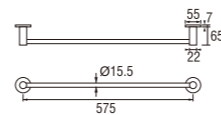

W5701-C
TOWEL RING

• Include screw

PWN5320
DOUBLE TOWEL HOLDER

PWN5310
TOWEL HOLDER

PWN530
TOWEL RING

PWN533
TOWEL RING

WN882 (Box)
PWN882 (Blister)
DOUBLE HOOK

WN883 (Box)
PWN883 (Blister)
DOUBLE HOOK