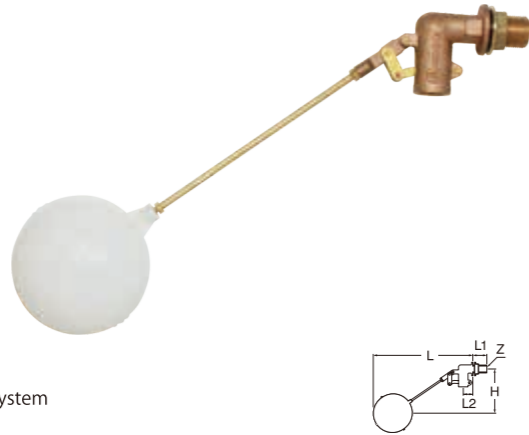

	L	L1	H	Z	R.Ball	Stick
13 (1/2")	305	34	100	G1/2	105	160
20 (3/4")	380	36	100	G3/4	115	220
25 (1")	500	38	60	G1	115	330

VN44J (Box)
PVN44J (Blister)
FLOATING BALL TAP

- Size 1/2, 3/4, 1 (inch)
- Max. water pressure 0.75MPa.
- Tap & Stick made of Brass
- Floating Ball made of HDPE (High-Density PolyEthylene)
- Valve Body: JIS Design (Japan Industrial Standar Design).
- Heavy duty tap with vertical Leverage system