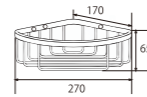

W3701-W
PAPER HOLDER