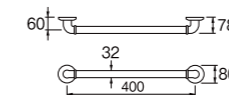

Note :
Operate slowly. If handled roughly, it may spring back and cause injury. Install in a location free of obstacles within the operating range.

W5792L-600 X 400
L-SHAPED GRAB BAR
• Includes screws and plugs
• Material
Pipe : Aluminium with resin coating