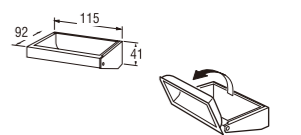

W731 (Box)
PW731 (Blister)
ASHTRAY/SOAP DISH

• Tube capacity 350ml