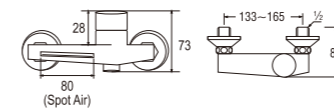

- Hose length 1.5m
- Shower bracket included

SK27351-X
SINGLE LEVER BATH MIXER
with SHOWER SET