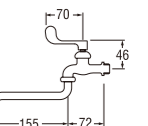

● **Two-Way Sink Tap**

- Ceramic cartridge type
- Useable for shower tap

- Ceramic cartridge type
- Useable for shower tap

- Ceramic cartridge type
- Useable for shower tap

- Spindle kerep type
- Useable for shower tap

- Spindle kerep type
- Useable for shower tap

- Ceramic cartridge type
- Useable for shower tap

- Spindle kerep type
- Useable for shower tap

● **Economic Series**

- Spindle kerep type

- Spindle kerep type

- Spindle kerep type

- Spindle kerep type

● **Utility Items**

- 10 pcs per-box
- Tape Thickness 0.1mm
- Tape Width 13mm
- Tape Length 10 Mtrs
- Made of PTFE

- Tape Thickness 0.1mm
- Tape Width 13mm
- Tape Length 10 Mtrs
- Made of PTFE