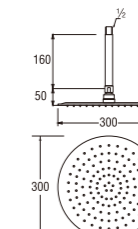

- Adjustable shower head