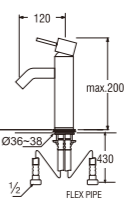

KN4770
SINGLE LEVER BASIN MIXER

• Hot and cold water