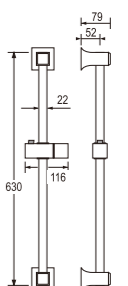

● **Bath Spout & Shower Elbow**

KN9100
BATH SPOUT

KN9200
BATH SPOUT

PT205
SHOWER ELBOW

PT205-BLACK
SHOWER ELBOW

• Useable to attach shower hose

• Useable to attach shower hose

● **Slide Bar with Shower Set**

• Adjustable shower bracket
• Metal hose length 1.5m

• Adjustable shower bracket
• Metal hose length 1.5m

PW501-X
SLIDE BAR

• Adjustable shower bracket

• Adjustable shower bracket

• Adjustable shower bracket