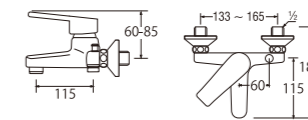

- Useable for shower bath mixer

SK18C-S9LN
THERMOSTATIC BATH MIXER
with HAND SHOWER