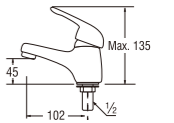

• Spindle kerep type

• Spindle kerep type

• Ceramic cartridge type

• Cold water only

• Cold water only

• Cold water only

Y50JRN
BASIN TAP

Y50JMR (Box)
PY50JMR (Blister)
BASIN TAP