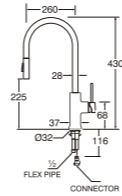

- Swinging pipe
- Cold water only

A570 CHROME
PULL OUT SINGLE LEVER SINK TAP

- Pull out hose
- Changeable water flow
- Cold water only

A586JSX-L3-PM (Box)
FLEXIBLE SINK TAP

PA586JSX-L3-PM (Blister)
FLEXIBLE SINK TAP