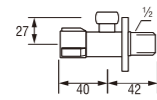

• Ceramic cartridge type

VN230 (Box)
PVN230 (Blister)
TWO-WAY STOP VALVE