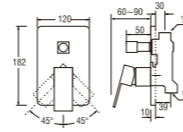

V105
CONCEALED BATH MIXER with DIVERTER VALVE
• With Diverter Valve to Wall Shower & to Bath Spout