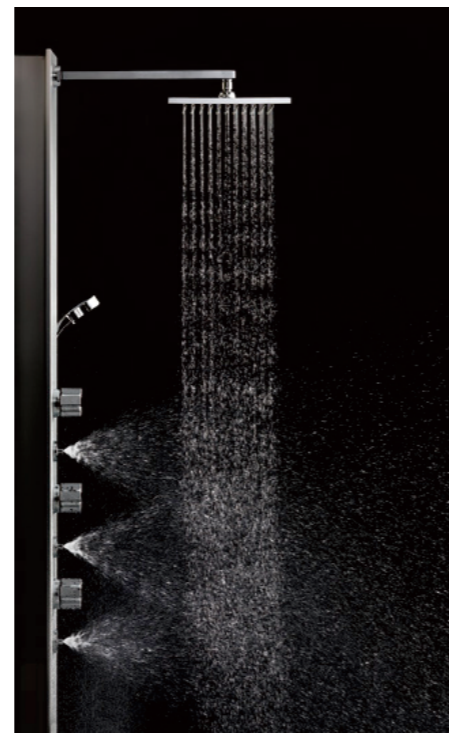

Premium Series

- The three shower nozzles can be adjusted to suit individual needs.
- Equipped with a cold water discharge function with an "ON" or "OFF" button.
- When using the overhead shower head, cold air is expelled, leaving only warm water for showering.

EDDIES

流れのカタチ。
誰もが心に自然を感じる場所を持つ。美の表情、かすかな風の匂い、流れる水の音、外の世界から私たちの感性の奥深くに語りかけてくる。お家なごたちあるもの「ごかたちなまの」...。「EDDIES」が追い求めたデザインの本質は、そこにある。心地よい水の流れや動きは、私たちのイマジネーションを喚起し、現代の空間に、本来の意味での癒しと安らぎをもたらす。それはこれまでになかった「流れを感じるためのデザイン」心がかめていた、理想の水のカタチ。

- Swinging Pipe
- Pull-out shower head with metal hose (1.2 m)