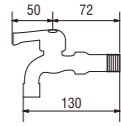

● Sink Tap

SAN-EI

SAN-EI

EY26R (Box)
PEY26R (Blister)
SINK TAP

• Ceramic cartridge type

Y20 (Box)
PY20 (Blister)
SINK TAP

• Spindle kerep type

Y20PR (Box)
PY20PR (Blister)
SINK TAP