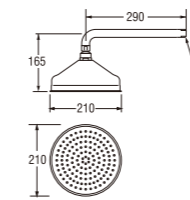

- Adjustable shower head

PS20-L
RELAXATION WALL SHOWER