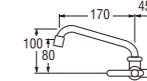

• Ceramic cartridge type
• Effervescent water flow with "Ho matsu" aerator

A27JRN
SWINGING SINK TAP