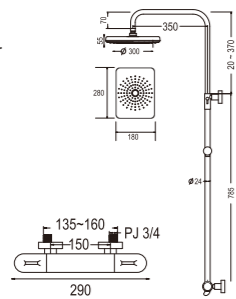

WN59
GRAB BAR

Y25A-13
EYEWASH FAUCET
(KRAN PENCUCI MATA)
• Spindle kerep type

W9500-S-GUN METAL
COLUMN SHOWER SET

- Column set with change lever to rain shower or hand shower
- Adjustable hand shower bracket height
- Adjustable rain shower column height 20mm ~ 370mm

W9200-S
COLUMN SHOWER SET

- Column set with change lever to rain shower or hand shower
- Adjustable hand shower bracket height
- Adjustable rain shower column height 50mm ~ 420mm

W9300-S
COLUMN SHOWER SET