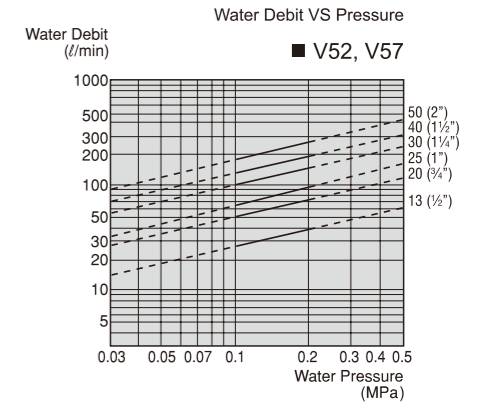

● **Ball Tap**

VN41 (Box)
PVN41 (Blister)
FLOATING BALL TAP

- Size 1/2, 3/4, 1 (inch)
- Max. water pressure 0.5MPa.
- Tap & Stick made of Brass
- Floating Ball made of HDPE (High-Density PolyEthylene)

	L	L1	H	Z	R.Ball	Stick
13 (1/2")	305	34	100	G1/2	105	160
20 (3/4")	380	36	100	G3/4	115	220
25 (1")	500	38	60	G1	115	330

VN44J (Box)
PVN44J (Blister)
FLOATING BALL TAP

- Size 1/2, 3/4, 1 (inch)
- Max. water pressure 0.75MPa.
- Tap & Stick made of Brass
- Floating Ball made of HDPE (High-Density PolyEthylene)
- Valve Body: JIS Design (Japan Industrial Standar Design).
- Heavy duty tap with vertical Leverage system

	L	L1	L2	H	Z	R.Ball	Stick
13 (1/2")	305	35	25	130	G1/2	105	160
20 (3/4")	380	35	40	180	G3/4	115	220
25 (1")	520	38	49	240	G1	115	330

- Workable on water pressure 0.098 ~ 0.74 MPa.

V57
FLOATING BALL TAP

- Size 1, 1 1/4, 1 1/2, 2 (inch)
- Floating ball : Stainless Steel (SUS316)
- Maximum water temperature 120° C.
- Workable on water pressure 0.098 ~ 0.74MPa (1 ~ 7.5Kgf/cm²)
- For V57 size 2", use spherical floating ball
- Size 1 1/4, 1 1/2, 2" : does not have a mounting nut

V52
FLOATING BALL TAP

- Size 1/2, 3/4, 1, 1 1/4, 1 1/2, 2 (inch)
- Floating ball : HDPE (High-Density PolyEthylene)
- Maximum water temperature 60° C.
- Workable on water pressure 0.098 ~ 0.74MPa (1 ~ 7.5Kgf/cm²)
- Size 1 1/4, 1 1/2, 2" : does not have a mounting nut