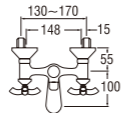

- Hose length 1.3m
- Shower head with On/Off button
- Shower bracket included
- Spindle kerep type

SK38P
BATH MIXER
with RELAXATION SHOWER

- Metal hose length 1.5m
- Adjustable shower patterns
- 6 (six) patterns by rotating the faceplate
- Shower bracket included
- Spindle kerep type