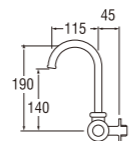

● **Swinging Sink Tap**

A28JSX (Box)
PA28JSX (Blister)
SWINGING SINK TAP

- Ceramic cartridge type

A26JC
SWINGING SINK TAP

- Spindle kerep type

A26JRN
SWINGING SINK TAP

- Double Spindle kerep type

A286JSX-L3-PM (Box)
PA28JSX-L3-PM (Blister)
FLEXIBLE SINK TAP