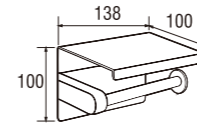

• Tissue placement area 138mm
Included screw

WN201
PAPER HOLDER WITH SHELF