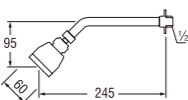

S11 (Box)
PS11 (Blister)
WALL SHOWER

- Adjustable shower head