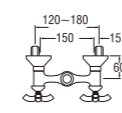

- Metal hose length 1.5m
- Shower head with On/Off button
- Shower bracket included
- Spindle kerep type

SK36C-W
BATH MIXER
With SHOWER SET