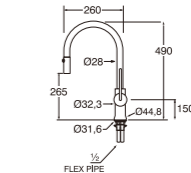

Black Series