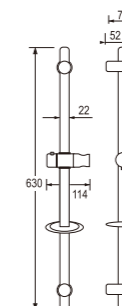

● **Bath Spout & Shower Elbow**

KN9100
BATH SPOUT

KN9200
BATH SPOUT

PT205
SHOWER ELBOW

PT205-BLACK
SHOWER ELBOW

• Useable to attach shower hose

• Useable to attach shower hose

● **Slide Bar with Shower Set**

• Adjustable shower bracket
• Metal hose length 1.5m

• Adjustable shower bracket
• Metal hose length 1.5m

PW501-X
SLIDE BAR

• Adjustable shower bracket

• Adjustable shower bracket

• Adjustable shower bracket