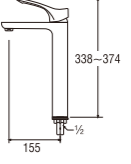

Y4700-L-SILVER GREY
SINGLE LEVER BASIN TAP

• Cold water only