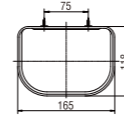

K71D-W
DECK TYPE SINK MIXER