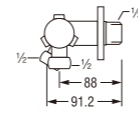

VN220 (Box)
PVN220 (Blister)
STOP VALVE

• Ceramic cartridge type

VN230 (Box)
PVN230 (Blister)
TWO-WAY STOP VALVE

• Spindle kerep type

VN240 (Box)
PVN240 (Blister)
TWO-WAY STOP VALVE

• Spindle kerep type

VN250 (Box)
PVN250 (Blister)
STAINLESS STOP VALVE