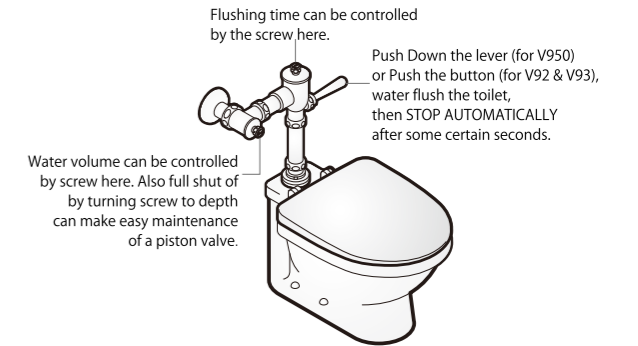

VN22A-2 (Box)
PVN22A-2 (Blister)
STOP VALVE with FLEXIBLE PIPE

• Spindle kerep type

● **Flush Valve**

V950
FLUSH VALVE for W.C

How it works

V93
URINAL FLUSH VALVE

V92
URINAL FLUSH VALVE

G41 (Box)
PG41 (Blister)
SINGLE GAS COOK