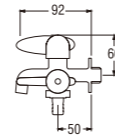

- Ceramic cartridge type
- Useable for shower tap

F10C (Box)
PF10C (Blister)
TWO-WAY SINK TAP