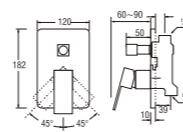

V105-BLACK
CONCEALED BATH MIXER with DIVERTER VALVE
• With Diverter Valve to Wall Shower & to Bath Spout