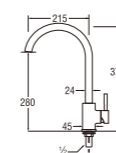

- Ceramic cartridge type

A29JSX-HM (Box)
PA29JSX-HM (Blister)
SWINGING SINK TAP

- Ceramic cartridge type
- Effervescent water flow with "Ho matsu" aerator

A530
STAINLESS STEEL
SINGLE LEVER SINK TAP

- With swinging pipe
- Cold water only