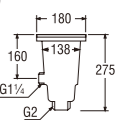

- With basket strainer inside
- Max. temp. 60°C.