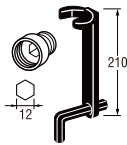

P75-1S-10 (Box)
SEAL TAPE

- 10 pcs per-box
- Tape Thickness 0.1mm
- Tape Width 13mm
- Tape Length 10 Mtrs
- Made of PTFE

PP75-1S-10 (Blister)
SEAL TAPE

- Tape Thickness 0.1mm
- Tape Width 13mm
- Tape Length 10 Mtrs
- Made of PTFE

PP79-1S
TAPE

- Usable for washbowl/washbasin to prevent leaks

PR351
TAP SPANNER

- Locknut Size 24mm

R3550
TAP SPANNER

- Locknut Size 38mm & 46mm

PR36
SINK TAP SPANNER

PR370
CLEAN-OUT WRENCH

PT30A
HOSE NIPPLE

PR32
KEY TAP

VN41-84-105
VN41-84-115
FLOATING BALL
(Ball Tap Sparepart)

- Made of HDPE (High-Density PolyEthylene)
- Diameter 105mm : useable for ball tap size : 1/2 & 3/4
- Diameter 115mm : useable for ball tap size : 1"