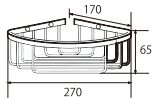

WN195
DOUBLE CORNER SOAP BASKET