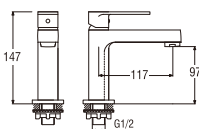

• Cold water only

Y510R (Box)
PY510R (Blister)
SINGLE LEVER BASIN TAP

• Cold water only