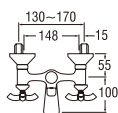

- Useable for shower bath mixer
- Spindle kerep type

SK31C-X
BATH MIXER