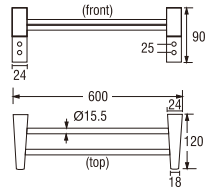

PWN531
TOWEL HOLDER