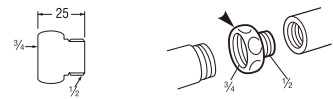

PT25-5
BUSHING 3/4 X 1/2"