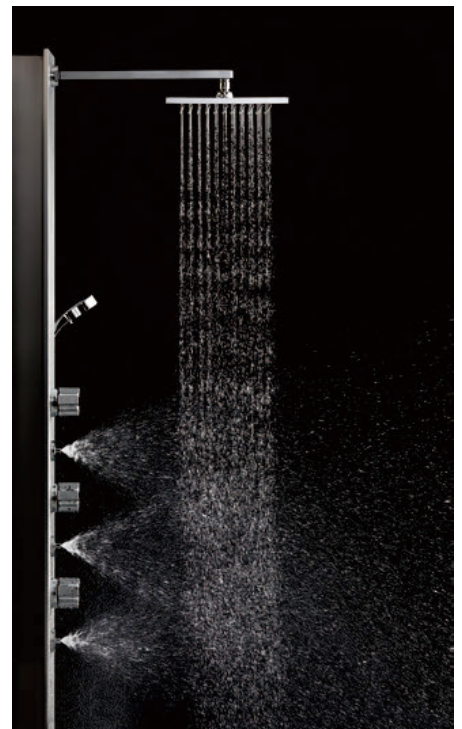

- With flexible swinging pipe
- Hot and Cold water

PSN80C- BK
TOILET SHOWER SET

- Hose length 1,2m
- Shower bracket included

SK9880A

PANEL-MOUNTED THERMOSTATIC SHOWER MIXER

- The three shower nozzles can be adjusted to suit individual needs.
- Equipped with a cold water discharge function with an "ON" or "OFF" button.
- When using the overhead shower head, cold air is expelled, leaving only warm water for showering.