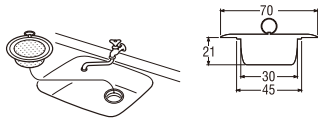

PH3921
BASIN STRAINER

PH6210F-L
BASKET STRAINER

PH395-M (100)
HAIR CATCHER