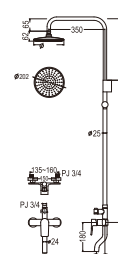

W9200-S-BLACK
COLUMN SHOWER SET

- Column set with change lever to rain shower or hand shower
- Adjustable hand shower bracket height
- Adjustable rain shower column height : 50mm ~ 420mm