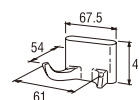

WN882 (Box)
PWN882 (Blister)
DOUBLE HOOK