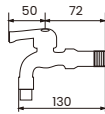

• Double spindle kerep type

Y20JRN-L
SINK TAP

• Double Spindle kerep type

Y20C-3/4"
SINK TAP

• Spindle kerep type

EY36R (Box)
PEY36R (Blister)
 SINK TAP with COUPLING

• Ceramic cartridge type

Y30J (Box)
PY30J (Blister)
 SINK TAP with COUPLING