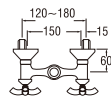

SK27351-X-BK
SINGLE LEVER BATH MIXER

- Useable for shower bath mixer

SK3853C-BK
SINGLE LEVER BATH MIXER
with SHOWER SET

- Hose length 1.5m
- Shower bracket included

K35P-X
BATH MIXER

- Useable for shower bath mixer
- Spindle kerep type