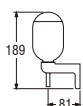

- Tube capacity 350ml

W111 (Box)
PW111 (Blister)
SOAP DISPENSER