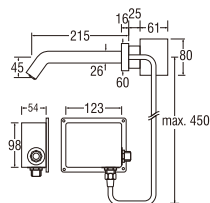

K51-W
BASIN MIXER

- Spindle kerop type
- Hot & Cold water

EA100-BLACK
SENSOR BASIN TAP

- Power supply : DC 6V.
- Workable on water pressure 0.05 ~ 0.6 Mpa
- Water temperatures 1 ~ 55°C.

EA100
SENSOR BASIN TAP