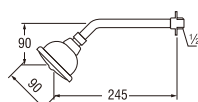

S12 (Box)
PS12 (Blister)
RELAXATION WALL SHOWER

- Adjustable shower head

S13 (Box)
PS13 (Blister)
RELAXATION WALL SHOWER

- Adjustable shower head
- Adjustable shower patterns
- 4 (four) patterns by rotating faceplate

PS10 (Blister)
WALL SHOWER

- Adjustable shower head

S11 (Box)
PS11 (Blister)
WALL SHOWER

- Adjustable shower head

S19 (Box)
PS19 (Blister)
WALL SHOWER

- Adjustable shower head

Wall Shower Installation