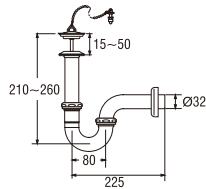

HN77 (Box)
PHN77 (Blister)
P-TRAP