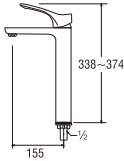

JA546HCV-13
BASIN TAP

• Cold water only

Y503R (Box)
PY503R (Blister)
SINGLE LEVER BASIN TAP

• Cold water only

● **Basin Tap**

Y4700-L-GREY
SINGLE LEVER BASIN TAP

· Cold water only

Y4700-L-SILVER GREY
SINGLE LEVER BASIN TAP