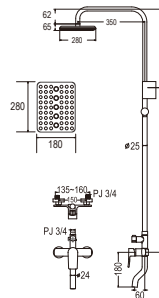

W9200-S
COLUMN SHOWER SET

- Column set with change lever to rain shower or hand shower
- Adjustable hand shower bracket height
- Adjustable rain shower column height 50mm ~ 420mm

W9300-S
COLUMN SHOWER SET