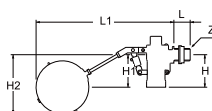

V57
FLOATING BALL TAP

• Size 1, 1 1/4, 1 1/2, 2 (inch)

- Floating ball : Stainless Steel (SUS316)
- Maximum water temperature 120° C.
- Workable on water pressure 0.098 ~ 0.74MPa (1 ~ 7.5Kgf/cm²)
- For V57 size 2", use spherical floating ball
- Size 1/4, 1/2, 2" : does not have a mounting nut

V52
FLOATING BALL TAP

• Size 1/2, 3/4, 1, 1 1/4, 1 1/2, 2 (inch)

- Floating ball : HDPE (High-Density PolyEthylene)
- Maximum water temperature 60° C.
- Workable on water pressure 0.098 ~ 0.74MPa (1 ~ 7.5Kgf/cm²)
- Size 1/4, 1/2, 2" : does not have a mounting nut

	L1		L	H	H1		H2		Z	R.Ball	Pole Length X Dia.
	When the water discharge	When sealing			When sealing	When the water discharge					
13 (1/2")	205 ~ 251	307 ~ 337	30	48	52 ~ 116	230 ~ 260	PJ1/2	95	160X6		
20 (3/4")	153 ~ 220	332 ~ 374	35	72	140 ~ 185	330 ~ 335	PJ3/4	115	200X6		
25 (1")	172 ~ 240	345 ~ 395	35	78	150 ~ 210	330 ~ 335	PJ1	115	200X6		
30 (1 1/4")	170 ~ 250	359 ~ 413	22	84	110 ~ 190	340 ~ 355	R11/4	115	220X6		
40 (1 1/2")	310 ~ 458	460 ~ 575	23	85	55 ~ 253	309 ~ 430	R11/2	135	300X8		
50 (2")	305 ~ 454	496 ~ 610	26	98	69 ~ 278	370 ~ 485	R2	150	300X8		

L1, H1 during hydrostatic pressure 0.3MPa

V420
FLOATING BALL TAP 1 1/4 (Inch)

- Maximum water temperature 60° C.
- Workable on water pressure 0.098 ~ 0.74 MPa (1 ~ 7.5Kgf/cm²)

	L	L1	H	H1
1 1/4	465	47	265	130

PT726
LOCK NUT 1/2"

• Size 1/2, 3/4, 1 (inch)

SIZE	L
1/2	35
3/4	40
1	49

VN41-84-105
FLOATING BALL (Ball Tap Sparepart)

VN41-84-115
FLOATING BALL (Ball Tap Sparepart)

- Made of HDPE (High-Density PolyEthylene)
- Diameter 105mm : useable for ball tap size : 1/2 & 3/4
- Diameter 115mm : useable for ball tap size : 1"