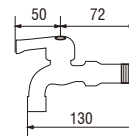

• Ceramic cartridge type

EY36R (Box)
PEY36R (Blister)