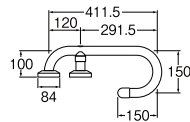

W584
COUNTER HANDRAIL

• For bathroom counter