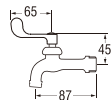

EY25R (Box)
PEY25R (Blister)
SINK TAP

• Spindle kerep type

EY25R-L (Box)
PEY25R-L (Blister)
SINK TAP

• Spindle kerep type

EY35R (Box)
PEY35R (Blister)
TWO-WAY SINK TAP with COUPLING

• Spindle kerep type

EA15R (Box)
PEA15R (Blister)
SWINGING SINK TAP