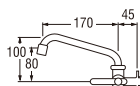

A10JP-L3
SWINGING SINK TAP

- Spindle kerep type

EA16R (Box)
PEA16R (Blister)
SINGLE LEVER SINK TAP

• Swinging pipe

A27JRN-HM (Box)
PA27JRN-HM (Blister)
SWINGING SINK TAP

• Double Spindle kerep type
• Effervescent water flow with "Ho matsu" aerator