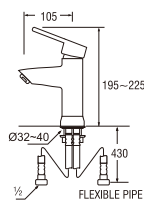

K37610EJV-13
SINGLE SPRAY MIXING TAP