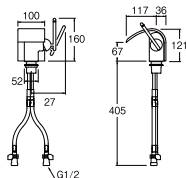

K4790NJV-13

SINGLE LEVER BASIN MIXER

SK2890-13

THERMOSTATIC BATH MIXER WITH SHOWER SET

K8790JHV-13

SINGLE LEVER SINK MIXER

- Swinging Pipe
- Pull-out shower head with metal hose (1.2 m)

YURIKA