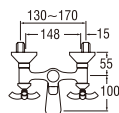

● **Bath Mixer**

SK31P-CH
BATH MIXER With SHOWER SET

- Metal hose length 1.5m
- Shower head with On/Off button
- Shower bracket included
- Spindle kerep type

SK31P-W
BATH MIXER with SHOWER SET

- Hose length 1.3m
- Shower head with On/Off button
- Shower bracket included
- Spindle kerep type