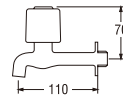

Y20J (Box)
PY20J (Blister)
SINK TAP

• Spindle kerep type