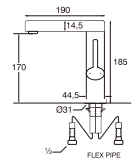

KN580
SINGLE LEVER BASIN MIXER

- Rotate 360° for maximum flexibility
- Hot and cold water