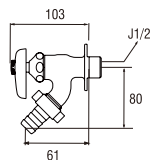

Y70J (Box)
PY70J (Blister)
SINK TAP with COUPLING

•Spindle kerep type

PT30A
HOUSE NIPPLE

PR32
KEY TAP

Y80J-13
SILL COCK with HOSE COUPLING

Y123TV-13
WASHING MACHINE TAP

• Auto Stopper Included
• With Check Valve