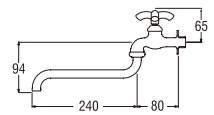

A10JRN-L
SWINGING SINK TAP

- Double Spindle kerep type

A10JSX-HM-BLACK
SWINGING SINK TAP

- Ceramic cartridge type
- Effervescent water flow with "Ho matsu" aerator

A10JP-L2
SWINGING SINK TAP

- Spindle kerep type