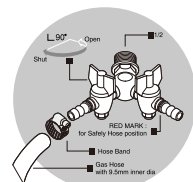

• Ceramic cartridge type

VN22A-2 (Box)
PVN22A-2 (Blister)
STOP VALVE with FLEXIBLE PIPE

• Spindle kerep type

V950
FLUSH VALVE for W.C

How it works

V93
URINAL FLUSH VALVE

V92
URINAL FLUSH VALVE

G41 (Box)
PG41 (Blister)
SINGLE GAS COOK