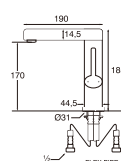

- Can rotate 360° for maximum flexibility
- Hot and cold water

KN370 COFFEE GOLD
SINGLE LEVER BASIN MIXER

- Hot and cold water