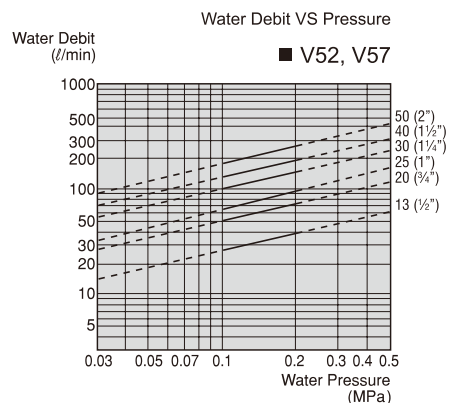

V57
FLOATING BALL TAP

• Size 1, 1 1/4, 1 1/2, 2 (inch)

- Floating ball : Stainless Steel (SUS316)
- Maximum water temperature 120° C.
- Workable on water pressure 0.098 ~ 0.74MPa (1 ~ 7.5Kgf/cm²)
- For V57 size 2", use spherical floating ball
- Size 1/4, 1/2, 2" : does not have a mounting nut