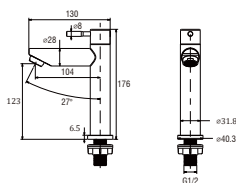

Chrome Series

PS3650C
SELF CLEANING SHOWER SET

- Face plate with automatic self-cleaning button
- Adjustable shower patterns
- 3 patterns by rotating the face plate
- Hose length 1,5m
- Shower bracket included

SK3900-X
SINGLE LEVER BATH MIXER

KN580
SINGLE LEVER BASIN MIXER

- Rotate 360° for maximum flexibility
- Hot and cold water

EY51R
SINGLE LEVER SINK MIXER

- Swinging pipe
- Hot and cold water

EY50R
SINGLE LEVER SINK MIXER

- Swinging pipe
- Hot and cold water

A570
PULL OUT SINGLE LEVER SINK TAP

- Pull out hose
- Changeable water flow
- Cold only water

Y507
STAINLESS BASIN TAP

- Cold water only

A580 CHROME
SINGLE LEVER SINK TAP

- Swinging pipe
- Cold water only

EA16R (Box)
PEA16R (Blister)
SINGLE LEVER SINK TAP

- Swinging pipe