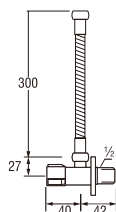

● **Stop Valve**

VN220 (Box)
PVN220 (Blister)
STOP VALVE

• Ceramic cartridge type

VN230 (Box)
PVN230 (Blister)
TWO-WAY STOP VALVE

• Spindle kerep type

VN240 (Box)
PVN240 (Blister)
TWO-WAY STOP VALVE

• Spindle kerep type

VN250 (Box)
PVN250 (Blister)
STAINLESS STOP VALVE

• Ceramic cartridge type

VN260 (Box)
PVN260 (Blister)
STAINLESS TWO-WAY STOP VALVE

• Ceramic cartridge type

VN220A-2 (Box)
PVN220A-2 (Blister)
STOP VALVE with FLEXIBLE PIPE

• Ceramic cartridge type

• Spindle kerep type