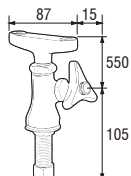

• Spindle kerep type

Y25A-13
EYEWASH FAUCET
(KRAN PENCUCI MATA)