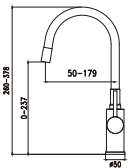

- With flexible swinging pipe
- Hot and Cold water