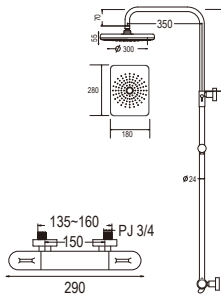

Y25A-13

EYEWASH FAUCET
(KRAN PENCUCI MATA)

- Spindle kerep type

W9500-S-GUN METAL
COLUMN SHOWER SET

- Column set with change lever to rain shower or hand shower
- Adjustable hand shower bracket height
- Adjustable rain shower column height 20mm ~ 370mm

W9200-S
COLUMN SHOWER SET

- Column set with change lever to rain shower or hand shower
- Adjustable hand shower bracket height
- Adjustable rain shower column height 50mm ~ 420mm

W9300-S
COLUMN SHOWER SET

- Column set with change lever to rain shower or hand shower
- Adjustable hand shower bracket height
- Adjustable rain shower column height 50mm ~ 420mm

W9100-S-BLACK
COLUMN SHOWER SET

- Column set with change lever to rain shower or hand shower
- Adjustable hand shower bracket height
- Adjustable rain shower column height : 95mm ~ 275mm