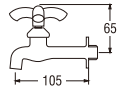

• Spindle kerop type

Y20C (Box)
PY20C (Blister)
SINK TAP