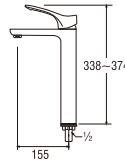

· Cold water only

Y4700-L-RED
SINGLE LEVER BASIN TAP

· Cold water only

Y4700-L-CHROME
SINGLE LEVER BASIN TAP

· Cold water only

Y4700-L-BLACK
SINGLE LEVER BASIN TAP

· Cold water only

● **Basin Mixer**