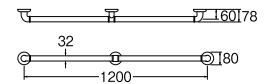

W5792-1200

GRAB BAR

- Includes screws and plugs
- Material

Pipe : Alumunium with resign coating