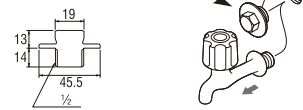

PT71
PLUG 1/2"