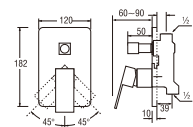

V105-BLACK
CONCEALED BATH MIXER WITH DIVERTER VALVE

- With Diverter Valve to Wall Shower & to Bath Spout