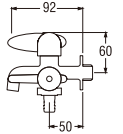

F10C (Box)
PF10C (Blister)
TWO-WAY SINK TAP