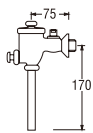

• Ceramic cartridge type

VN22A-2 (Box)
PVN22A-2 (Blister)
STOP VALVE with FLEXIBLE PIPE

• Spindle kerep type

V950
FLUSH VALVE for W.C

How it works

V93
URINAL FLUSH VALVE

V92
URINAL FLUSH VALVE

G41 (Box)
PG41 (Blister)
SINGLE GAS COOK