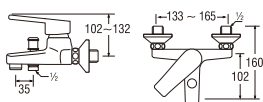

SK3853C-CH
SINGLE LEVER BATH MIXER
with SHOWER SET

- Metal hose length 1.5m
- Shower bracket included