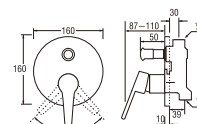

• With Diverter Valve to Wall Shower
& to Bath Spout

V100
CONCEALED BATH MIXER