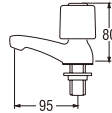

● **Basin Tap**

Y50JC (Box)
PY50JC (Blister)
BASIN TAP

• Spindle kerep type

Y50JC-BB (Box)
PY50JC-BB (Blister)
BASIN TAP

• Spindle kerep type

Y50JPR (Box)
PY50JPR (Blister)
BASIN TAP

• Ceramic cartridge type