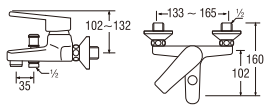

SK27351-X-BK
SINGLE LEVER BATH MIXER

- Useable for shower bath mixer