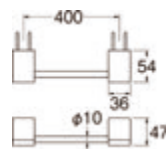

PWN531O
TOWEL HOLDER

PWN532O-BLACK
DOUBLE TOWEL HOLDER

PWN531O-BLACK
TOWEL HOLDER

W5711-D
TOWEL HOLDER

• Include screw

W5711-W
TOWEL HOLDER

• Include screw

W5711-C
TOWEL HOLDER