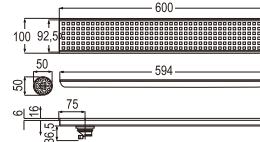

HN902-600
FLOOR STRAINER