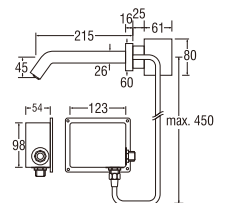

EA100
SENSOR BASIN TAP

- Power supply : DC 6V.
- Workable on water pressure 0.05 ~ 0.6 Mpa
- Water temperatures 1 ~ 55°C.