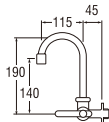

• Ceramic cartridge type
• Effervescent water flow with "Ho matsu" aerator

A26JSX (Box)
PA26JSX (Blister)
SWINGING SINK TAP