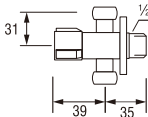

• Ceramic cartridge type

VN260 (Box)
PVN260 (Blister)
STAINLESS TWO-WAY STOP VALVE