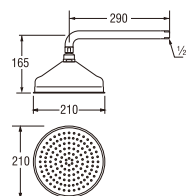

PS25-L
RELAXATION WALL SHOWER

- Adjustable shower head