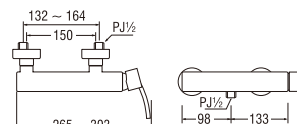

● **Bath Mixer**

- Metal hose length 1.5m
- Shower head with On/Off button
- Shower bracket included
- Spindle kerep type

- Hose length 1.3m
- Shower head with On/Off button
- Shower bracket included
- Spindle kerep type

- Metal hose length 1.5m
- Adjustable shower patterns
- 6 (six) patterns by rotating the faceplate
- Shower bracket included
- Spindle kerep type

- Metal hose length 1.5m
- Shower head with On/Off button
- Shower bracket included
- Spindle kerep type

- Hose length 1.3m
- Shower head with On/Off button
- Shower bracket included
- Spindle kerep type

- Metal hose length 1.5m
- Adjustable shower patterns
- 6 (six) patterns by rotating the faceplate
- Shower bracket included
- Spindle kerep type

- Useable for shower bath mixer
- Spindle kerep type

- Useable for shower bath mixer
- Spindle kerep type