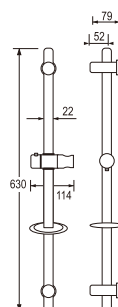

- Adjustable shower bracket
- Metal hose length 1.5m

PW501-S
SLIDE BAR with SHOWER SET

- Adjustable shower bracket
- Metal hose length 1.5m

PW503-X
SLIDE BAR

- Adjustable shower bracket

PW502-X
SLIDE BAR

- Adjustable shower bracket