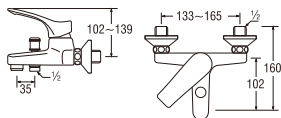

SK27351-X
SINGLE LEVER BATH MIXER
with SHOWER SET

- Useable for shower bath mixer