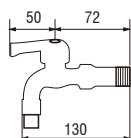

SINK TAP

• Ceramic cartridge type

VN250 (Box)
PVN250 (Blister)