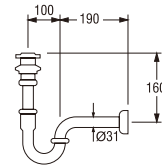

- Pull-up type
- Easy to clean

Un-Plug
to clean up.