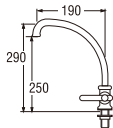

- Double spindle kerep type

● **Swinging Sink Tap**

A59JSX (Box)
PA59JSX (Blister)
SWINGING SINK TAP

• Ceramic cartridge type

A59JMR
SWINGING SINK TAP

• Ceramic cartridge type

A59JP
SWINGING SINK TAP

• Spindle kerep type