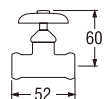

- Spindle kerep type

● Stop Valve

V20JPR
SHOWER VALVE

- Ceramic cartridge type

V26JP
STOP VALVE

- Spindle kerep type

V23 (Box)
PV23 (Blister)
STOP VALVE

- Spindle kerep type