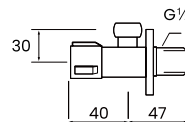

• Ceramic cartridge type