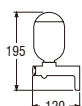

- Tube capacity 350ml

W161 (Box)
PW161 (Blister)
SOAP DISPENSER