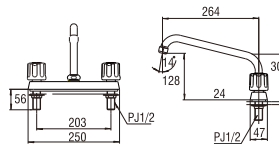

- Spindle kerep type

K811YV-13
SWINGING SINK TAP