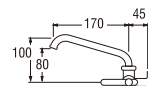

• Double Spindle kerep type

A27JP-L2
SWINGING SINK TAP