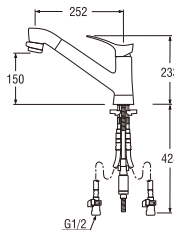

• With swinging pipe

K8751JV-13
SINGLE LEVER SINK MIXER

K87121ET6JV-13
ULTRA FINE BUBBLE
SINGLE LEVER SINK MIXER

• Pull-out shower head/spout with 1.1mtrs metal hose
• Changeable shower patterns

K875JDVZ-1-13
SINGLE LEVER SINK MIXER