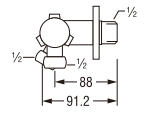

● **Stop Valve**

VN220 (Box)
PVN220 (Blister)
STOP VALVE

• Ceramic cartridge type

VN230 (Box)
PVN230 (Blister)
TWO-WAY STOP VALVE

• Spindle kerep type

VN240 (Box)
PVN240 (Blister)
TWO-WAY STOP VALVE

• Spindle kerep type