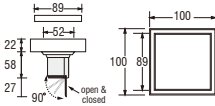

HN910
STAINLESS SQUARE
FLOOR STRAINER