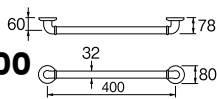

W5792-400

GRAB BAR

- Includes screws and plugs
- Material

Pipe : Alumunium with resign coating