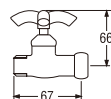

- Spindle kerep type

● Stop Valve

V20JPR
SHOWER VALVE

- Ceramic cartridge type

V26JP
STOP VALVE

- Spindle kerep type

V23 (Box)
PV23 (Blister)
STOP VALVE

- Spindle kerep type