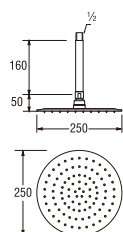

S23
CELLING SHOWER

- Adjustable shower head