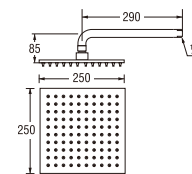

S17S-L
RAIN SHOWER

- Adjustable shower head