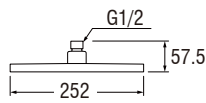

S1045F2
WALL SHOWER HEAD