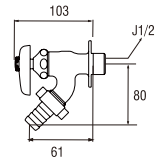

Y80J-13
SILL COCK with Coupling

- Spindle kerep type