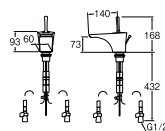

K4780PJV-13

SINGLE LEXER BASIN MIXER WITH POP-UP WASTE