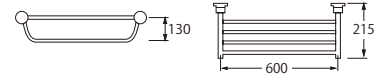

PWN532
DOUBLE TOWEL HOLDER