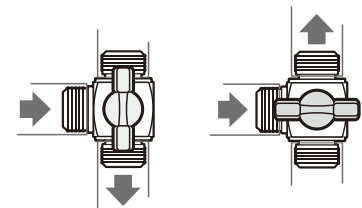

• Pop-up handle as a **Key Tap**
• Maximum water pressure 1 MPa
• Workable on temp. -20°C ~ 90°C