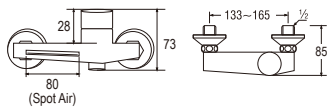

SK50 - GUN METAL
SINGLE LEVER BATH MIXER
with SHOWER SET

- Hose length 1.5m
- Shower bracket included