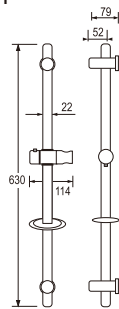

PW502-S
SLIDE BAR with SHOWER SET

- Adjustable shower bracket
- Metal hose length 1.5m