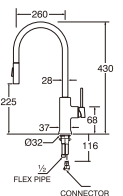

A570
PULL OUT SINGLE LEVER SINK TAP

- Pull out hose
- Changeable water flow
- Cold only water

Y507
STAINLESS BASIN TAP

- Cold water only