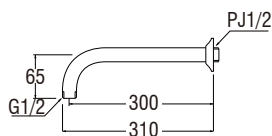

S1045F1
WALL SHOWER HEAD

S1045F1-MDP
WALL SHOWER HEAD

S1045F2
WALL SHOWER HEAD

S1045F2-MDP
WALL SHOWER HEAD

S104-63X2
PIPE WALL SHOWER

S104-63X2-MDP
PIPE WALL SHOWER

air-E

Aliran gelembung udara yang masuk ke rain shower. Membuat kenyamanan dan efek hemat air.