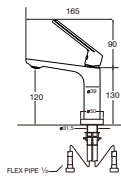

KN890 COFFEE GOLD
PULL OUT SINK MIXER

- Pull out hose
- Hot and cold water
- Changeable water flow