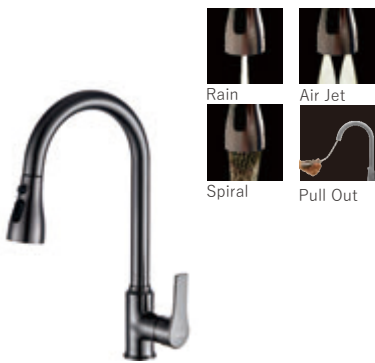

KN880 GUN METAL
SINGLE LEVER SINK TAP
MIXER (GUN METAL)

- Pull out hose
- Hot and cold water
- Changeable water flow

- Swinging pipe
- Hot and cold water

- Pull out hose
- Hot and cold water
- Changeable water flow

- Swinging pipe
- Hot and cold water

- With flexible swinging pipe
- Hot and Cold water