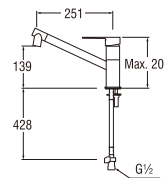

• With swinging pipe

K8751JV-13
SINGLE LEVER SINK MIXER

K87121ET6JV-13
ULTRA FINE BUBBLE
SINGLE LEVER SINK MIXER

• Pull-out shower head/spout with 1.1mtrs metal hose
• Changeable shower patterns

K875JDVZ-1-13
SINGLE LEVER SINK MIXER