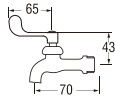

EY25R-L (Box)
PEY25R-L (Blister)
SINK TAP

• Spindle kerep type