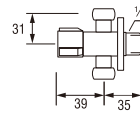

● **Stop Valve**

VN220 (Box)
PVN220 (Blister)
STOP VALVE

• Ceramic cartridge type

VN230 (Box)
PVN230 (Blister)
TWO-WAY STOP VALVE

• Spindle kerep type

VN240 (Box)
PVN240 (Blister)
TWO-WAY STOP VALVE

• Spindle kerep type