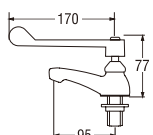

Y50JRN
BASIN TAP

• Double spindle kerep type

Y50JMR (Box)
PY50JMR (Blister)
BASIN TAP

• Ceramic cartridge type

Y50JSX (Box)
PY50JSX (Blister)
BASIN TAP

• Ceramic cartridge type

Y50JRN-L
BASIN TAP

• Double spindle kerep type