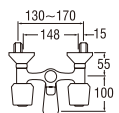

- Metal hose length 1.5m
- Shower head with On/Off button
- Shower bracket included
- Spindle kerep type

SK31C-W
BATH MIXER with SHOWER SET

- Hose length 1.3m
- Shower head with On/Off button
- Shower bracket included
- Spindle kerep type