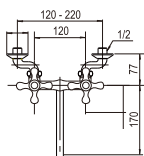

· Hot & Cold water

K131Y-13
SINK MIXER