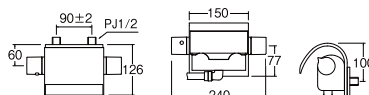

SK2890-13

THERMOSTATIC BATH MIXER WITH SHOWER SET