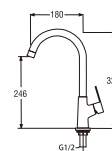

A600
TWO-WAY KITCHEN TAP