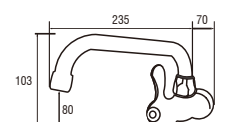

EA16R (Box)
PEA16R (Blister)
SINGLE LEVER SINK TAP

- Swinging pipe