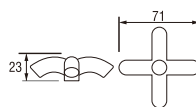

- For faucet with Spindle kerep type
- Metal Handle type, Chrome finished