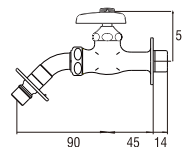

Y70J (Box)
PY70J (Blister)
SINK TAP with COUPLING

•Spindle kerep type

PT30A
HOUSE NIPPLE

PR32
KEY TAP

Y80J-13
SILL COCK with HOSE COUPLING

Y123TV-13
WASHING MACHINE TAP

• Auto Stopper Included
• With Check Valve