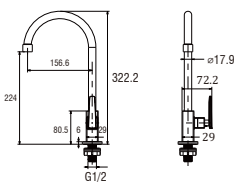

PSN80C- CH
TOILET SHOWER SET

• Hose length 1,2m
• Shower bracket included

Gun Metal

A580 GUN METAL
SINGLE LEVER SINK TAP

• Swinging pipe
• Cold water only

KN580 GUN METAL
SINGLE LEVER BASIN MIXER

• Can rotate 360° for maximum flexibility
• Hot and cold water