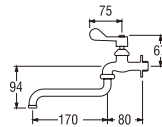

● **Swinging Sink Tap**

A10JC (Box)
PA10JC (Blister)
SWINGING SINK TAP

- Spindle kerep type

A10JRN
SWINGING SINK TAP

- Double Spindle kerep type

A18JSX (Box)
PA18JSX (Blister)
FLEXIBLE SINK TAP

- Ceramic cartridge type
- Effervescent water flow with aerator