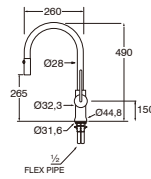

Coffee Gold Series

- Hot and cold water

- Pull out hose
- Hot and cold water
- Changeable water flow

Black Series

- Pull out hose
- Changeable water flow
- Cold water only

- With flexible swinging pipe
- Hot and Cold water

- Hose length 1,2m
- Shower bracket included