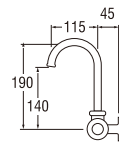

● **Swinging Sink Tap**

A28JSX (Box)
PA28JSX (Blister)
SWINGING SINK TAP

• Ceramic cartridge type

A26JC
SWINGING SINK TAP

• Spindle kerep type

A26JRN
SWINGING SINK TAP

• Double Spindle kerep type

A26JSX-HM (Box)
PA26JSX-HM (Blister)
SWINGING SINK TAP