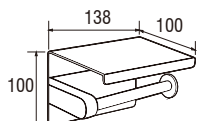

• Useable for WN30/WN30 & W33/PW33

Squeeze poly stick to put on (off) toilet paper rolls.

WN200
PAPER HOLDER WITH SHELF

- Tissue placement area 138mm
- Included screw

WN201
DOUBLE PAPER HOLDER WITH SHELF

- Tissue placement area 138mm
- Included screw