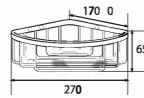

WN190
CORNER SOAP BASKET