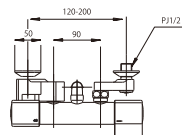

SK18C-S9LN
THERMOSTATIC BATH MIXER
with HAND SHOWER

- Hose length 1.6m
- Shower bracket included