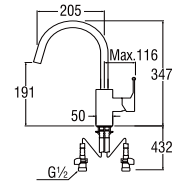

K87121ET6JV-13
ULTRA FINE BUBBLE
SINGLE LEVER SINK MIXER

• Pull-out shower head/spout with 1.1mtrs metal hose
• Changeable shower patterns