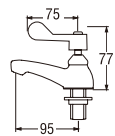

• Double spindle kerep type

Y50JMR (Box)
PY50JMR (Blister)
BASIN TAP