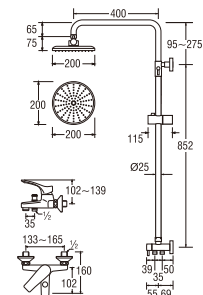

W7900-S
SINGLE LEVER BATH MIXER
with COLUMN SHOWER SET

- Column set with change lever to rain shower or hand shower
- Changeable hand shower pattern
- Single lever bath mixer with change
- Adjustable hand shower bracket height
- Adjustable rain shower column height : 95mm ~ 275mm