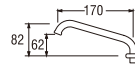

Faucets Pipe

PA10J-60X
SPAREPART PIPE

Useable for :

PA27J-60X
SPAREPART PIPE

Useable for :

PA26J-60X
SPAREPART PIPE

Useable for :

PA29J-60X
SPAREPART PIPE