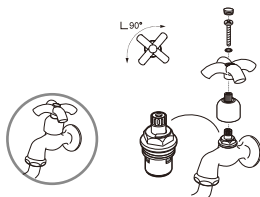

- Cartridge Head-Part "One-Touch Spin Handle" (90 Degrees)

PU-36-1
SPINDLE 45mm

- Useable for Faucets with "Spindle Kerep Type"

PU-38-1
DOUBLE SPINDLE 45mm

- Useable for Faucets with "Double Spindle Kerep Type"