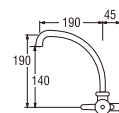

A29JSX-HM (Box)
PA29JSX-HM (Blister)
SWINGING SINK TAP

• Ceramic cartridge type
• Effervescent water flow with "Ho matsu" aerator