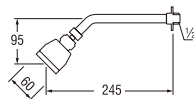

PS10 (Blister)
WALL SHOWER

- Adjustable shower head