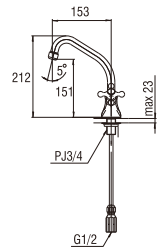

- Spindle kerep type

K8700
SINGLE LEVER SINK MIXER