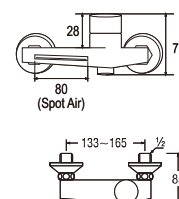

SK50 - GUN METAL
SINGLE LEVER BATH MIXER
with SHOWER SET

- Hose length 1.5m
- Shower bracket included