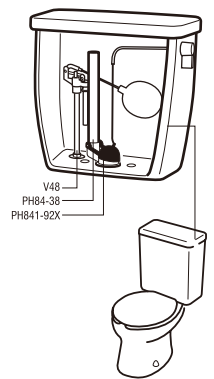

- Workable on water pressure 0.098 ~ 0.74 MPa.