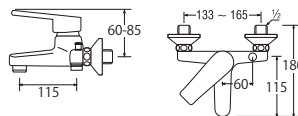

SK3900-X
SINGLE LEVER BATH MIXER

- Useable for shower bath mixer