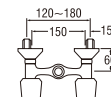

K35C-X
BATH MIXER

- Useable for shower bath mixer
- Spindle kerep type