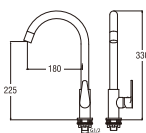

A560
SINGLE LEVER SINK TAP

- With swinging pipe
- Cold water only