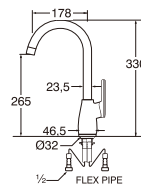

EY50R
SINGLE LEVER SINK MIXER

- Swinging pipe
- Hot and cold water