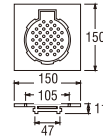

H01
ROOF DRAIN