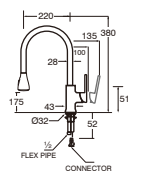

• Adjustable shower bracket

• Hose length 1,2m
• Shower bracket included

Gun Metal

• Swinging pipe
• Cold water only

• Can rotate 360° for maximum flexibility
• Hot and cold water

• Pull out hose
• Hot and cold water
• Changeable water flow