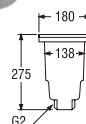

- With basket strainer inside
- Max. temp. 60°C.