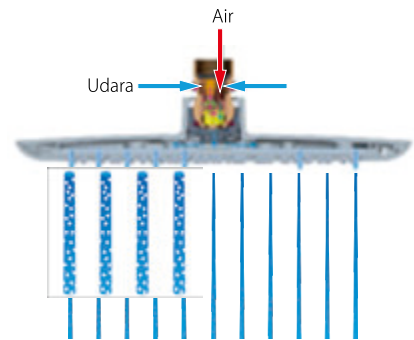

S1045F1
WALL SHOWER HEAD

S1045F1-MDP
WALL SHOWER HEAD

S1045F2
WALL SHOWER HEAD

S1045F2-MDP
WALL SHOWER HEAD

S104-63X2
PIPE WALL SHOWER

S104-63X2-MDP
PIPE WALL SHOWER

air-E

Aliran gelembung udara yang masuk ke rain shower. Membuat kenyamanan dan efek hemat air.