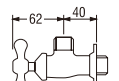

V24JMR (Box)
PV24JMR (Blister)
SHOWER VALVE

• Ceramic cartridge type

V24JPR (Box)
SHOWER VALVE

• Ceramic cartridge type

V24JX (Box)
PV24JX (Blister)
SHOWER VALVE

• Spindle kerep type

● Shower Valve

V11
SHOWER VALVE