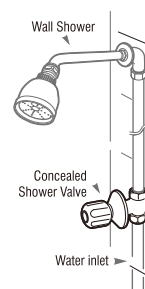

● **Faucets Handle**

PR250F
CROSS HANDLE

- For faucet with Spindle kerep type
- Metal Handle type, Chrome finished

PINEAPPLE
Series

- For faucet with Spindle kerep type
- Metal Handle type, Chrome finished

PINEAPPLE
Series

- For faucet with Spindle kerep type
- Metal Handle type, Chrome finished

Samurai
series

PR255F
SAMURAI HANDLE

- For faucet with Ceramic cartridge type or Double spindle kerep type
- Metal Handle type, Chrome finished

miniCERA
SERIES

- For faucet with Ceramic cartridge type
- Metal Handle type, Chrome finished

• CWR3

• CP4

• MW

- For faucet with Spindle kerep type

Maintenance Parts

Ceramic
SPINDLE TYPE

- Cartridge Head-Part "One-Touch Spin Handle" (90 Degrees)

- Useable for Faucets with "Spindle Kerep Type"

- Useable for Faucets with "Double Spindle Kerep Type"

- Useable for Concealed Valve with "Spindle Kerep Type"