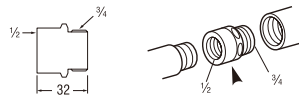

● Connector Items

• Size
15, 30 (mm)

PT22C
SOCKET 1/2"

• Size
15, 20, 25, 30, 40
(mm)

PT726
LOCK NUT

• Size
1/2, 3/4, 1 (inch)

SIZE	L
1/2	35
3/4	40
1	49