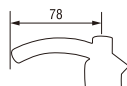

- For faucet with Ceramic cartridge type or Double spindle kerep type
- Metal Handle type, Chrome finished