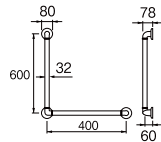

W5792L-600 X 400

L-SHAPED GRAB BAR

- Includes screws and plugs
- Material

Pipe : Alumunium with resign coating