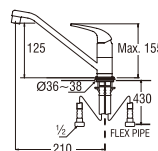

- Spindle kerep type

- Spindle kerep type

- Spindle kerep type

- With swinging pipe
- Changeable shower patterns

- With swinging pipe