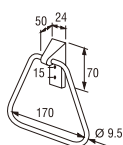

• Include screw

W5711-W
TOWEL HOLDER

• Include screw

• Include screw

W5701-D
TOWEL RING

• Include screw

W5701-W
TOWEL RING

• Include screw

• Include screw

PWN533
TOWEL RING