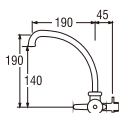

• Ceramic cartridge type

A29JSX (Box)
PA29JSX (Blister)
SWINGING SINK TAP

• Ceramic cartridge type