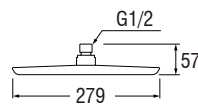

S1045F1
WALL SHOWER HEAD

S1045F1-MDP
WALL SHOWER HEAD

S1045F2
WALL SHOWER HEAD

S1045F2-MDP
WALL SHOWER HEAD

S104-63X2
PIPE WALL SHOWER

S104-63X2-MDP
PIPE WALL SHOWER

air-E

Aliran gelembung udara yang masuk ke rain shower. Membuat kenyamanan dan efek hemat air.