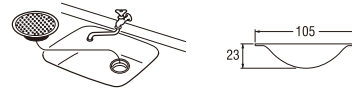

PH3921
BASIN STRAINER