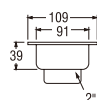

• With locking plate

HN51 (Box)
PHN51 (Blister)
FLOOR STRAINER
4 x 2"