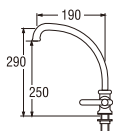

• Ceramic cartridge type
• Effervescent water flow with "Ho matsu" aerator

A59JSX-HM (Box)
PA59JSX-HM (Blister)
SWINGING SINK TAP

• Ceramic cartridge type
• Effervescent water flow with "Ho matsu" aerator