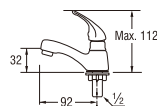

Y501R (Box)
PY501R (Blister)
SINGLE LEVER BASIN TAP

• Cold water only

Y506
BASIN TAP

• Cold water only

Y510R (Box)
PY510R (Blister)
SINGLE LEVER BASIN TAP

• Cold water only

Y4700-S
SINGLE BASIN TAP

• Cold water only