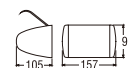

- One Touch to Replacing
- disposable toilet paper rolls
- Included screw

WN3700-BLACK
PAPER HOLDER