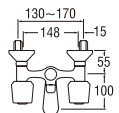

- Useable for shower bath mixer
- Spindle kerep type

SK19310-X
SINGLE LEVER BATH MIXER