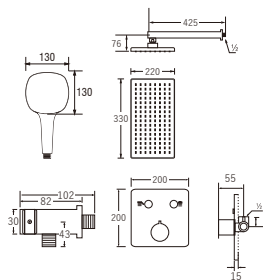

SK36C-W
BATH MIXER
With SHOWER SET

- Hose length 1.3m
- Shower head with On/Off button
- Shower bracket included
- Spindle kerep type

V106
CONCEALED BATH MIXER WITH SHOWER SET

- Adjustable shower patterns