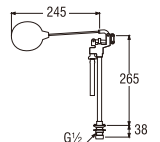

- Workable on water pressure 0.098 ~ 0.74 MPa.