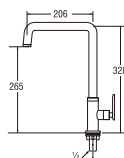

A520
SINGLE LEVER SINK TAP

- With swinging pipe
- Cold water only