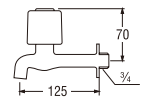

• Double spindle kerep type

Y20JRN-L
SINK TAP

• Double Spindle kerep type

Y20C-3/4"
SINK TAP

• Spindle kerep type

EY36R (Box)
PEY36R (Blister)
 SINK TAP with COUPLING

• Ceramic cartridge type

Y30J (Box)
PY30J (Blister)
 SINK TAP with COUPLING