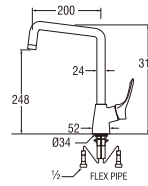

K8751JV-13
SINGLE LEVER SINK MIXER