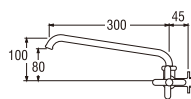

A27JRN
SWINGING SINK TAP

• Double Spindle kerep type

A27JP-L2
SWINGING SINK TAP

A27JP-L3
SWINGING SINK TAP

A16JC
SWINGING SINK TAP

• Spindle kerep type

A16JSX
SWINGING SINK TAP

• Ceramic cartridge type