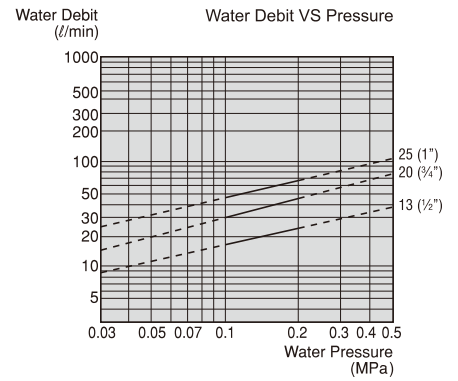

	L	L1	H	Z	R.Ball	Stick
13 (1/2")	305	34	100	G1/2	105	160
20 (3/4")	380	36	100	G3/4	115	220
25 (1")	500	38	60	G1	115	330

VN44J (Box)
PVN44J (Blister)
FLOATING BALL TAP

- Size 1/2, 3/4, 1 (inch)
- Max. water pressure 0.75MPa.
- Tap & Stick made of Brass
- Floating Ball made of HDPE (High-Density PolyEthylene)
- Valve Body: JIS Design (Japan Industrial Standar Design).
- Heavy duty tap with vertical Leverage system