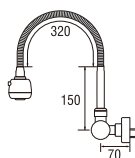

K35P-X
SINK MIXER

- Spindle kerep type

K35C
SINK MIXER

- Spindle kerep type

K35C-X
SINK MIXER

- Spindle kerep type

K37
SINGLE LEVER SINK MIXER

- Flexible & swinging pipe
- Changeable shower pattern