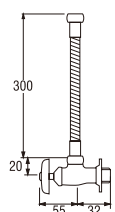

• Spindle kerep type