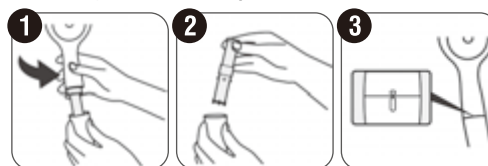

How to Replace the Cartridge