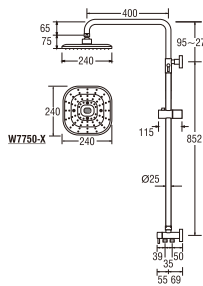

W7750-X
COLUMN SHOWER SET

- Column set with change lever to rain shower or hand shower
- Changeable rain shower pattern
- Changeable hand shower pattern
- Adjustable hand shower bracket height
- Adjustable rain shower column height : 95mm ~ 275mm