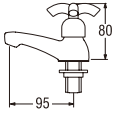

● **Basin Tap**

Y50JC (Box)
PY50JC (Blister)
BASIN TAP

• Spindle kerep type

Y50JC-BB (Box)
PY50JC-BB (Blister)
BASIN TAP

• Spindle kerep type

Y50JPR (Box)
PY50JPR (Blister)
BASIN TAP

• Ceramic cartridge type