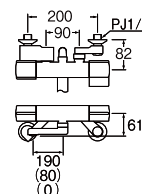

SK18C-T5L19

THERMOSTATIC BATH MIXER WITH SHOWER SET