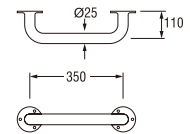

WN59

GRAB BAR