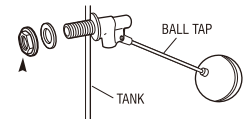

• Size
1/2, 3/4, 1 (inch)

SIZE	L
1/2	35
3/4	40
1	49