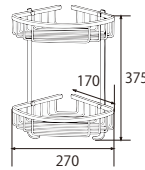

• Tissue placement area 267mm
• Included screw

WN190
CORNER SOAP BASKET

WN195
DOUBLE CORNER SOAP BASKET

PW503-X
SLIDE BAR

• Adjustable shower bracket

HN909
STAINLESS SQUARE FLOOR STRAINER

HN910
SQUARE FLOOR STRAINER