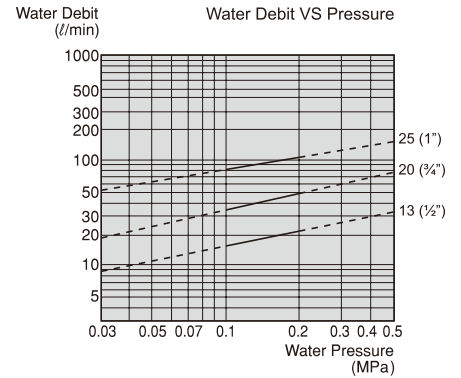

	L	L1	H	Z	R.Ball	Stick
13 (1/2")	305	34	100	G1/2	105	160
20 (3/4")	380	36	100	G3/4	115	220
25 (1")	500	38	60	G1	115	330

VN44J (Box)
PVN44J (Blister)
FLOATING BALL TAP

- Size 1/2, 3/4, 1 (inch)
- Max. water pressure 0.75MPa.
- Tap & Stick made of Brass
- Floating Ball made of HDPE (High-Density PolyEthylene)
- Valve Body: JIS Design (Japan Industrial Standar Design).
- Heavy duty tap with vertical Leverage system