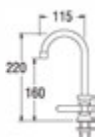

A56JSX (Box)
SWINGING SINK TAP

PA56JSX (Blister)
SWINGING SINK TAP

- Ceramic cartridge type

A56JRN-HM
SWINGING SINK TAP

- Double spindle kerep type

A57JRN
SWINGING SINK TAP

- Double spindle kerep type

A57JRN-HM
SWINGING SINK TAP