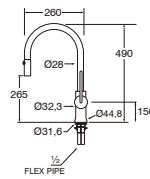

- Pull out hose
- Hot and cold water
- Changeable water flow

EY50R
SINGLE LEVER SINK MIXER

- Swinging pipe
- Hot and cold water

KN890 COFFEE GOLD
PULL OUT SINK MIXER

- Pull out hose
- Hot and cold water
- Changeable water flow