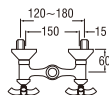

SK36P-CH
BATH MIXER
With SHOWER SET

- Metal hose length 1.5m
- Shower head with On/Off button
- Shower bracket included
- Spindle kerep type