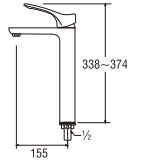

Y4700-L-CHROME
SINGLE LEVER BASIN TAP

· Cold water only