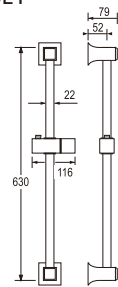

PW501-S
SLIDE BAR with SHOWER SET

- Adjustable shower bracket
- Metal hose length 1.5m