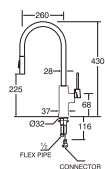

- Pull out hose
- Changeable water flow
- Cold water only

KN8770-BLACK
SINGLE LEVER SINK MIXER