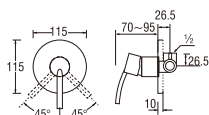

V101
CONCEALED BATH MIXER
with DIVERTER VALVE