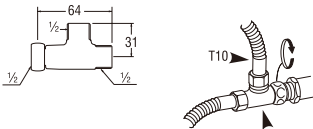

PT6-6X
TEE with NUT 1/2"