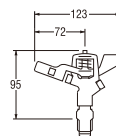

C520F
SPRINKLER

Water Pressure	MPa	0.1	0.2	0.3
Water Debit	L/min	16.0	22.0	26.0
Radius	m	13.0	22.0	25.0