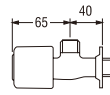

• Spindle kerep type

V24J (Box)
PV24J (Blister)
SHOWER VALVE