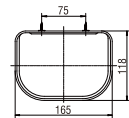

K87580JV
WATER PURIFIER SINK MIXER

• With single water purifier Cartridge PM71750M-1
• With swinging pipe. Rotate spout 120°
• Pull-out shower head/spout with 1.1 mtrs metal hose
• Changeable shower patterns