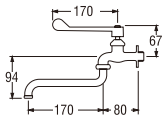

- Double Spindle kerep type

A10JSX-HM-BLACK
SWINGING SINK TAP