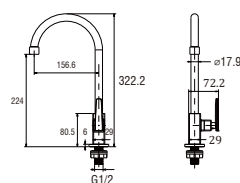

A580 CHROME
SINGLE LEVER SINK TAP

- Swinging pipe
- Cold water only