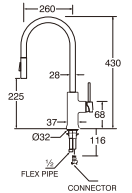

A570-BLACK
PULL OUT SINGLE LEVER SINK TAP

- Pull out hose
- Changeable water flow
- Cold water only