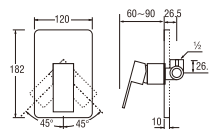

V104
CONCEALED BATH MIXER