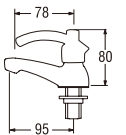

Y50JRN
BASIN TAP

• Double spindle kerep type

Y50JMR (Box)
PY50JMR (Blister)
BASIN TAP

• Ceramic cartridge type

Y50JSX (Box)
PY50JSX (Blister)
BASIN TAP

• Ceramic cartridge type

Y50JRN-L
BASIN TAP

• Double spindle kerep type