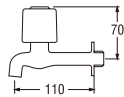

• Ceramic cartridge type

Y20SX-HM (Box)
PY20SX-HM (Blister)
SINK TAP

• Ceramic cartridge type
• Effervescent water flow with "Ho matsu" aerator

Y20JC (Box)
PY20JC (Blister)
SINK TAP

• Spindle kerep type

Y20JC-BB (Box)
PY20JC-BB (Blister)
SINK TAP