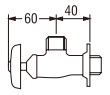

• Spindle kerep type

V24JMR (Box)
PV24JMR (Blister)
SHOWER VALVE