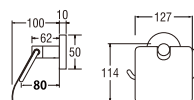

WN3700 (Box)
PWN3700 (Blister)
PAPER HOLDER

PWN180
SOAP DISH