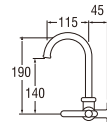

• Ceramic cartridge type

A26JMR (Box)
PA26JMR (Blister)
SWINGING SINK TAP

• Ceramic cartridge type