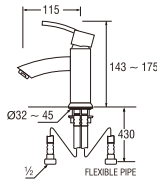

- Can rotate 360° for maximum flexibility
- Hot and cold water

KN370 COFFEE GOLD
SINGLE LEVER BASIN MIXER

- Hot and cold water

KN380
SINGLE LEVER BASIN TAP

- Hot and cold water

KN350-S-BLACK
SINGLE LEVER BASIN MIXER