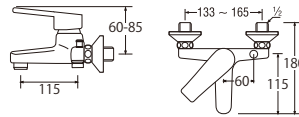

SK3900-X
SINGLE LEVER BATH MIXER