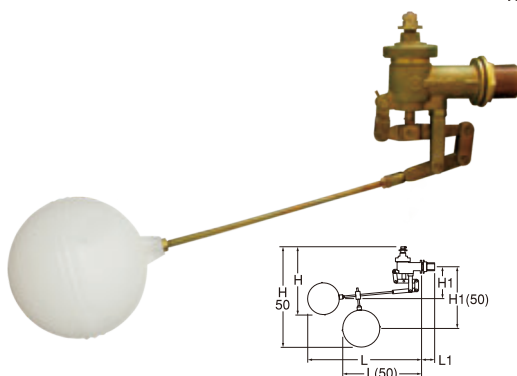

V57
FLOATING BALL TAP

• Size 1, 1 1/4, 1 1/2, 2 (inch)

- Floating ball : Stainless Steel (SUS316)
- Maximum water temperature 120° C.
- Workable on water pressure 0.098 ~ 0.74MPa (1 ~ 7.5Kgf/cm²)
- For V57 size 2", use spherical floating ball
- Size 1/4, 1/2, 2" : does not have a mounting nut

V52
FLOATING BALL TAP

• Size 1/2, 3/4, 1, 1 1/4, 1 1/2, 2 (inch)

- Floating ball : HDPE (High-Density PolyEthylene)
- Maximum water temperature 60° C.
- Workable on water pressure 0.098 ~ 0.74MPa (1 ~ 7.5Kgf/cm²)
- Size 1/4, 1/2, 2" : does not have a mounting nut

	L1		L	H	H1		H2		Z	R.Ball	Pole Length X Dia.
	When the water discharge	When sealing			When sealing	When the water discharge					
13 (1/2")	205 ~ 251	307 ~ 337	30	48	52 ~ 116	230 ~ 260	PJ1/2	95	160X6		
20 (3/4")	153 ~ 220	332 ~ 374	35	72	140 ~ 185	330 ~ 335	PJ3/4	115	200X6		
25 (1")	172 ~ 240	345 ~ 395	35	78	150 ~ 210	330 ~ 335	PJ1	115	200X6		
30 (1 1/4")	170 ~ 250	359 ~ 413	22	84	110 ~ 190	340 ~ 355	R11/4	115	220X6		
40 (1 1/2")	310 ~ 458	460 ~ 575	23	85	55 ~ 253	309 ~ 430	R11/2	135	300X8		
50 (2")	305 ~ 454	496 ~ 610	26	98	69 ~ 278	370 ~ 485	R2	150	300X8		

L1, H1 during hydrostatic pressure 0.3MPa

V420
FLOATING BALL TAP 1 1/4 (Inch)

- Maximum water temperature 60° C.
- Workable on water pressure 0.098 ~ 0.74 MPa (1 ~ 7.5Kgf/cm²)

	L	L1	H	H1
1 1/4	465	47	265	130

PT726
LOCK NUT 1/2"

• Size 1/2, 3/4, 1 (inch)

SIZE	L
1/2	35
3/4	40
1	49

VN41-84-105
FLOATING BALL (Ball Tap Sparepart)

VN41-84-115
FLOATING BALL (Ball Tap Sparepart)

- Made of HDPE (High-Density PolyEthylene)
- Diameter 105mm : useable for ball tap size : 1/2 & 3/4
- Diameter 115mm : useable for ball tap size : 1"