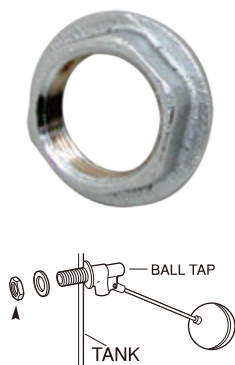

PT726
LOCK NUT 1/2"

• Size 1/2, 3/4, 1 (inch)

SIZE	L
1/2	35
3/4	40
1	49

VN41-84-105
FLOATING BALL (Ball Tap Sparepart)

VN41-84-115
FLOATING BALL (Ball Tap Sparepart)

- Made of HDPE (High-Density PolyEthylene)
- Diameter 105mm : useable for ball tap size : 1/2 & 3/4
- Diameter 115mm : useable for ball tap size : 1"