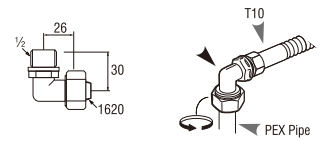

PT62-20
MALE ELBOW with NUT L20 X 1/2"

PT63-16
FEMALE ELBOW with L16 NUT 1/2"