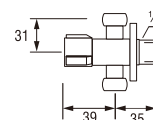

STAINLESS TWO-WAY
STOP VALVE

• Ceramic cartridge type

V11
SHOWER VALVE