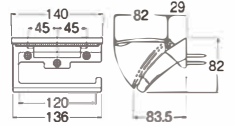

W3701-D
PAPER HOLDER