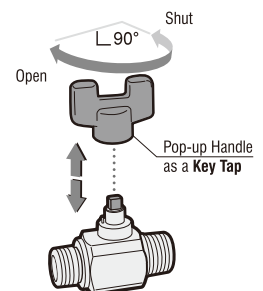

• Pop-up handle as a **Key Tap**
• Maximum water pressure 1 MPa
• Workable on temp. -20°C ~ 90°C