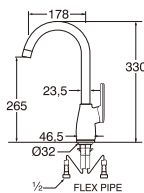

KN890 COFFEE GOLD
PULL OUT SINK MIXER