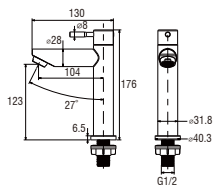

Y51C
BASIN TAP

• Spindle kerep type

Y51P (Box)
PY51P (Blister)
BASIN TAP

• Spindle kerep type

Y507
STAINLESS BASIN TAP

• Cold water only

Y505
BASIN TAP

• Cold water only