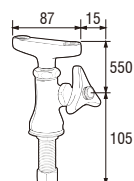

Y55A-13

EYEWASH FAUCET
(KRAN PENCUCI MATA)

- Spindle kerep type