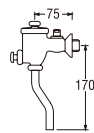

• Ceramic cartridge type

VN22A-2 (Box)
PVN22A-2 (Blister)
STOP VALVE with FLEXIBLE PIPE

• Spindle kerep type

V950
FLUSH VALVE for W.C

How it works

V93
URINAL FLUSH VALVE

V92
URINAL FLUSH VALVE

G41 (Box)
PG41 (Blister)
SINGLE GAS COOK