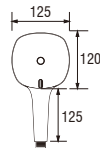

Chrome Series

PS3650C
SELF CLEANING SHOWER SET

- Face plate with automatic self-cleaning button
- Adjustable shower patterns
- 3 patterns by rotating the face plate
- Hose length 1,5m
- Shower bracket included

SK3900-X
SINGLE LEVER BATH MIXER

KN580
SINGLE LEVER BASIN MIXER

- Rotate 360° for maximum flexibility
- Hot and cold water

EY51R
SINGLE LEVER SINK MIXER

- Swinging pipe
- Hot and cold water

EY50R
SINGLE LEVER SINK MIXER

- Swinging pipe
- Hot and cold water

A570
PULL OUT SINGLE LEVER SINK TAP

- Pull out hose
- Changeable water flow
- Cold only water

Y507
STAINLESS BASIN TAP

- Cold water only

A580 CHROME
SINGLE LEVER SINK TAP

- Swinging pipe
- Cold water only

EA16R (Box)
PEA16R (Blister)
SINGLE LEVER SINK TAP

- Swinging pipe