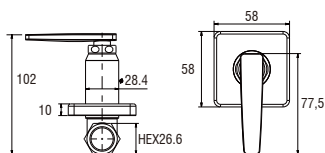

• Ceramic cartridge type

VN260 (Box)
PVN260 (Blister)

STAINLESS TWO-WAY
STOP VALVE

• Ceramic cartridge type

V11
SHOWER VALVE

WN200
PAPER HOLDER WITH SHELF

• Tissue placement area 138mm
• Included screw

WN201
DOUBLE PAPER HOLDER
WITH SHELF