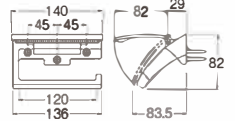

W3801-D
DOUBLE PAPER HOLDER