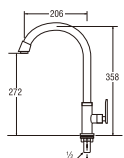

A510
SWINGING SINK TAP

- With swinging pipe
- Cold water only
- Ceramic cartridge type