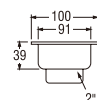

• With locking plate

HN508-L (Box)
FLOOR STRAINER
4 x 2"