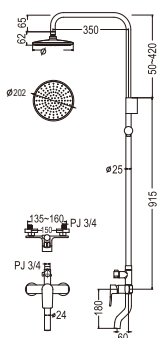

W9500-S GUN METAL
THERMOSTAT SHOWER
COLUMN SET

- Column set with change lever to rain shower and hand shower
- Adjustable hand shower bracket height
- Adjustable rain shower column height 20mm ~ 370mm

W9200-S-CHROME
COLUMN SHOWER SET

- Column set with change lever to rain shower and hand shower
- Adjustable hand shower bracket height
- Adjustable rain shower column height 50mm ~ 420mm

Black Series

W9200-S-BLACK
COLUMN SHOWER SET

- Column set with change lever to rain shower and hand shower
- Adjustable hand shower bracket height
- Adjustable rain shower column height 50mm ~ 420mm