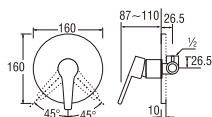

V103
CONCEALED BATH MIXER
with DIVERTER VALVE