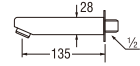

PT205
SHOWER ELBOW