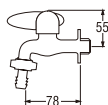

• Ceramic cartridge type

Y30JSX (Box)
PY30JSX (Blister)
SINK TAP with COUPLING