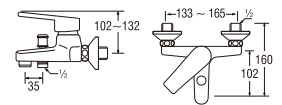

K35P-X
BATH MIXER

- Useable for shower bath mixer
- Spindle kerep type