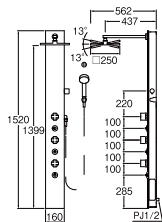

- With flexible swinging pipe
- Hot and Cold water

PSN80C- BK
TOILET SHOWER SET

- Hose length 1,2m
- Shower bracket included

SK9880A

PANEL-MOUNTED THERMOSTATIC SHOWER MIXER

- The three shower nozzles can be adjusted to suit individual needs.
- Equipped with a cold water discharge function with an "ON" or "OFF" button.
- When using the overhead shower head, cold air is expelled, leaving only warm water for showering.