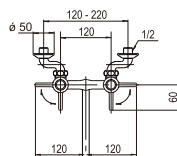

· Hot & Cold water