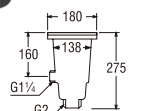

- With basket strainer inside
- Max. temp. 60°C.