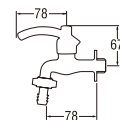

• Ceramic cartridge type