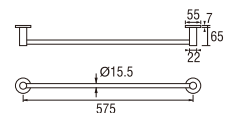

● **Towel Holder**

PWN532
DOUBLE TOWEL HOLDER

PWN531
TOWEL HOLDER

PWN532O
DOUBLE TOWEL HOLDER

PWN531O
TOWEL HOLDER