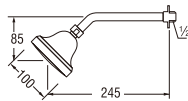

- Adjustable shower head

S23
CELLING SHOWER

- Adjustable shower head

S24
CELLING SHOWER

- Adjustable shower head

Shower

S12 (Box)
PS12 (Blister)
RELAXATION WALL SHOWER

- Adjustable shower head