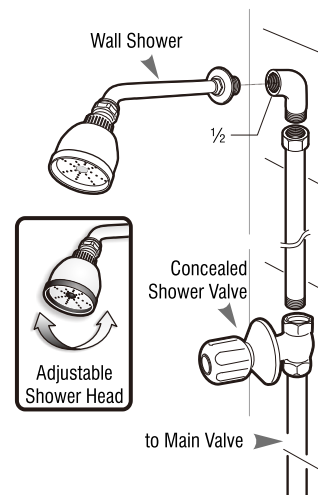

- Adjustable shower head

S19 (Box)
PS19 (Blister)
WALL SHOWER

- Adjustable shower head

Wall Shower Installation

● **Relaxation Shower Set**

PS3050-81XA-CMP
SARA SHOWER HEAD

PS7964-CT6A-MW2
AYAKA ULTRA-FINE BUBBLE
WATER PURIFIER SHOWER SET