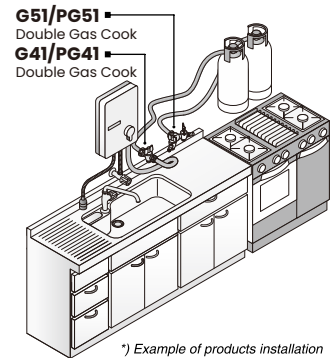

• Ceramic cartridge type

VN22A-2 (Box)
PVN22A-2 (Blister)
STOP VALVE with FLEXIBLE PIPE

• Spindle kerep type

V950
FLUSH VALVE for W.C

How it works

V93
URINAL FLUSH VALVE

V92
URINAL FLUSH VALVE

G41 (Box)
PG41 (Blister)
SINGLE GAS COOK