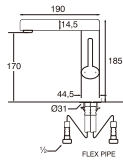

K11-1-JRN
SINK MIXER

· Hot & Cold water

K131Y-13
SINK MIXER

· Hot & Cold water

KN580
SINGLE LEVER BASIN TAP

- Can rotate 360° for maximum flexibility
- Hot and cold water

KN580 GUN METAL
SINGLE LEVER BASIN TAP