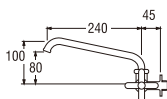

A27JP-L3
SWINGING SINK TAP