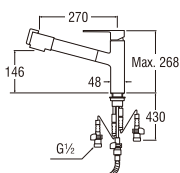

PM71750M-1
WATER PURIFIER CARTRIDGE