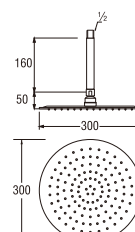

- Adjustable shower head

S23
CELLING SHOWER

- Adjustable shower head

S24
CELLING SHOWER

- Adjustable shower head

Shower

S12 (Box)
PS12 (Blister)
RELAXATION WALL SHOWER

- Adjustable shower head