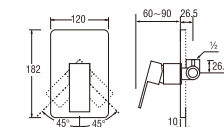

V104-BLACK
CONCEALED BATH MIXER