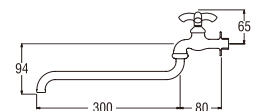

- Spindle kerep type