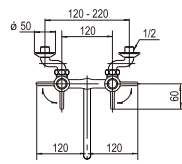

K131Y-13
SINK MIXER