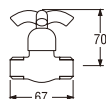

- Spindle kerep type

● Stop Valve

V20JPR
SHOWER VALVE

- Ceramic cartridge type

V26JP
STOP VALVE

- Spindle kerep type

V23 (Box)
PV23 (Blister)
STOP VALVE

- Spindle kerep type