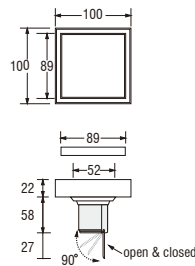

• Tissue placement area 267mm
• Included screw

WN190
CORNER SOAP BASKET

WN195
DOUBLE CORNER SOAP BASKET

PW503-X
SLIDE BAR

• Adjustable shower bracket

HN909
STAINLESS SQUARE FLOOR STRAINER

HN910
SQUARE FLOOR STRAINER