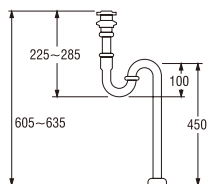

● **P-Trap**

- Pull-up type
- Easy to clean

Un-Plug
to clean up.

H71
P-TRAP

H70
S-TRAP