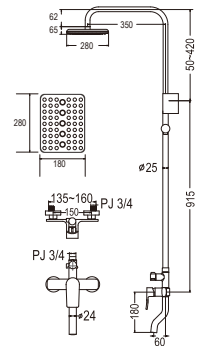

- Column set with change lever to rain shower and hand shower
- Adjustable hand shower bracket height
- Adjustable rain shower column height 50mm ~ 420mm

Black Series

W9200-S-BLACK
COLUMN SHOWER SET

- Column set with change lever to rain shower and hand shower
- Adjustable hand shower bracket height
- Adjustable rain shower column height 50mm ~ 420mm