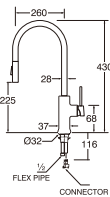

- Pull out hose
- Hot and cold water
- Changeable water flow

EY50R
SINGLE LEVER SINK MIXER

- Swinging pipe
- Hot and cold water