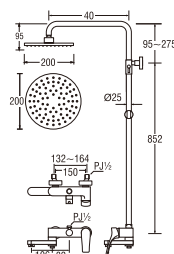

W9200-S
COLUMN SHOWER SET

- Column set with change lever to rain shower or hand shower
- Adjustable hand shower bracket height
- Adjustable rain shower column height 50mm ~ 420mm

W9300-S
COLUMN SHOWER SET

- Column set with change lever to rain shower or hand shower
- Adjustable hand shower bracket height
- Adjustable rain shower column height 50mm ~ 420mm

W9100-S-BLACK
COLUMN SHOWER SET

- Column set with change lever to rain shower or hand shower
- Adjustable hand shower bracket height
- Adjustable rain shower column height : 95mm ~ 275mm