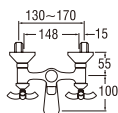

- Metal hose length 1.5m
- Shower head with On/Off button
- Shower bracket included
- Spindle kerep type

SK31P-W
BATH MIXER with SHOWER SET