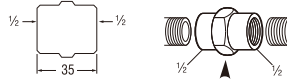

PT20
NIPPLE 1/2"

PT79
TEE 1/2"

PT202
ELBOW 1/2"

● Connector Items

PT253
SOCKET 1/2"

• Size
15, 30 (mm)

PT21
SOCKET 1/2"

PT24
BUSHING 1/2 X 3/4"