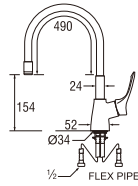

EY51R
SINGLE LEVER SINK MIXER

- Swinging pipe
- Hot and cold water

KN8770 BLACK
SINGLE LEVER SINK TAP

- With flexible swinging pipe
- Hot and Cold water

KN8700
SINGLE LEVER SINK MIXER

• With swinging pipe

KN8750
SINGLE LEVER SINK MIXER