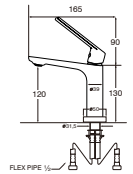

KN380
SINGLE LEVER BASIN TAP