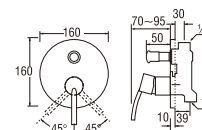

• With Diverter Valve to Wall Shower
& to Bath Spout

V102N-BLACK
CONCEALED BATH MIXER