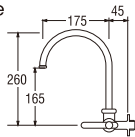

• Ceramic cartridge type

A26JC
SWINGING SINK TAP