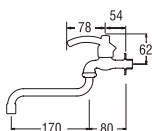

- Ceramic cartridge type
- Effervescent water flow with "Ho matsu" aerator

A10JSX (Box)
PA10JSX (Blister)
SWINGING SINK TAP