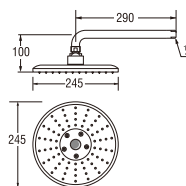

PS20-L
RELAXATION WALL SHOWER

- Adjustable shower head
- Adjustable shower patterns
- 3 (three) patterns by pushing the button