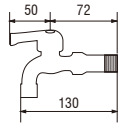

• Ceramic cartridge type

Y20 (Box)
PY20 (Blister)
SINK TAP

• Spindle kerop type