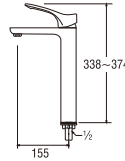

Y4700-L-RED
SINGLE LEVER BASIN TAP

· Cold water only