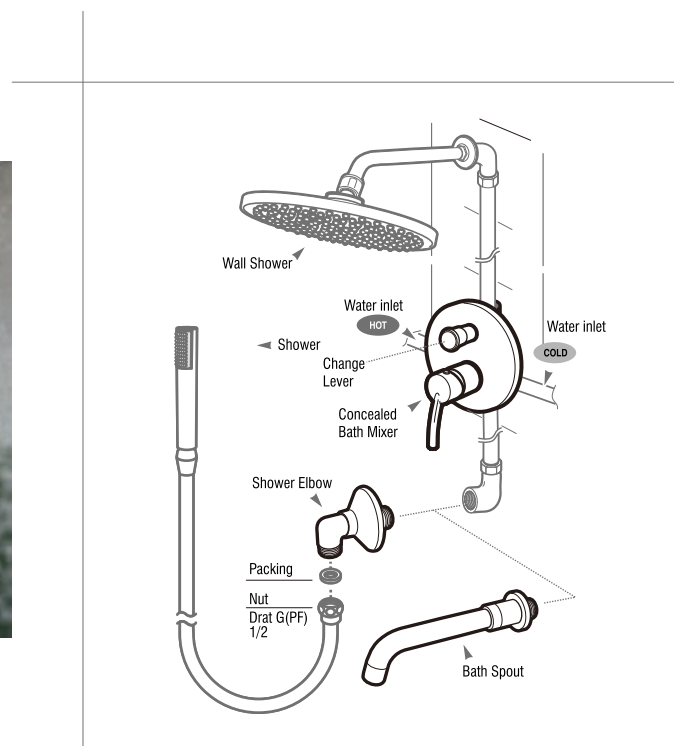

KN9100
BATH SPOUT

KN9200
BATH SPOUT

PT205
SHOWER ELBOW

• Useable to attach shower hose

PT205-BLACK
SHOWER ELBOW

• Useable to attach shower hose

● Slide Bar with Shower Set

PW502-S
SLIDE BAR with SHOWER SET

- Adjustable shower bracket
- Metal hose length 1.5m

PW501-S
SLIDE BAR with SHOWER SET

- Adjustable shower bracket
- Metal hose length 1.5m

PW503-X
SLIDE BAR

- Adjustable shower bracket

PW502-X
SLIDE BAR

- Adjustable shower bracket