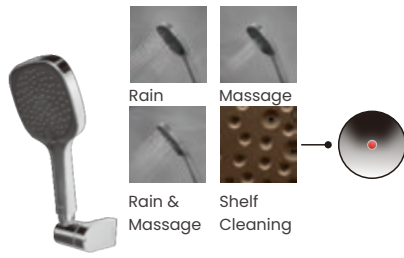

- Column set with change lever to rain shower and hand shower
- Adjustable hand shower bracket height
- Adjustable rain shower column height 50mm ~ 420mm

Black Series

W9200-S-BLACK
COLUMN SHOWER SET

- Column set with change lever to rain shower and hand shower
- Adjustable hand shower bracket height
- Adjustable rain shower column height 50mm ~ 420mm

SK50 - GUN METAL
SINGLE LEVER BATH MIXER
with SHOWER SET

- Hose length 1.5m
- Shower bracket included

Chrome Series

PS3650C
SELF CLEANING SHOWER SET

- Face plate with automatic self-cleaning button
- Adjustable shower patterns
- 3 patterns by rotating the face plate
- Hose length 1,5m
- Shower bracket included