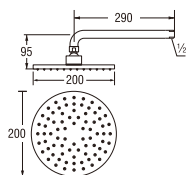

PS14-L
RELAXATION WALL SHOWER

- Adjustable shower head