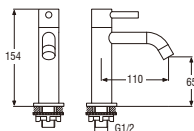

Y51C
BASIN TAP

• Spindle kerep type

Y51P (Box)
PY51P (Blister)
BASIN TAP

• Spindle kerep type

Y507
STAINLESS BASIN TAP

• Cold water only

Y505
BASIN TAP

• Cold water only