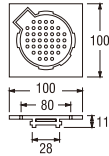

HN941-100 (Box)
PHN941-100 (Blister)
S/S FLOOR STRAINER 4"

H01
ROOF DRAIN