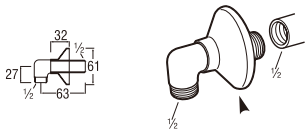

KN9100
BATH SPOUT

KN9200
BATH SPOUT

PT205
SHOWER ELBOW

• Useable to attach shower hose

PT205-BLACK
SHOWER ELBOW

• Useable to attach shower hose

● Slide Bar with Shower Set

PW502-S
SLIDE BAR with SHOWER SET