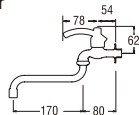

- Ceramic cartridge type
- Effervescent water flow with "Ho matsu" aerator

A10JP-L2
SWINGING SINK TAP