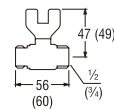

V62-X (Box)
PV62-X (Blister)
BALL VALVE