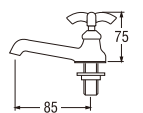

• Spindle kerep type