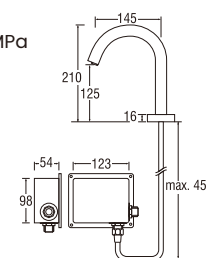

EY500
SENSOR BASIN TAP

- Power supply : DC 6V.
- Workable on water pressure 0.05 ~ 0.75MPa
- Water temperatures 0 ~ 55° C.