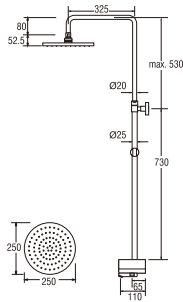

W8000-S
THEMOSTATIC BATH MIXER
with COLUMN SHOWER SET

- Column set with change lever to rain shower or hand shower
- Changeable hand shower pattern
- Adjustable hand shower bracket height
- Adjustable rain shower column height : 530mm