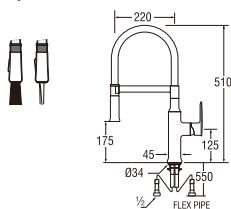

K11-1-JRN
SINK MIXER

- With swinging pipe
- Changeable shower patterns

- With swinging pipe