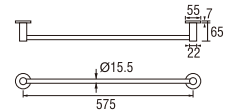

● **Towel Holder**

PWN532
DOUBLE TOWEL HOLDER

PWN531
TOWEL HOLDER

PWN532O
DOUBLE TOWEL HOLDER

PWN531O
TOWEL HOLDER