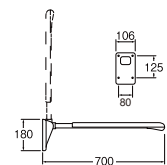

W604
SUPPORT BAR (Folding Type)

- Install in washroom, toilet, etc. when not in use or when it gets in the way, fold it up for storage.
- Materials
  - Main body : Glass fiber reinforced nylon
  - Arm : Steel (epoxy powder coating)
- Maximum load capacity : 1,176 N (120 kgf)

Note :

Operate slowly. If handled roughly, it may spring back and cause injury. Install in a location free of obstacles within the operating range.