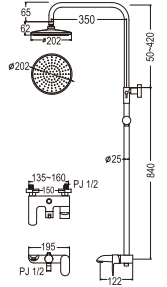

W9300-S
COLUMN SHOWER SET

- Column set with change lever to rain shower or hand shower
- Adjustable hand shower bracket height
- Adjustable rain shower column height 50mm ~ 420mm