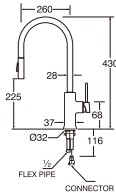

- Swinging pipe
- Cold water only

A570 CHROME
PULL OUT SINGLE LEVER SINK TAP

- Pull out hose
- Changeable water flow
- Cold water only

A570-BLACK
PULL OUT SINGLE LEVER SINK TAP

- Pull out hose
- Changeable water flow
- Cold water only