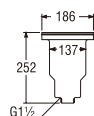

Sink Strainer

H650
SINK STRAINER

- With basket strainer inside
- Max. temp. 60°C.

H650A
SINK STRAINER