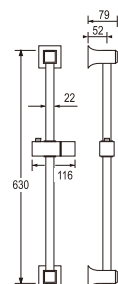

PW501-X
SLIDE BAR

- Adjustable shower bracket