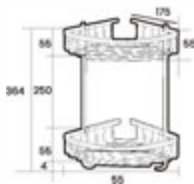

PWN533
TOWEL RING

WN882 (Box)
PWN882 (Blister)
DOUBLE HOOK

WN883 (Box)
PWN883 (Blister)
DOUBLE HOOK

WN59-2
GRIP BAR

WN59
GRIP BAR

WN195
DOUBLE CORNER SOAP BASKET

WN190
CORNER SOAP BASKET

W3701-D
PAPER HOLDER