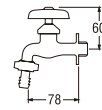

Y30JP (Box)
SINK TAP with COUPLING

• Spindle kerep type