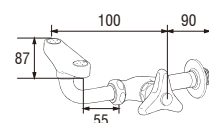

Y25A-13

EYEWASH FAUCET
(KRAN PENCUCI MATA)

- Spindle kerep type

W9500-S-GUN METAL
COLUMN SHOWER SET

- Column set with change lever to rain shower or hand shower
- Adjustable hand shower bracket height
- Adjustable rain shower column height 20mm ~ 370mm