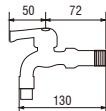

EY36R (Box)
PEY36R (Blister)
SINK TAP with Coupling

- Ceramic cateridge type