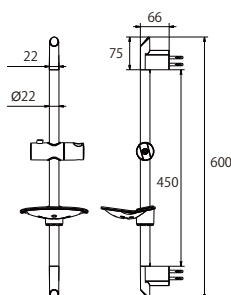

- Adjustable shower bracket
- Metal hose length 1.5m

PW501-S
SLIDE BAR with SHOWER SET

- Adjustable shower bracket
- Metal hose length 1.5m

PW503-X
SLIDE BAR

- Adjustable shower bracket

PW502-X
SLIDE BAR

- Adjustable shower bracket