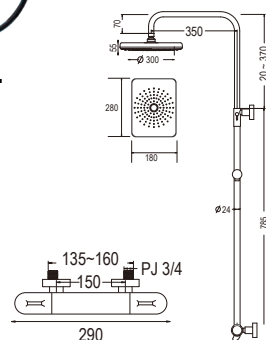

W9500-S GUN METAL
THERMOSTAT SHOWER
COLUMN SET

- Column set with change lever to rain shower and hand shower
- Adjustable hand shower bracket height
- Adjustable rain shower column height 20mm ~ 370mm

W9200-S-CHROME
COLUMN SHOWER SET

- Column set with change lever to rain shower and hand shower
- Adjustable hand shower bracket height
- Adjustable rain shower column height 50mm ~ 420mm

Black Series

W9200-S-BLACK
COLUMN SHOWER SET

- Column set with change lever to rain shower and hand shower
- Adjustable hand shower bracket height
- Adjustable rain shower column height 50mm ~ 420mm