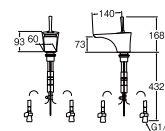

K4780NJV-13

SINGLE LEXER BASIN MIXER