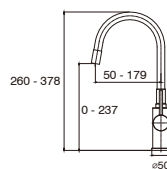

- With flexible swinging pipe
- Hot and Cold water

PSN80C- BK
TOILET SHOWER SET

- Hose length 1,2m
- Shower bracket included

SK9880A

PANEL-MOUNTED THERMOSTATIC SHOWER MIXER

- The three shower nozzles can be adjusted to suit individual needs.
- Equipped with a cold water discharge function with an "ON" or "OFF" button.
- When using the overhead shower head, cold air is expelled, leaving only warm water for showering.