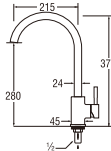

- Ceramic cartridge type
- Changeable shower patterns

- Ceramic cartridge type
- Effervescent water flow with aerator

- Spindle kerep type
- Effervescent water flow with aerator.

- With swinging pipe
- Cold water only
- Ceramic cartridge type

- With swinging pipe
- Cold water only
- Ceramic cartridge type

- With swinging pipe
- Cold water only

- With swinging pipe
- Cold water only

- With swinging pipe
- Cold water only