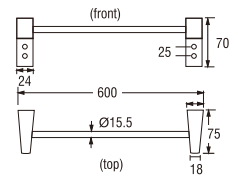

PWN532O
DOUBLE TOWEL HOLDER