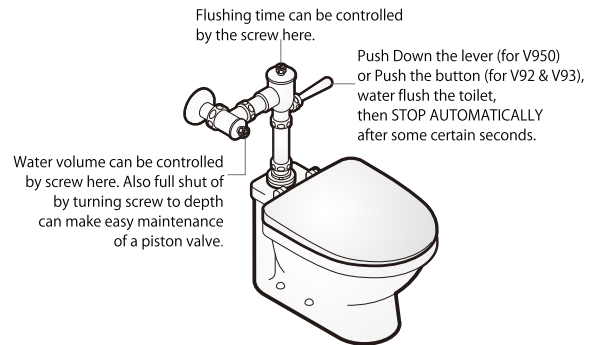

• Ceramic cartridge type

VN22A-2 (Box)
PVN22A-2 (Blister)
STOP VALVE with FLEXIBLE PIPE

• Spindle kerep type

V950
FLUSH VALVE for W.C

How it works

V93
URINAL FLUSH VALVE

V92
URINAL FLUSH VALVE

G41 (Box)
PG41 (Blister)
SINGLE GAS COOK