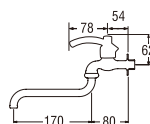

- Ceramic cartridge type

A10JP-L3
SWINGING SINK TAP