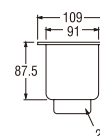

• With locking plate

HN508P (Box)
PHN508P (Blister)
SQUARE FLOOR STRAINER
4 x 2"