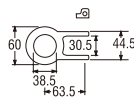

V48
VERTICAL FLOATING BALL TAP