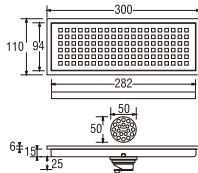

HN901
FLOOR STRAINER

HN901-600
FLOOR STRAINER