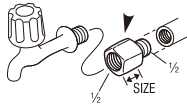

PT20
NIPPLE 1/2"

PT79
TEE 1/2"

PT202
ELBOW 1/2"

● Connector Items

PT253
SOCKET 1/2"

• Size
15, 30 (mm)

PT21
SOCKET 1/2"

PT24
BUSHING 1/2 X 3/4"