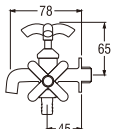

- Spindle kerop type
- Useable for shower tap

F10PR (Box)
PF10PR (Blister)
TWO-WAY SINK TAP

- Ceramic cartridge type
- Useable for shower tap

F11P (Box)
PF11P (Blister)
TWO-WAY SINK TAP with COUPLING

- Spindle kerop type
- Useable for shower tap