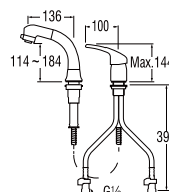

- Hot and cold water

KN4770
SINGLE LEVER BASIN MIXER

- Hot and cold water

K37610EJV-13
SINGLE SPRAY MIXING TAP

- Pull-out shower head/spout with 1 mtrs metal hose
- Changeable shower patterns
- Hot & Cold water