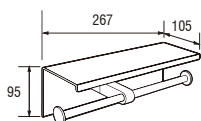

• Useable for WN30/WN30 & W33/PW33

Squeeze poly stick to put on (off) toilet paper rolls.

WN200
PAPER HOLDER WITH SHELF

- Tissue placement area 138mm
- Included screw

WN201
DOUBLE PAPER HOLDER WITH SHELF

- Tissue placement area 138mm
- Included screw