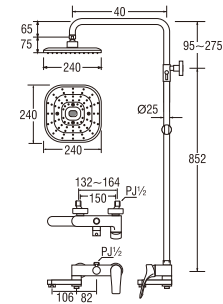

W8200-S
SINGLE LEVER BATH MIXER
with COLUMN SHOWER SET

- Column set with change lever to rain shower or hand shower
- Changeable rain shower pattern
- Changeable hand shower pattern
- Single lever bath mixer
- Adjustable hand shower bracket height
- Adjustable rain shower column height : 95mm ~ 275mm