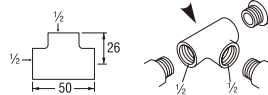

PT204-5
ELBOW with NUT 1/2"