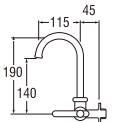

• Ceramic cartridge type
• Effervescent water flow with "Ho matsu" aerator

A26JSX (Box)
PA26JSX (Blister)
SWINGING SINK TAP

• Ceramic cartridge type

A26JMR (Box)
PA26JMR (Blister)
SWINGING SINK TAP

• Ceramic cartridge type