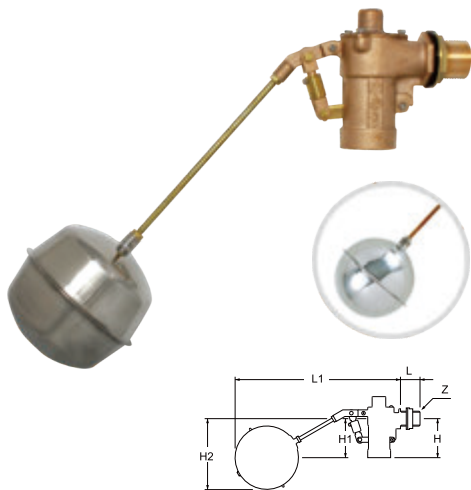

V57
FLOATING BALL TAP

• Size 1, 1 1/4, 1 1/2, 2 (inch)

- Floating ball : Stainless Steel (SUS316)
- Maximum water temperature 120° C.
- Workable on water pressure 0.098 ~ 0.74MPa (1 ~ 7.5Kgf/cm²)
- For V57 size 2", use spherical floating ball
- Size 1/4, 1/2, 2" : does not have a mounting nut