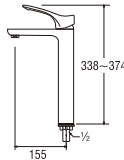

· Cold water only

Y4700-L-RED
SINGLE LEVER BASIN TAP

· Cold water only

Y4700-L-CHROME
SINGLE LEVER BASIN TAP

· Cold water only

Y4700-L-BLACK
SINGLE LEVER BASIN TAP

· Cold water only

● **Basin Mixer**