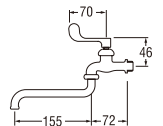

• Spindle kerep type

• Spindle kerep type

• Spindle kerep type

• Spindle kerep type

● **Utility Items**

- 10 pcs per-box
- Tape Thickness 0.1mm
- Tape Width 13mm
- Tape Length 10 Mtrs
- Made of PTFE

- Tape Thickness 0.1mm
- Tape Width 13mm
- Tape Length 10 Mtrs
- Made of PTFE