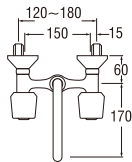

K35C
SINK MIXER

- Spindle kerep type

K35C-X
SINK MIXER

- Spindle kerep type