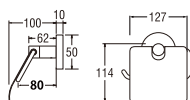

WN200
PAPER HOLDER WITH SHELF

- Tissue placement area 138mm
- Included screw

WN201
DOUBLE PAPER HOLDER WITH SHELF

- Tissue placement area 138mm
- Included screw

- One Touch to Replacing
- disposable toilet paper rolls
- Included screw

WN3700-BLACK
PAPER HOLDER

PWN180
SOAP DISH

- Tube capacity 350ml

- Tube capacity 350ml

- Tube capacity 350ml