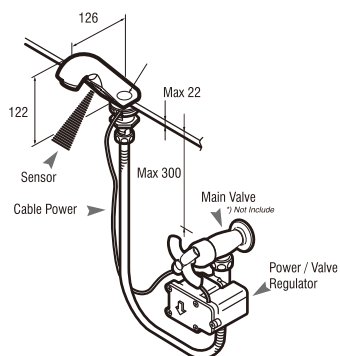

EY501
SENSOR BASIN TAP

- Power supply : DC 6V.
- Workable on water pressure 0.05 ~ 0.75MPa
- Sensor LED (red), range distance 50 ~ 120mm.
- Useable for 56,000 cycles (100 times/day for 2 years)
- Water temperatures 0 ~ 60° C.