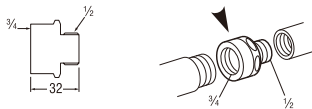

PT25-51
BUSHING 1/2 X 3/4"