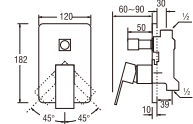

V105
CONCEALED BATH MIXER WITH DIVERTER VALVE

- With Diverter Valve to Wall Shower & to Bath Spout