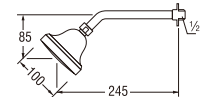

S13 (Box)
PS13 (Blister)
RELAXATION WALL SHOWER

- Adjustable shower head
- Adjustable shower patterns
- 4 (four) patterns by rotating faceplate