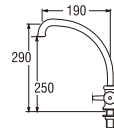

- Double spindle kerep type

● **Swinging Sink Tap**

A59JSX (Box)
PA59JSX (Blister)
SWINGING SINK TAP

• Ceramic cartridge type

A59JMR
SWINGING SINK TAP

• Ceramic cartridge type

A59JP
SWINGING SINK TAP

• Spindle kerep type