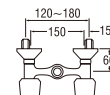

SK36C-W
BATH MIXER
With SHOWER SET

- Hose length 1.3m
- Shower head with On/Off button
- Shower bracket included
- Spindle kerep type