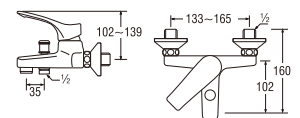

- Hose length 1.6m
- Shower bracket included

SK27351-CH
SINGLE LEVER BATH MIXER
with SHOWER SET

- Metal hose length 1.5m
- Shower bracket included

SK27351
SINGLE LEVER BATH MIXER
with SHOWER SET

- Metal hose length 1.3m
- Shower bracket included