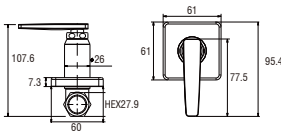

V24JMR (Box)
PV24JMR (Blister)
SHOWER VALVE

• Ceramic cartridge type

V24JPR (Box)
SHOWER VALVE

• Ceramic cartridge type

V24JX (Box)
PV24JX (Blister)
SHOWER VALVE

• Spindle kerep type

● Shower Valve

V11
SHOWER VALVE