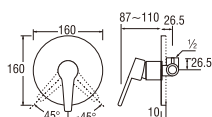

V103N-BLACK
CONCEALED BATH MIXER
with DIVERTER VALVE