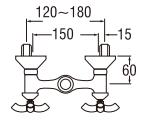

K35P
SINK MIXER

- Spindle kerep type

K35P-X
SINK MIXER

- Spindle kerep type

K35C
SINK MIXER

- Spindle kerep type

K35C-X
SINK MIXER

- Spindle kerep type

K37
SINGLE LEVER SINK MIXER

- Flexible & swinging pipe
- Changeable shower pattern