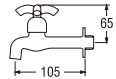

● Sink Tap

EY26R (Box)
PEY26R (Blister)
SINK TAP

• Ceramic cartridge type

Y20 (Box)
PY20 (Blister)
SINK TAP

• Spindle kerop type

Y20PR (Box)
PY20PR (Blister)
SINK TAP

• Ceramic cartridge type

Y20P
SINK TAP