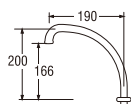

Useable for :

PA18A-76X
SPAREPART PIPE