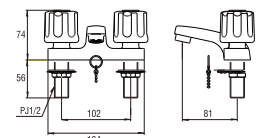

- Spindle kerop type
- Hot & Cold water