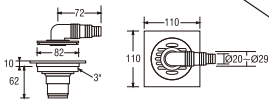

HN901-600
FLOOR STRAINER