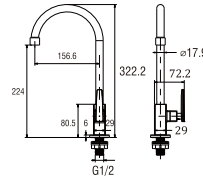

- Swinging pipe
- Cold water only

A570 CHROME
PULL OUT SINGLE LEVER SINK TAP

- Pull out hose
- Changeable water flow
- Cold water only