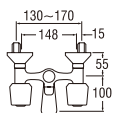

- Metal hose length 1.5m
- Shower head with On/Off button
- Shower bracket included
- Spindle kerep type

SK31C-W
BATH MIXER with SHOWER SET