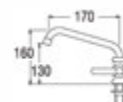

- Double spindle kerep type