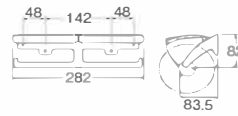

W3801-C
DOUBLE PAPER HOLDER