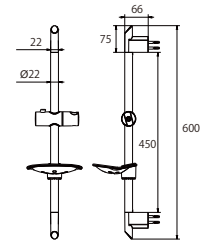

• Tissue placement area 267mm
• Included screw

WN190
CORNER SOAP BASKET

WN195
DOUBLE CORNER SOAP BASKET

PW503-X
SLIDE BAR

• Adjustable shower bracket

HN909
STAINLESS SQUARE FLOOR STRAINER

HN910
SQUARE FLOOR STRAINER