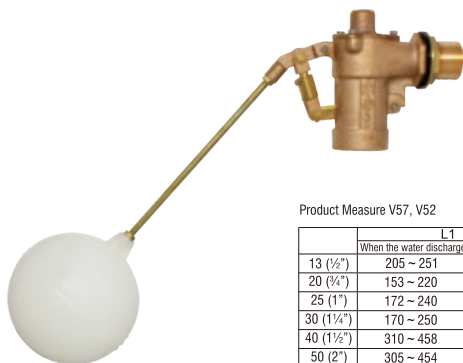

V52
FLOATING BALL TAP

• Size 1/2, 3/4, 1, 1 1/4, 1 1/2, 2 (inch)

- Floating ball : HDPE (High-Density PolyEthylene)
- Maximum water temperature 60° C.
- Workable on water pressure 0.098 ~ 0.74MPa (1 ~ 7.5Kgf/cm²)
- Size 1/4, 1/2, 2" : does not have a mounting nut

Product Measure V57, V52

	L1		L	H	H1		H2		Z	R.Ball	Pole Length X Dia.
	When the water discharge	When sealing			When sealing	When the water discharge					
13 (1/2")	205 ~ 251	307 ~ 337	30	48	52 ~ 116	230 ~ 260	PJ1/2	95	160X6		
20 (3/4")	153 ~ 220	332 ~ 374	35	72	140 ~ 185	330 ~ 335	PJ3/4	115	200X6		
25 (1")	172 ~ 240	345 ~ 395	35	78	150 ~ 210	330 ~ 335	PJ1	115	200X6		
30 (1 1/4")	170 ~ 250	359 ~ 413	22	84	110 ~ 190	340 ~ 355	R11/4	115	220X6		
40 (1 1/2")	310 ~ 458	460 ~ 575	23	85	55 ~ 253	309 ~ 430	R11/2	135	300X8		
50 (2")	305 ~ 454	496 ~ 610	26	98	69 ~ 278	370 ~ 485	R2	150	300X8		

L1, H1 during hydrostatic pressure 0.3MPa

V420
FLOATING BALL TAP 1 1/4 (Inch)

- Maximum water temperature 60° C.
- Workable on water pressure 0.098 ~ 0.74 MPa (1 ~ 7.5Kgf/cm²)