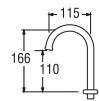

Faucets Pipe

PA10J-60X
SPAREPART PIPE

Useable for :

PA27J-60X
SPAREPART PIPE

Useable for :

PA26J-60X
SPAREPART PIPE

Useable for :

PA29J-60X
SPAREPART PIPE