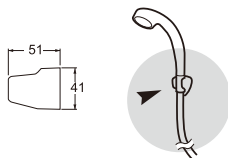

● **Shower Hose**

- Size
  1.5, 2.0 (m)

- Size
  1.2, 1.5 (m)

- Size
  1.3, 1.6 (m)

● **Shower Bracket**

PSN34-85
SHOWER BRACKET

- Included screw

- Included screw