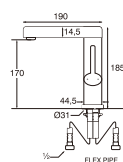

KN880 GUN METAL
SINGLE LEVER SINK MIXER (GUN METAL)

• Pull out hose
• Hot and cold water
• Changeable water flow