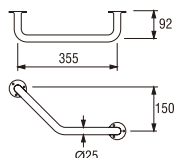

PWN533
TOWEL RING

WN882 (Box)
PWN882 (Blister)
DOUBLE HOOK

WN883 (Box)
PWN883 (Blister)
DOUBLE HOOK

WN59-2
GRIP BAR

WN59
GRIP BAR

WN195
DOUBLE CORNER SOAP BASKET

WN190
CORNER SOAP BASKET

W3701-D
PAPER HOLDER