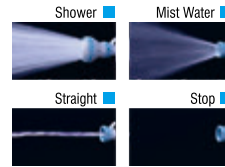

- Adjustable shower spray

PN560
NOZZLE

- Adjustable shower spray
- Removable spray head

PN51
NOZZLE

- Adjustable shower spray

EY36R (Box)
PEY36R (Blister)
SINK TAP with Coupling

- Ceramic cateridge type

Y30J (Box)
PY30J (Blister)
SINK TAP with Coupling