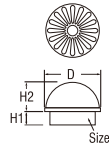

Size	D	H1	H2
3"	100	20	44

HN58
FLOOR CLEAN-OUT

PHN58-4"
FLOOR CLEAN-OUT

HN59
SQUARE FLOOR CLEAN-OUT

- Size 2, 3, 4, 6 (inch)

- Size 2, 3, 4, (inch)

Size	D	H
2"	65	18
3"	92	18
4"	117	19
6"	170	24

Size	D	H
2"	75	19
3"	105	19
4"	130	20