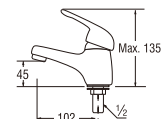

Y506
BASIN TAP