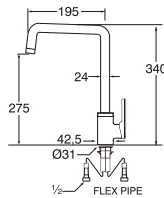

SK3900-X
SINGLE LEVER BATH MIXER

KN580
SINGLE LEVER BASIN MIXER

- Rotate 360° for maximum flexibility
- Hot and cold water

EY51R
SINGLE LEVER SINK MIXER

- Swinging pipe
- Hot and cold water

EY50R
SINGLE LEVER SINK MIXER