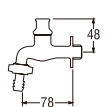

Y70J (Box)
PY70J (Blister)
SINK TAP with Coupling

- Spindle kerep type