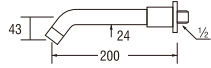

KN9200
BATH SPOUT