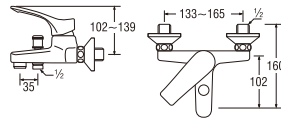

SK3853C-BK
SINGLE LEVER BATH MIXER
with SHOWER SET

- Hose length 1.5m
- Shower bracket included