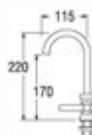

A56JRN-HM
SWINGING SINK TAP