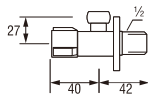

• Ceramic cartridge type

VN230 (Box)
PVN230 (Blister)
TWO-WAY STOP VALVE