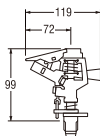

C517F
SPRINKLER

- Adjustable water spray type :
- Mist water spray & Straight spray
- Adjustable water spray radius : 9.0~20 mtrs.
- Adjustable water spray rotation

Water Pressure	MPa	0.1	0.2	0.3
Water Debit	L/min	9.5	13.5	16.5
Radius	m	9.0	19.0	11.0