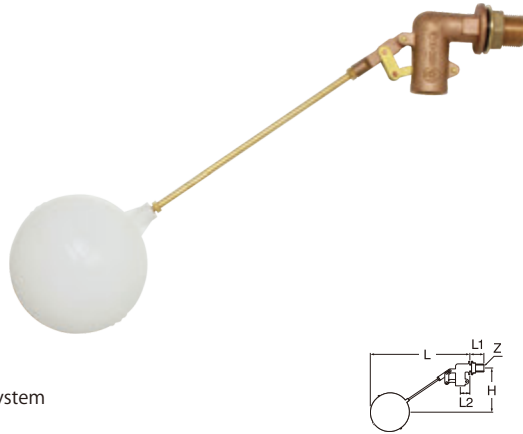

H651A
SINK STRAINER

- With basket strainer inside
- Max. temp. 60°C.

● **Ball Tap**

VN41 (Box)
PVN41 (Blister)
FLOATING BALL TAP

- Size 1/2, 3/4, 1 (inch)
- Max. water pressure 0.5MPa.
- Tap & Stick made of Brass
- Floating Ball made of HDPE (High-Density PolyEthylene)

	L	L1	H	Z	R.Ball	Stick
13 (1/2")	305	34	100	G1/2	105	160
20 (3/4")	380	36	100	G3/4	115	220
25 (1")	500	38	60	G1	115	330

VN44J (Box)
PVN44J (Blister)
FLOATING BALL TAP

- Size 1/2, 3/4, 1 (inch)
- Max. water pressure 0.75MPa.
- Tap & Stick made of Brass
- Floating Ball made of HDPE (High-Density PolyEthylene)
- Valve Body: JIS Design (Japan Industrial Standar Design).
- Heavy duty tap with vertical Leverage system