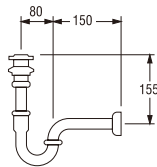

● **P-Trap**

- Pull-up type
- Easy to clean

Un-Plug
to clean up.

H71
P-TRAP

H70
S-TRAP