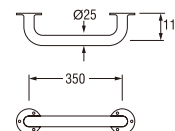

PWN533
TOWEL RING

WN882 (Box)
PWN882 (Blister)
DOUBLE HOOK

WN883 (Box)
PWN883 (Blister)
DOUBLE HOOK

WN59-2
GRIP BAR

WN59
GRIP BAR

WN195
DOUBLE CORNER SOAP BASKET

WN190
CORNER SOAP BASKET

W3701-D
PAPER HOLDER