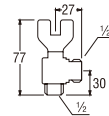

• Maximum Temperature 100° C
• Material : Brass

V66 (Box)
PV66 (Blister)
BALL VALVE