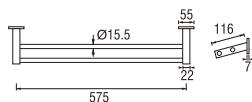

● **Towel Holder**

PWN532
DOUBLE TOWEL HOLDER

PWN531
TOWEL HOLDER

PWN532O
DOUBLE TOWEL HOLDER

PWN531O
TOWEL HOLDER