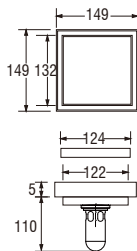

• Tissue placement area 267mm
• Included screw

WN190
CORNER SOAP BASKET

WN195
DOUBLE CORNER SOAP BASKET

PW503-X
SLIDE BAR

• Adjustable shower bracket

HN909
STAINLESS SQUARE FLOOR STRAINER

HN910
SQUARE FLOOR STRAINER