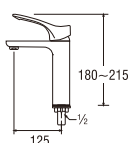

Y501R (Box)
PY501R (Blister)
SINGLE LEVER BASIN TAP

• Cold water only

Y506
BASIN TAP

• Cold water only

Y510R (Box)
PY510R (Blister)
SINGLE LEVER BASIN TAP

• Cold water only

Y4700-S
SINGLE BASIN TAP

• Cold water only