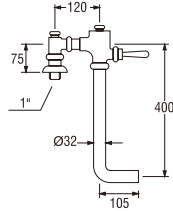

How it works

G41 (Box)
PG41 (Blister)
SINGLE GAS COOK