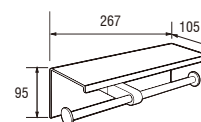

• Tissue placement area 267mm
• Included screw