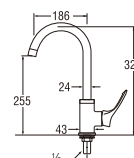

A530
STAINLESS STEEL
SINGLE LEVER SINK TAP

- With swinging pipe
- Cold water only