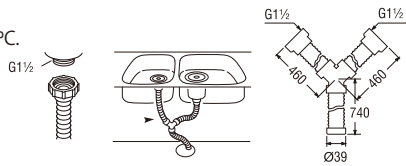

- Max. temp. 60°C.

PH62-863
Y-TYPE DRAIN HOSE