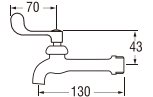

• Spindle kerep type