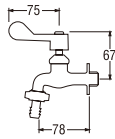

PT30A
HOUSE NIPPLE