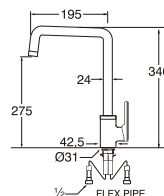

KN8770 BLACK
SINGLE LEVER SINK TAP