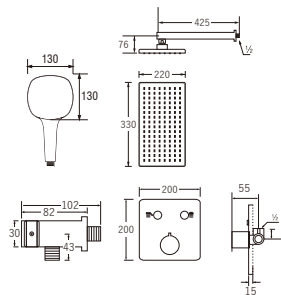

V106
CONCEALED BATH
MIXER WITH SHOWER
SET

- Adjustable shower patterns