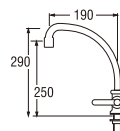

PM7240
WATER FILTER

- Water Filter with 5 layers filter.
  - Non-woven fabric filter
  - Coconut shell activated carbon
  - Zeolite
  - Calcium Sulfite
  - Non-woven fabric filter
- Water temperature max. 50°C.
- Changeable shower patterns