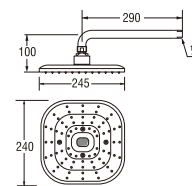

PS21-L
RELAXATION WALL SHOWER

- Adjustable shower head
- Adjustable shower patterns
- 3 (three) patterns by pushing the button