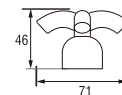

- For faucet with Spindle kerep type
- Metal Handle type, Chrome finished