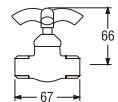

- Spindle kerep type