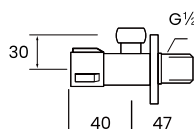

STAINLESS STOP VALVE

• Ceramic cartridge type

VN260 (Box)
PVN260 (Blister)