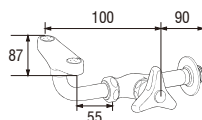

• Spindle kerep type

EY26R (Box)
PEY26R (Blister)
SINK TAP