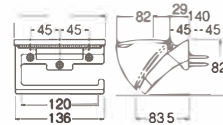

W3701-C
PAPER HOLDER