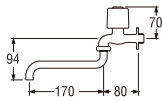

- Spindle kerep type

A10JRN
SWINGING SINK TAP