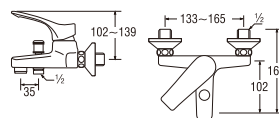

- Hose length 1.6m
- Shower bracket included

SK27351-CH
SINGLE LEVER BATH MIXER
with SHOWER SET

- Metal hose length 1.5m
- Shower bracket included

SK27351
SINGLE LEVER BATH MIXER
with SHOWER SET

- Metal hose length 1.3m
- Shower bracket included