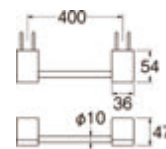

• Include screw

W5701-D
TOWEL RING