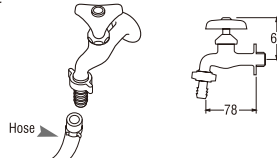

Y30J (Box)
PY30J (Blister)
SINK TAP with Coupling

- Spindle kerep type

Y80J-13
SILL COCK with Coupling

- Spindle kerep type