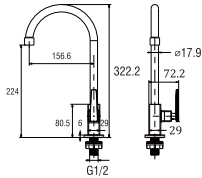

A580 GUN METAL
SINGLE LEVER SINK TAP