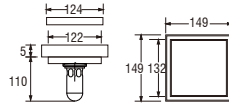

HN909
STAINLESS SQUARE
FLOOR STRAINER