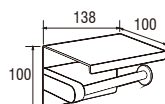

• Ceramic cartridge type

VN260 (Box)
PVN260 (Blister)

STAINLESS TWO-WAY
STOP VALVE

• Ceramic cartridge type

V11
SHOWER VALVE

WN200
PAPER HOLDER WITH SHELF

• Tissue placement area 138mm
• Included screw

WN201
DOUBLE PAPER HOLDER
WITH SHELF