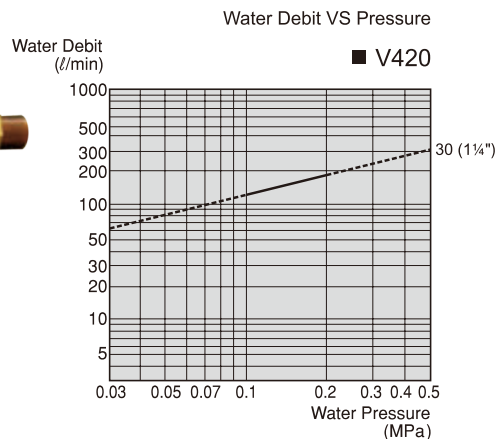

V57
FLOATING BALL TAP

• Size 1, 1 1/4, 1 1/2, 2 (inch)

- Floating ball : Stainless Steel (SUS316)
- Maximum water temperature 120° C.
- Workable on water pressure 0.098 ~ 0.74MPa (1 ~ 7.5Kgf/cm²)
- For V57 size 2", use spherical floating ball
- Size 1/4, 1/2, 2" : does not have a mounting nut

V52
FLOATING BALL TAP

• Size 1/2, 3/4, 1, 1 1/4, 1 1/2, 2 (inch)

- Floating ball : HDPE (High-Density PolyEthylene)
- Maximum water temperature 60° C.
- Workable on water pressure 0.098 ~ 0.74MPa (1 ~ 7.5Kgf/cm²)
- Size 1/4, 1/2, 2" : does not have a mounting nut

	L1		L	H	H1		H2		Z	R.Ball	Pole Length X Dia.
	When the water discharge	When sealing			When sealing	When the water discharge					
13 (1/2")	205 ~ 251	307 ~ 337	30	48	52 ~ 116	230 ~ 260	PJ1/2	95	160X6		
20 (3/4")	153 ~ 220	332 ~ 374	35	72	140 ~ 185	330 ~ 335	PJ3/4	115	200X6		
25 (1")	172 ~ 240	345 ~ 395	35	78	150 ~ 210	330 ~ 335	PJ1	115	200X6		
30 (1 1/4")	170 ~ 250	359 ~ 413	22	84	110 ~ 190	340 ~ 355	R11/4	115	220X6		
40 (1 1/2")	310 ~ 458	460 ~ 575	23	85	55 ~ 253	309 ~ 430	R11/2	135	300X8		
50 (2")	305 ~ 454	496 ~ 610	26	98	69 ~ 278	370 ~ 485	R2	150	300X8		

L1, H1 during hydrostatic pressure 0.3MPa

V420
FLOATING BALL TAP 1 1/4 (Inch)

- Maximum water temperature 60° C.
- Workable on water pressure 0.098 ~ 0.74 MPa (1 ~ 7.5Kgf/cm²)

	L	L1	H	H1
1 1/4	465	47	265	130

PT726
LOCK NUT 1/2"

• Size 1/2, 3/4, 1 (inch)

SIZE	L
1/2	35
3/4	40
1	49

VN41-84-105
FLOATING BALL (Ball Tap Sparepart)

VN41-84-115
FLOATING BALL (Ball Tap Sparepart)

- Made of HDPE (High-Density PolyEthylene)
- Diameter 105mm : useable for ball tap size : 1/2 & 3/4
- Diameter 115mm : useable for ball tap size : 1"