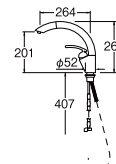

K4790NJV-13

SINGLE LEVER BASIN MIXER

SK2890-13

THERMOSTATIC BATH MIXER WITH SHOWER SET

K8790JHV-13

SINGLE LEVER SINK MIXER

- Swinging Pipe
- Pull-out shower head with metal hose (1.2 m)

YURIKA