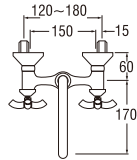

K35P-X
SINK MIXER

- Spindle kerep type