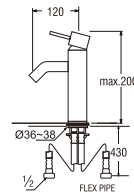

KN4770
SINGLE LEVER BASIN MIXER

- Hot and cold water