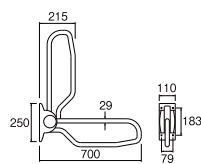

W601
SUPPORT BAR (Folding Type)

- When installed in the toilet, fold it up for storage if it gets in the way
- Materials
  - Base : Steel
  - Base Cover : Rigid resin
- Arm Cushion : Rigid resin (antibacterial specification)
  - Arm Core : Steel pipe (acrylic resin coating)
- Maximum load capacity
  - Vertical direction : 1000 N (102kgf)
  - Horizontal direction : 600 N (61kgf)

Note :

Operate slowly. If handled roughly, it may spring back and cause injury. Install in a location free of obstacles within the operating range.