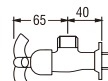

• Ceramic cartridge type

V24JX (Box)
PV24JX (Blister)
SHOWER VALVE