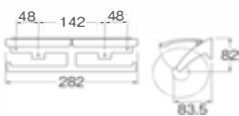

W3801-W
DOUBLE PAPER HOLDER