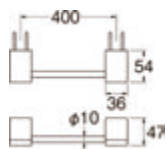

PWN531O
TOWEL HOLDER

PWN532O-BLACK
DOUBLE TOWEL HOLDER

PWN531O-BLACK
TOWEL HOLDER

W5711-D
TOWEL HOLDER

• Include screw

W5711-W
TOWEL HOLDER

• Include screw

W5711-C
TOWEL HOLDER