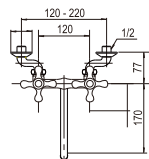

Wastafel by sanwacompany