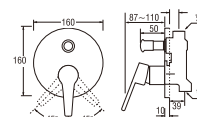

• With Diverter Valve to Wall Shower
& to Bath Spout