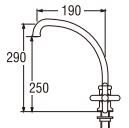

- Double spindle kerep type

● **Swinging Sink Tap**

A59JSX (Box)
PA59JSX (Blister)
SWINGING SINK TAP

• Ceramic cartridge type

A59JMR
SWINGING SINK TAP

• Ceramic cartridge type

A59JP
SWINGING SINK TAP

• Spindle kerep type