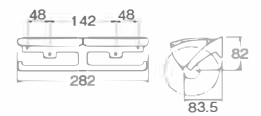

WN30 (Box)
PWN30 (Blister)
PAPER HOLDER