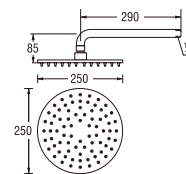

- Adjustable shower head
- Adjustable shower patterns
- 3 (three) patterns by pushing the button

PS25-L
RELAXATION WALL SHOWER

- Adjustable shower head

S17C-L
RAIN SHOWER

- Adjustable shower head

S17S-L
RAIN SHOWER