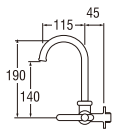

• Double Spindle kerep type

A26JSX-HM (Box)
PA26JSX-HM (Blister)
SWINGING SINK TAP