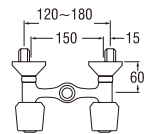

K35P
SINK MIXER

- Spindle kerep type

K35P-X
SINK MIXER

- Spindle kerep type

K35C
SINK MIXER

- Spindle kerep type

K35C-X
SINK MIXER

- Spindle kerep type

K37
SINGLE LEVER SINK MIXER

- Flexible & swinging pipe
- Changeable shower pattern