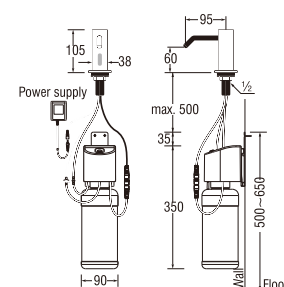

EW502
AUTOMATIC SOAP DISPENSER

- Foaming soap system
- Power supply: AC100V~240V 50/60Hz or DC 6V (Battery Size D 1.5V x 4 pcs)
- Adjustable Sensing distance: 10 ~ 20 cm.
- Adjustable volume dispensed: Each time 1.0 ~ 2.0 ml.
- Bottle Capacity: 1.000 ml.