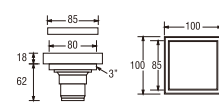

HN908
SQUARE
FLOOR STRAINER