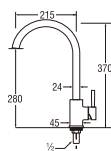

A510
 SWINGING SINK TAP

- With swinging pipe
- Cold water only
- Ceramic cartridge type

A520
 SINGLE LEVER SINK TAP

- With swinging pipe
- Cold water only

A530
 STAINLESS STEEL
 SINGLE LEVER SINK TAP

- With swinging pipe
- Cold water only