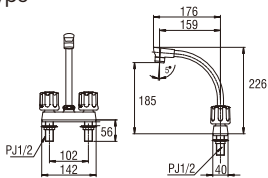

- Spindle kerep type

K611-W
DECK TYPE SINK MIXER