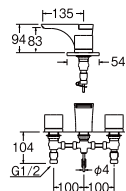

K5580P-13

BASIN MIXER WITH POP-UP WASTE