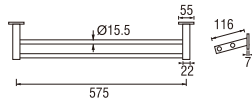

PWN531O
TOWEL HOLDER