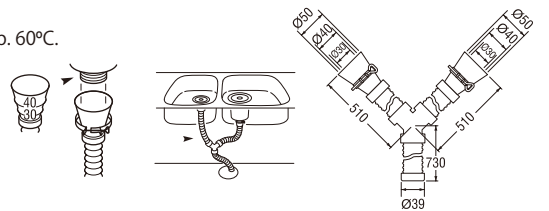

- Max. temp. 60°C.

- Size 1.0, 1.5, 2.0, 3.0 (m)