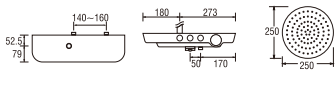

- Column set with change lever to rain shower or hand shower
- Adjustable hand shower bracket height
- Adjustable rain shower column height 50mm ~ 420mm

W9100-S-BLACK
COLUMN SHOWER SET

- Column set with change lever to rain shower or hand shower
- Adjustable hand shower bracket height
- Adjustable rain shower column height : 95mm ~ 275mm

W9200-S-BLACK
COLUMN SHOWER SET

- Column set with change lever to rain shower or hand shower
- Adjustable hand shower bracket height
- Adjustable rain shower column height : 50mm ~ 420mm

W8000-S
THEMOSTATIC BATH MIXER
 with COLUMN SHOWER SET

- Column set with change lever to rain shower or hand shower
- Changeable hand shower pattern
- Adjustable hand shower bracket height
- Adjustable rain shower column height : 530mm

W7750-X
COLUMN SHOWER SET

- Column set with change lever to rain shower or hand shower
- Changeable rain shower pattern
- Changeable hand shower pattern
- Adjustable hand shower bracket height
- Adjustable rain shower column height : 95mm ~ 275mm