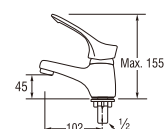

• Cold water only