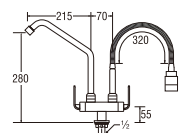

A550
SINGLE LEVER SINK TAP

- With swinging pipe
- Cold water only

A560
SINGLE LEVER SINK TAP

- With swinging pipe
- Cold water only

A600
TWO-WAY KITCHEN TAP

- With swinging pipe
- Cold water only
- Ceramic cartridge type