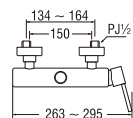

K37
SINGLE LEVER SINK MIXER

- Flexible & swinging pipe
- Changeable shower pattern