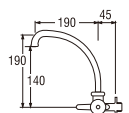

A29JMR (Box)
PA29JMR (Blister)
SWINGING SINK TAP

• Ceramic cartridge type

A29JSX (Box)
PA29JSX (Blister)
SWINGING SINK TAP

• Ceramic cartridge type

A29JSX-HM (Box)
PA29JSX-HM (Blister)
SWINGING SINK TAP

• Ceramic cartridge type
• Effervescent water flow with "Ho matsu" aerator