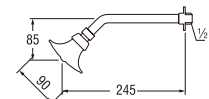

S11 (Box)
PS11 (Blister)
WALL SHOWER

- Adjustable shower head

S19 (Box)
PS19 (Blister)
WALL SHOWER

- Adjustable shower head