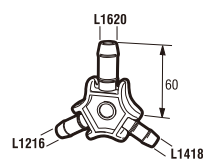

● Connector Items

PT63-16
FEMALE ELBOW with L16 NUT 1/2"

PT80
T-CALIBRATOR for PEX PIPE